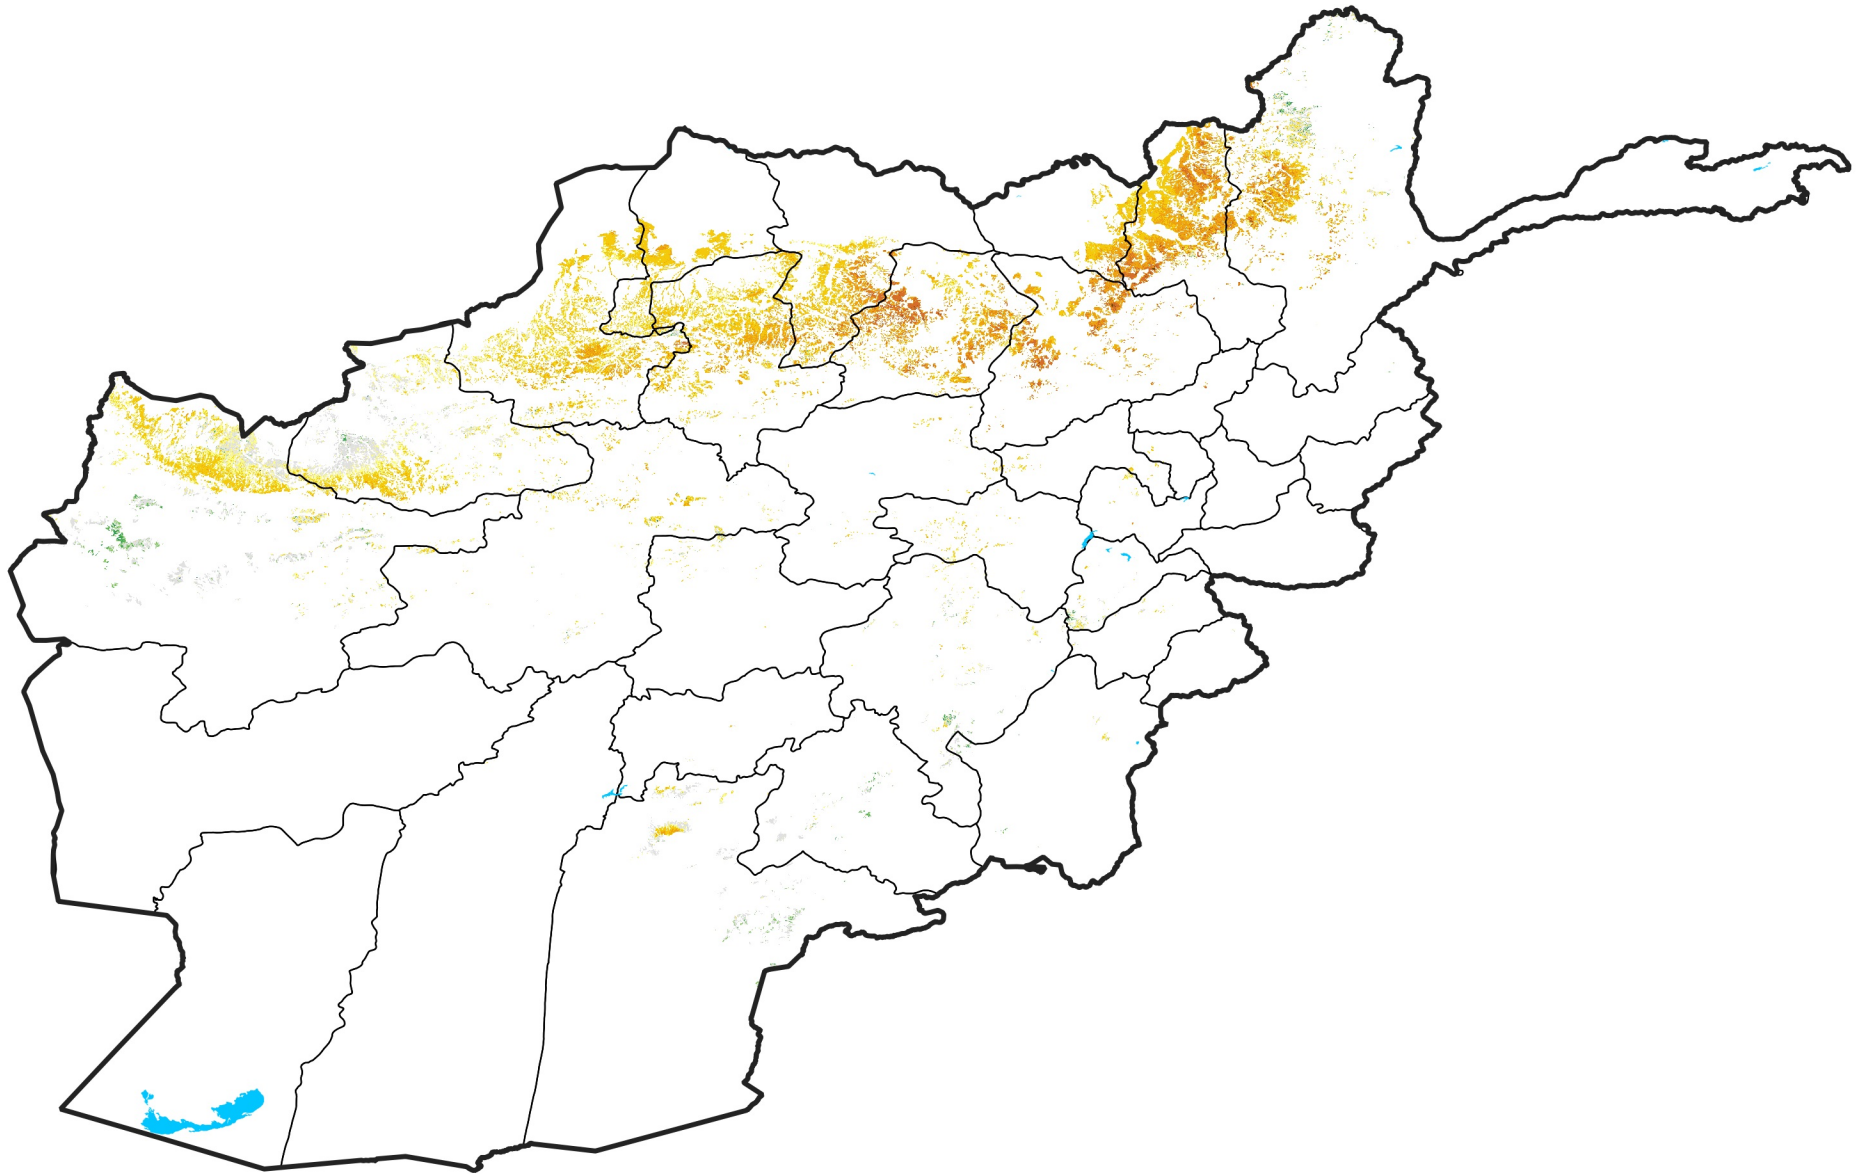

Afghanistan Rainfed Agricultural Areas

Percent of Mean NDVI

2011 / mean (2003 - 2022)

Period 17 / June 11 - 20, 2011

Percent of Normal