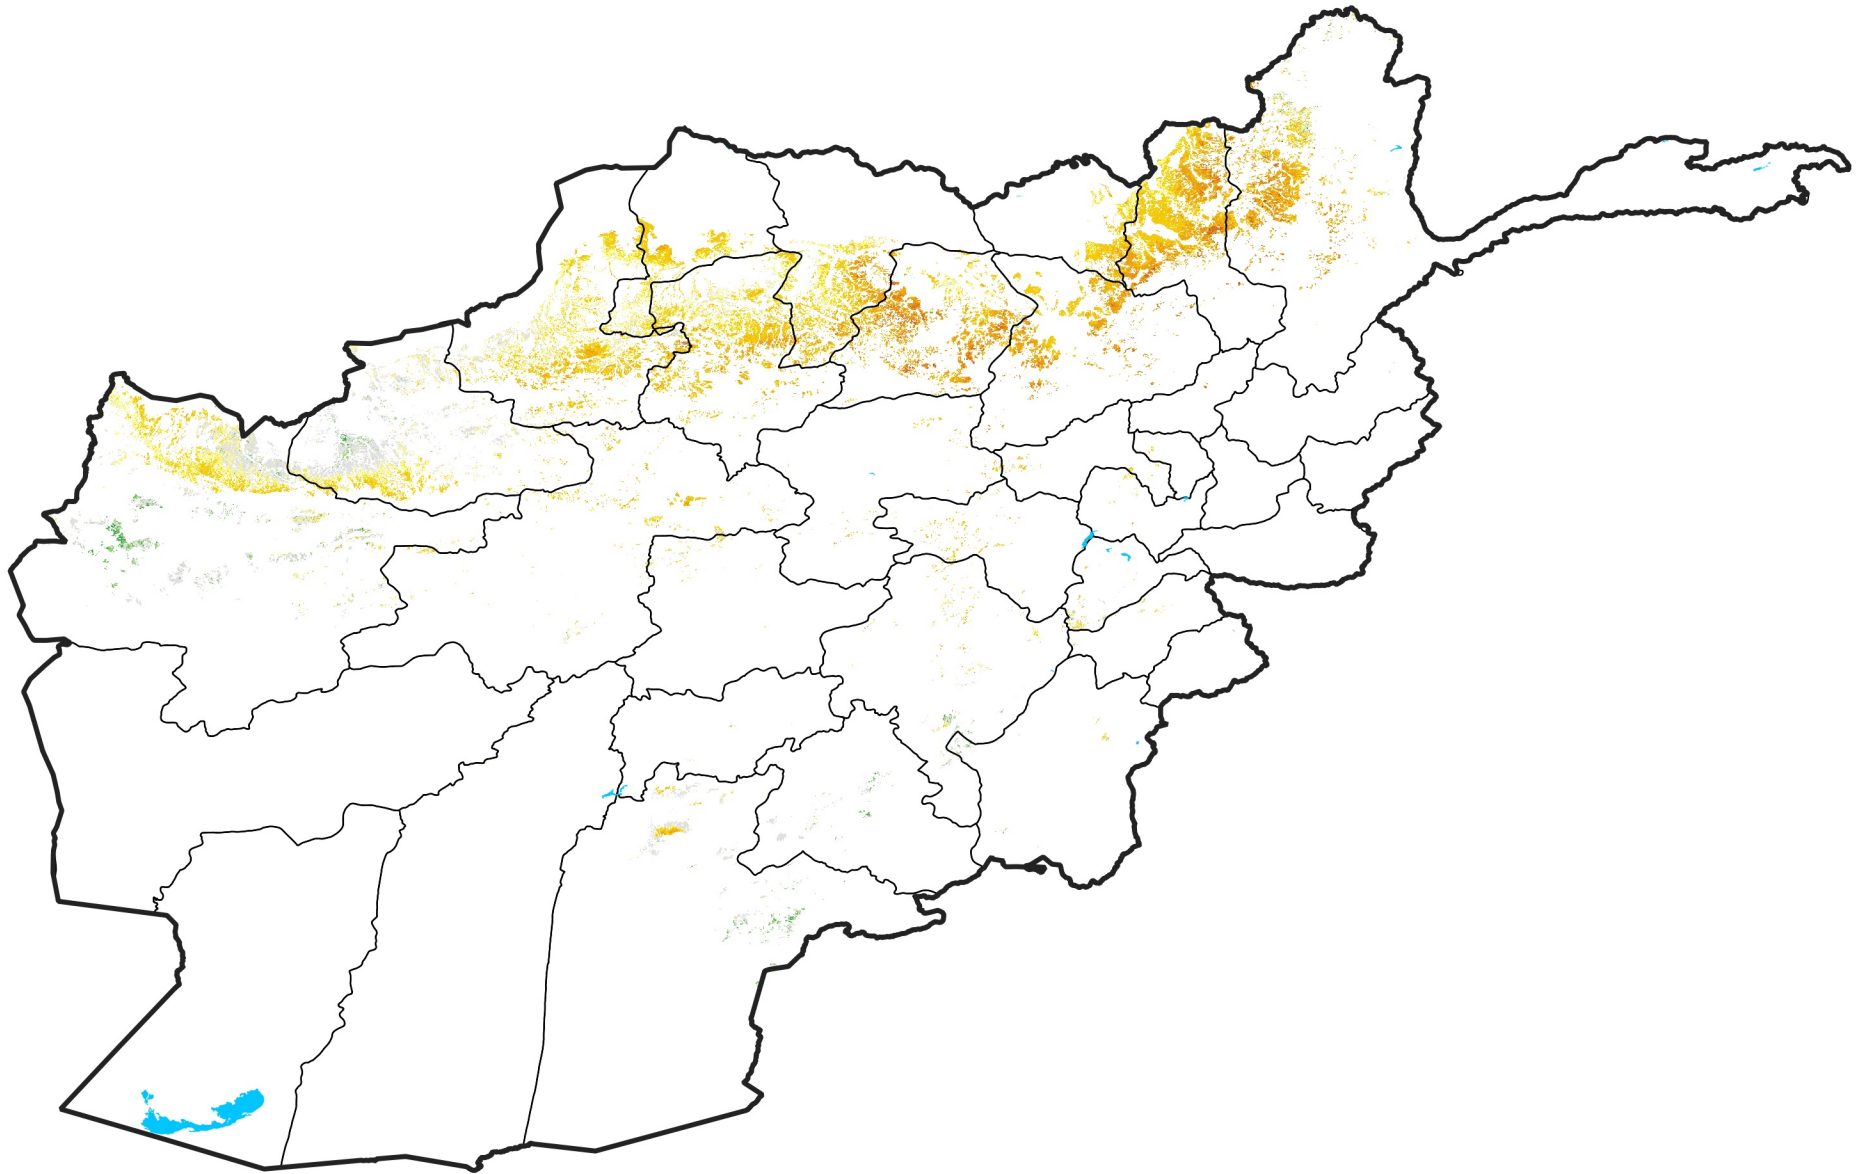

Afghanistan Rainfed Agricultural Areas

Percent of Mean NDVI

2011 / mean (2003 - 2022)

Period 18 / June 21 - 30, 2011

Percent of Normal