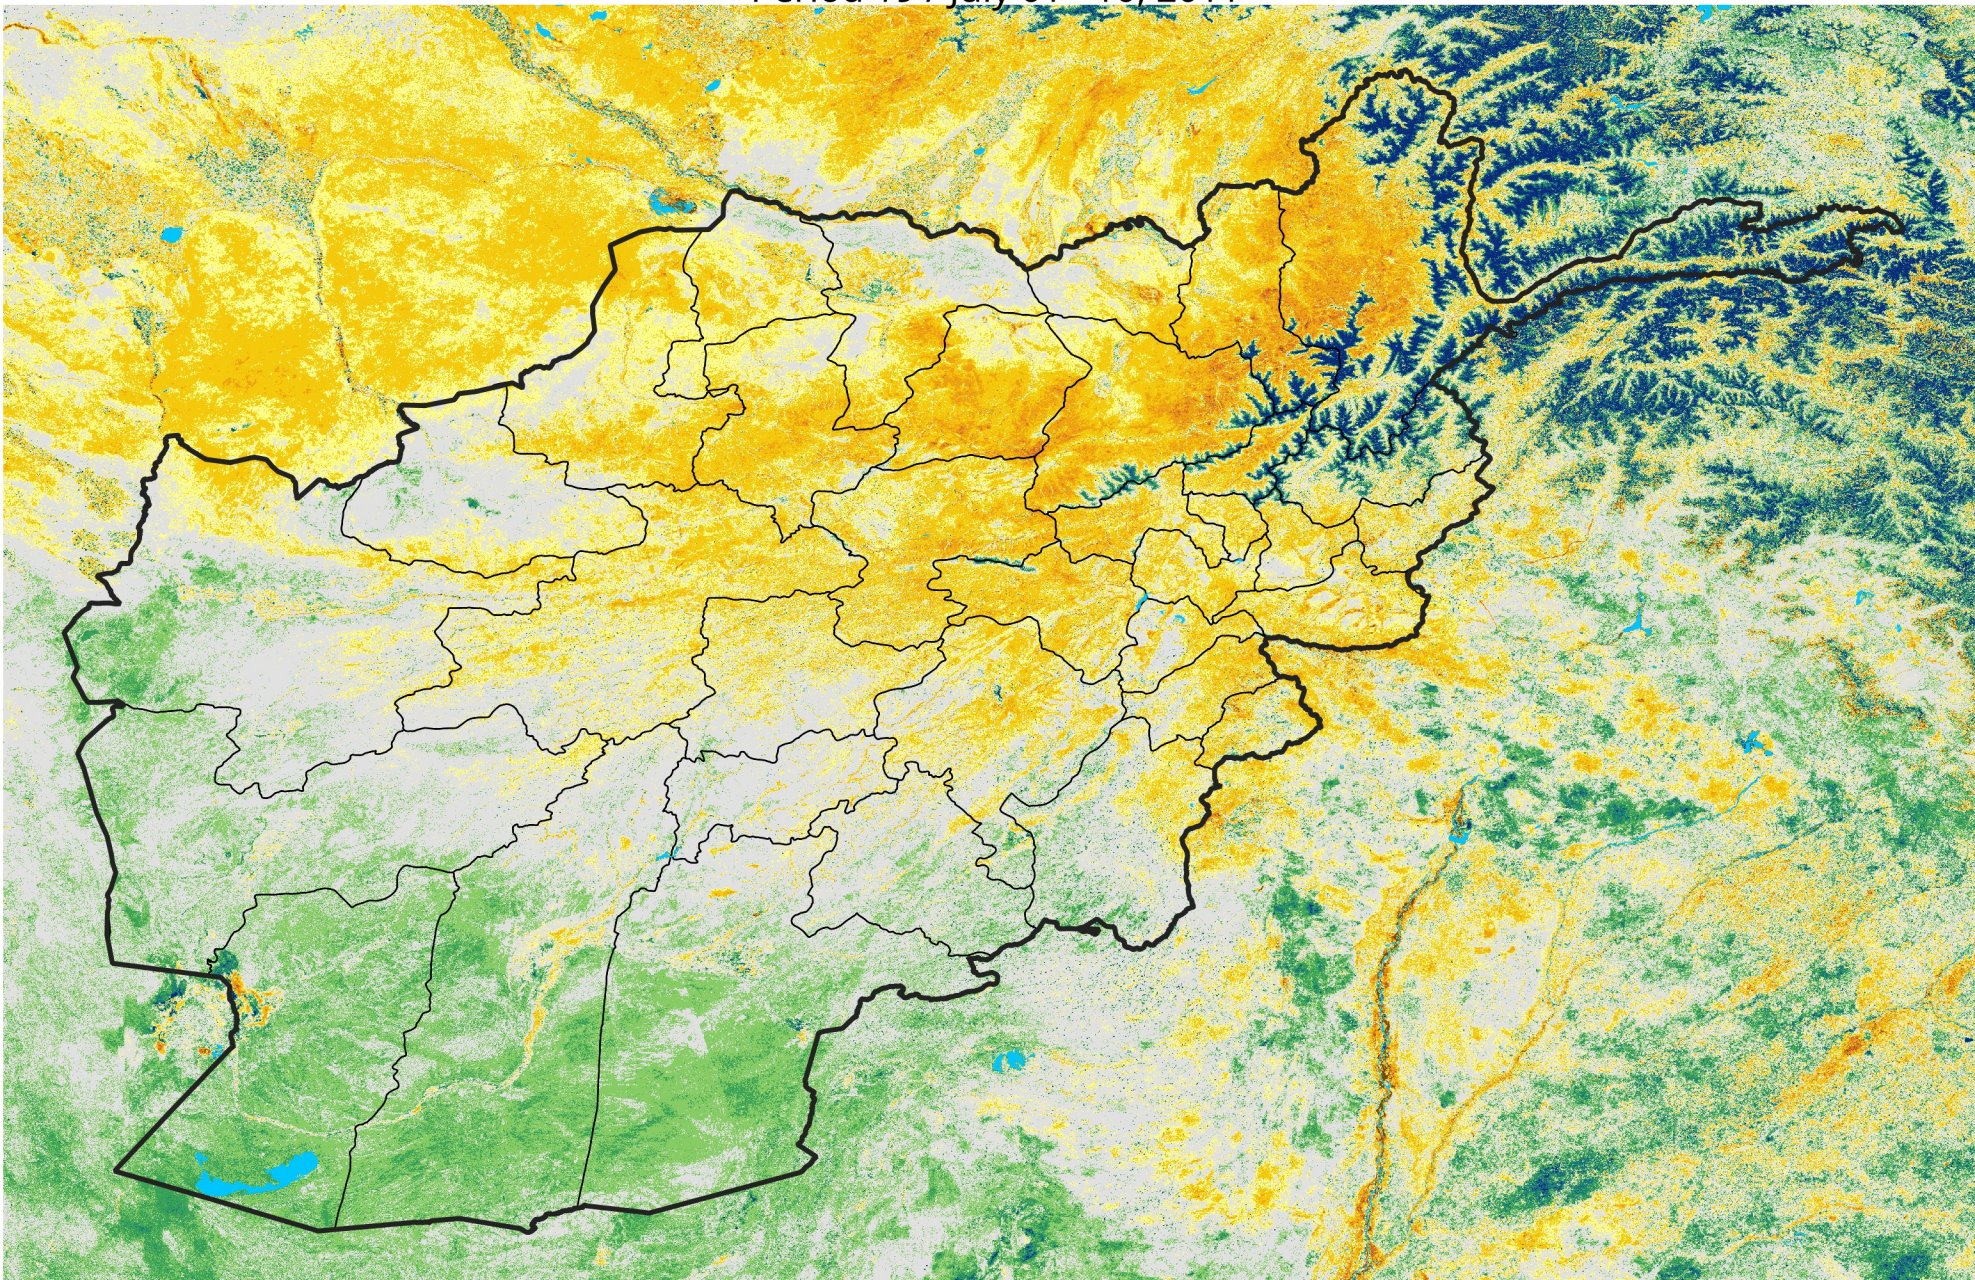

Afghanistan

Percent of Mean NDVI

2011 / mean (2003 - 2022)

Period 19 / July 01 - 10, 2011

Percent of Normal