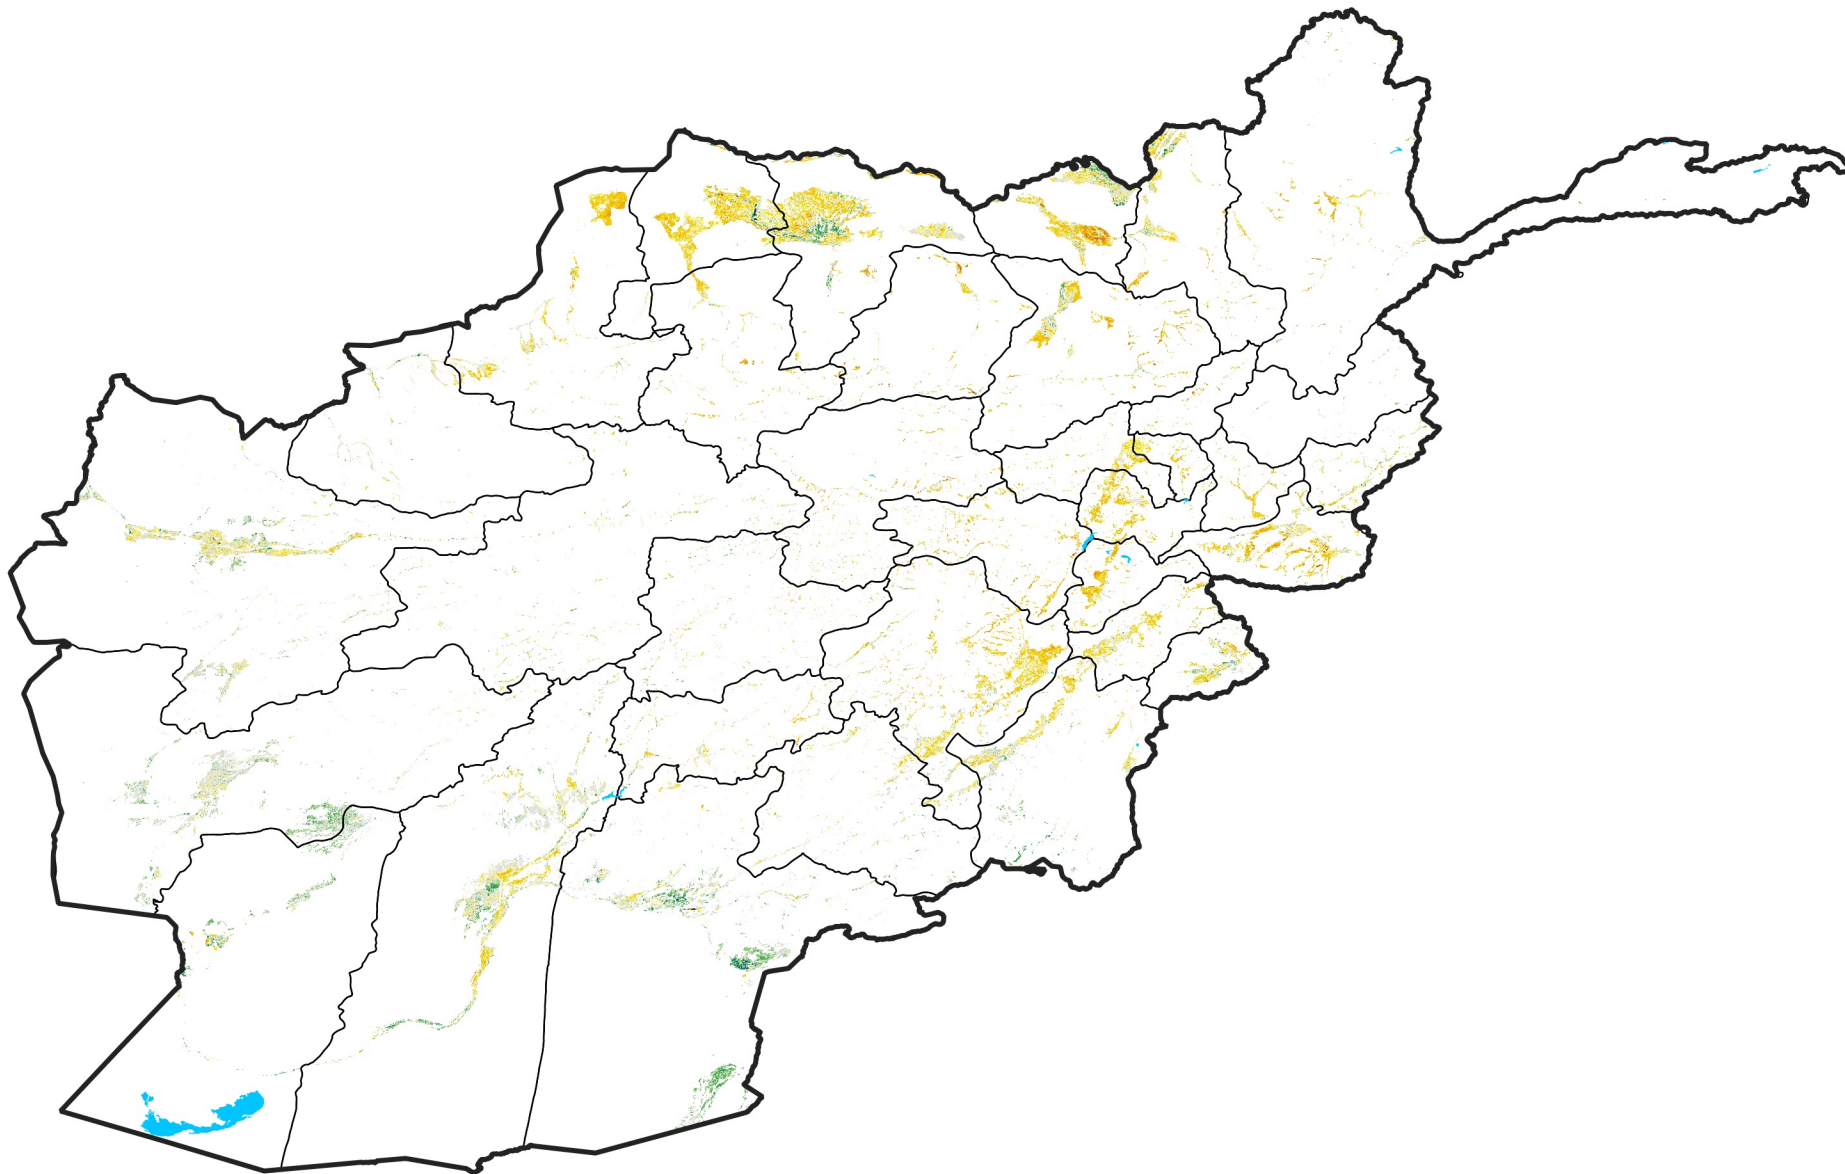

Afghanistan Irrigated Agricultural Areas

Percent of Mean NDVI

2011 / mean (2003 - 2022)

Period 19 / July 01 - 10, 2011

Percent of Normal