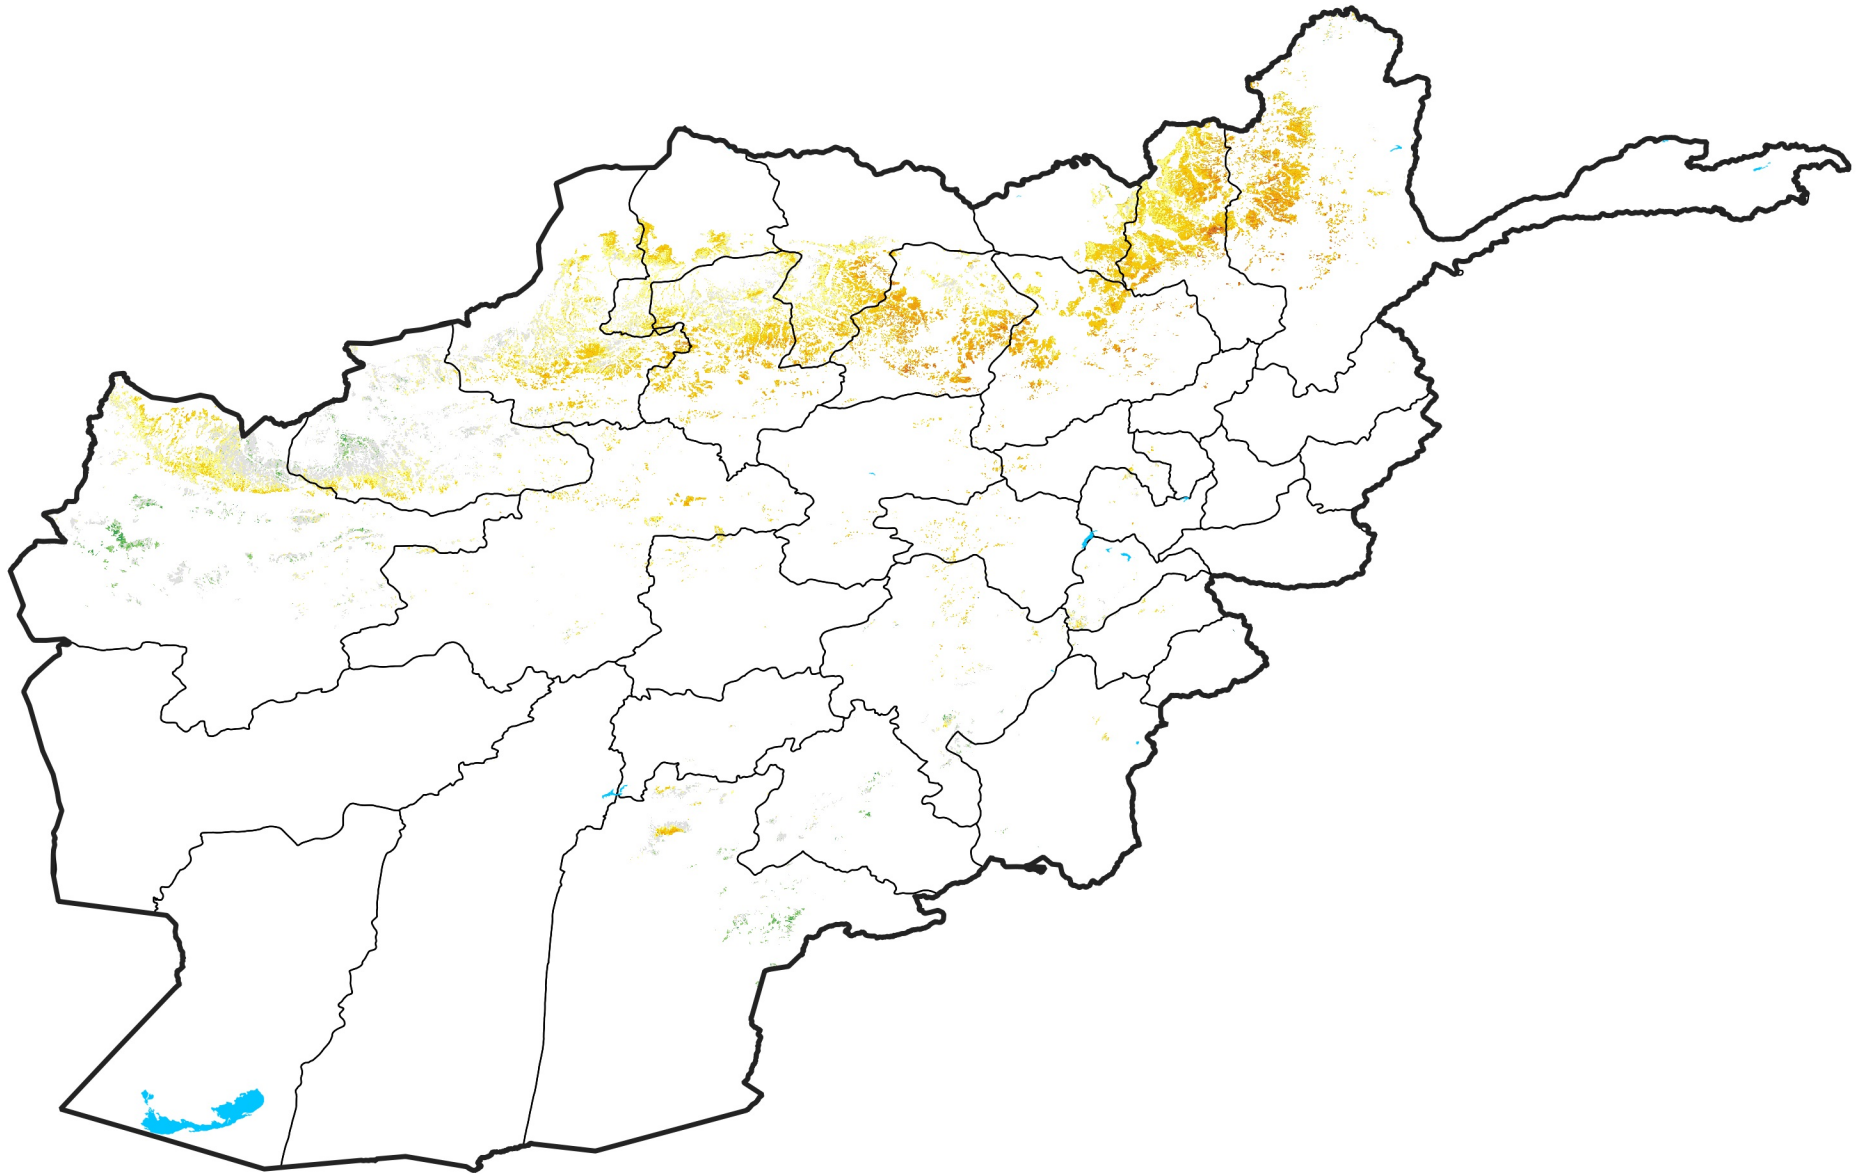

Afghanistan Rainfed Agricultural Areas

Percent of Mean NDVI

2011 / mean (2003 - 2022)

Period 19 / July 01 - 10, 2011

Percent of Normal