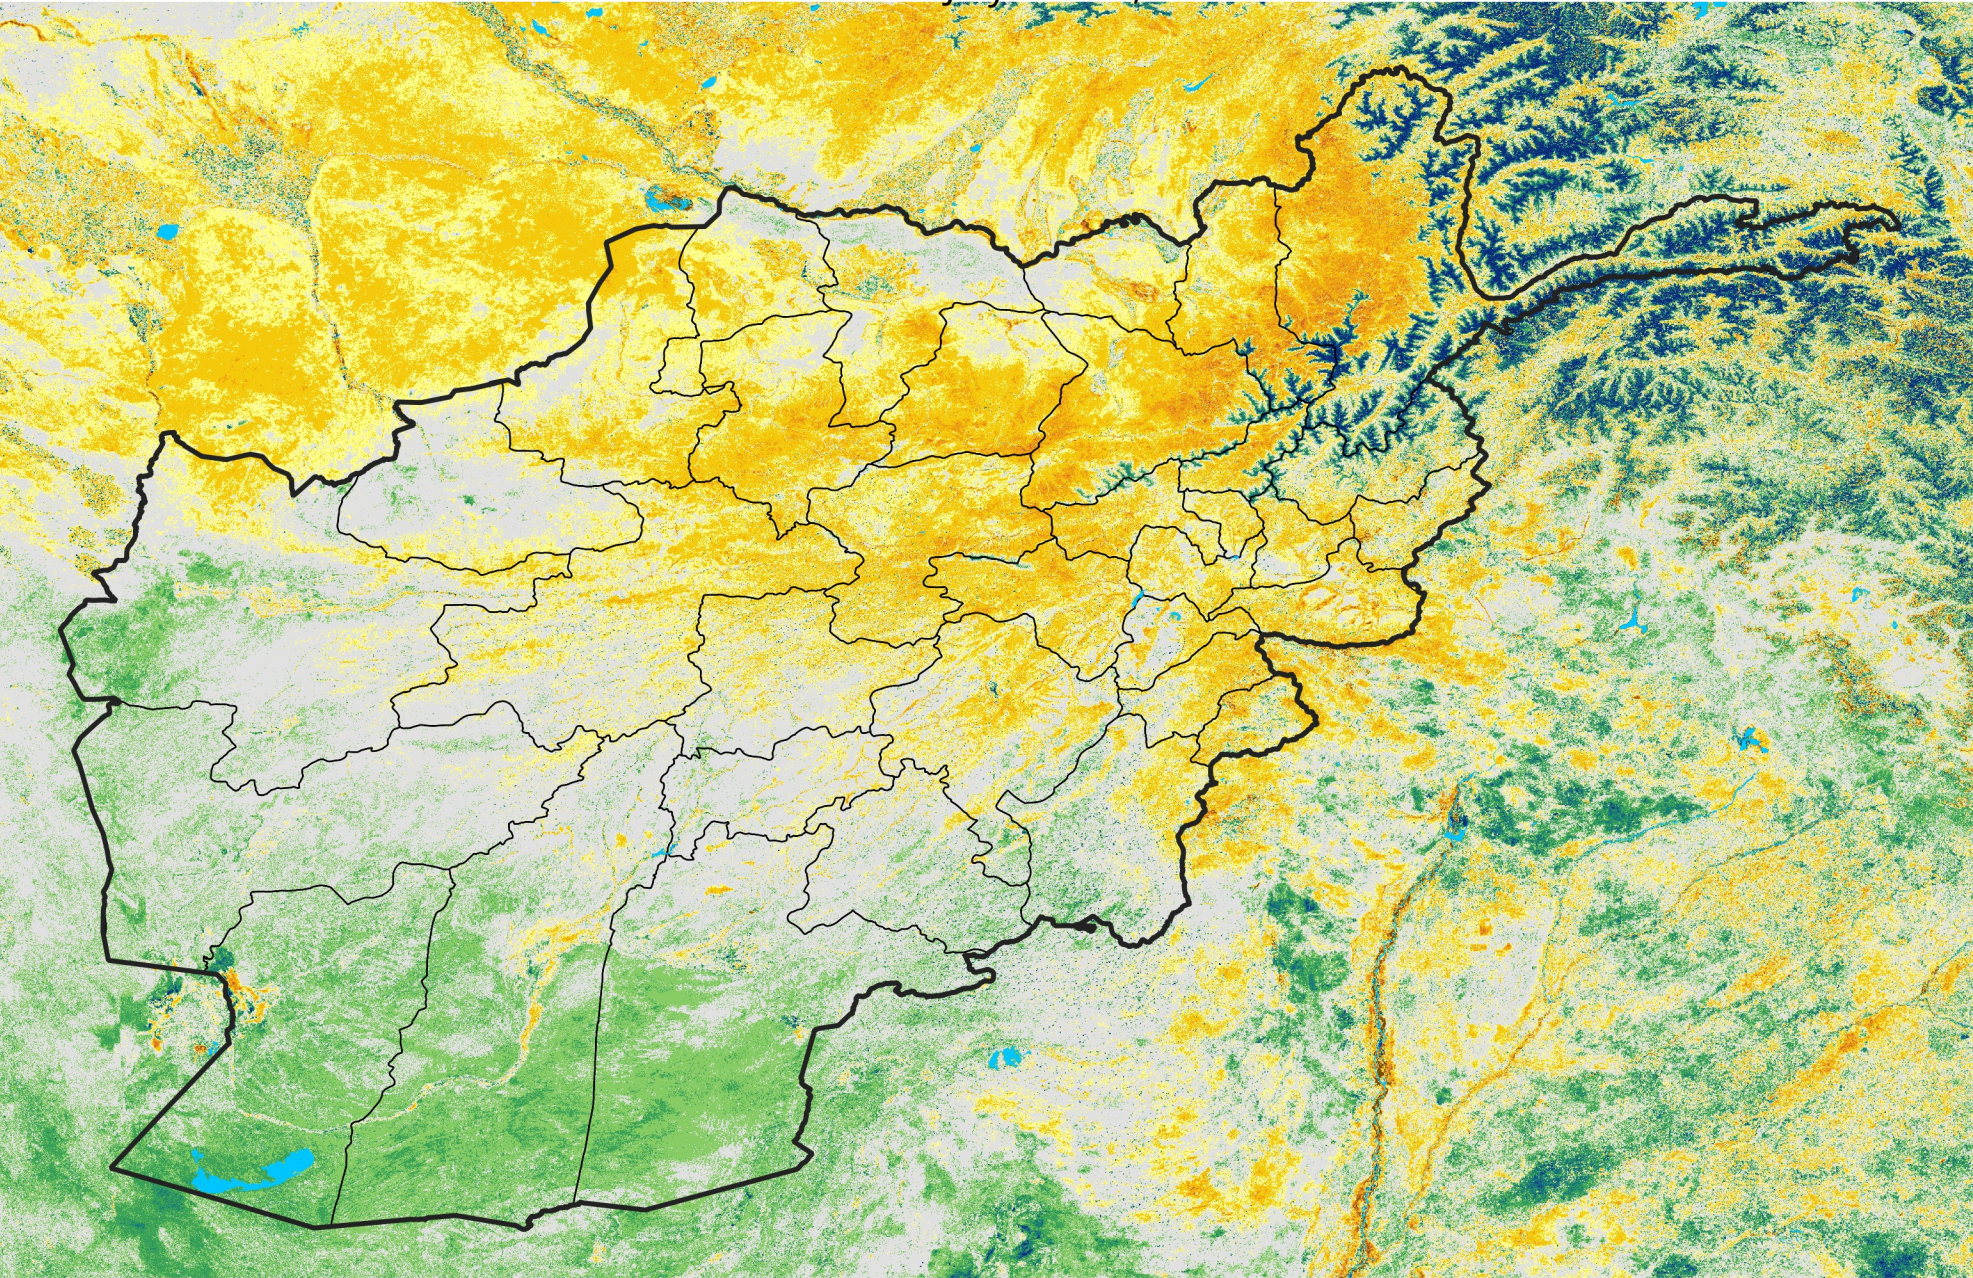

Afghanistan

Percent of Mean NDVI

2011 / mean (2003 - 2022)

Period 20 / July 11 - 20, 2011

Percent of Normal