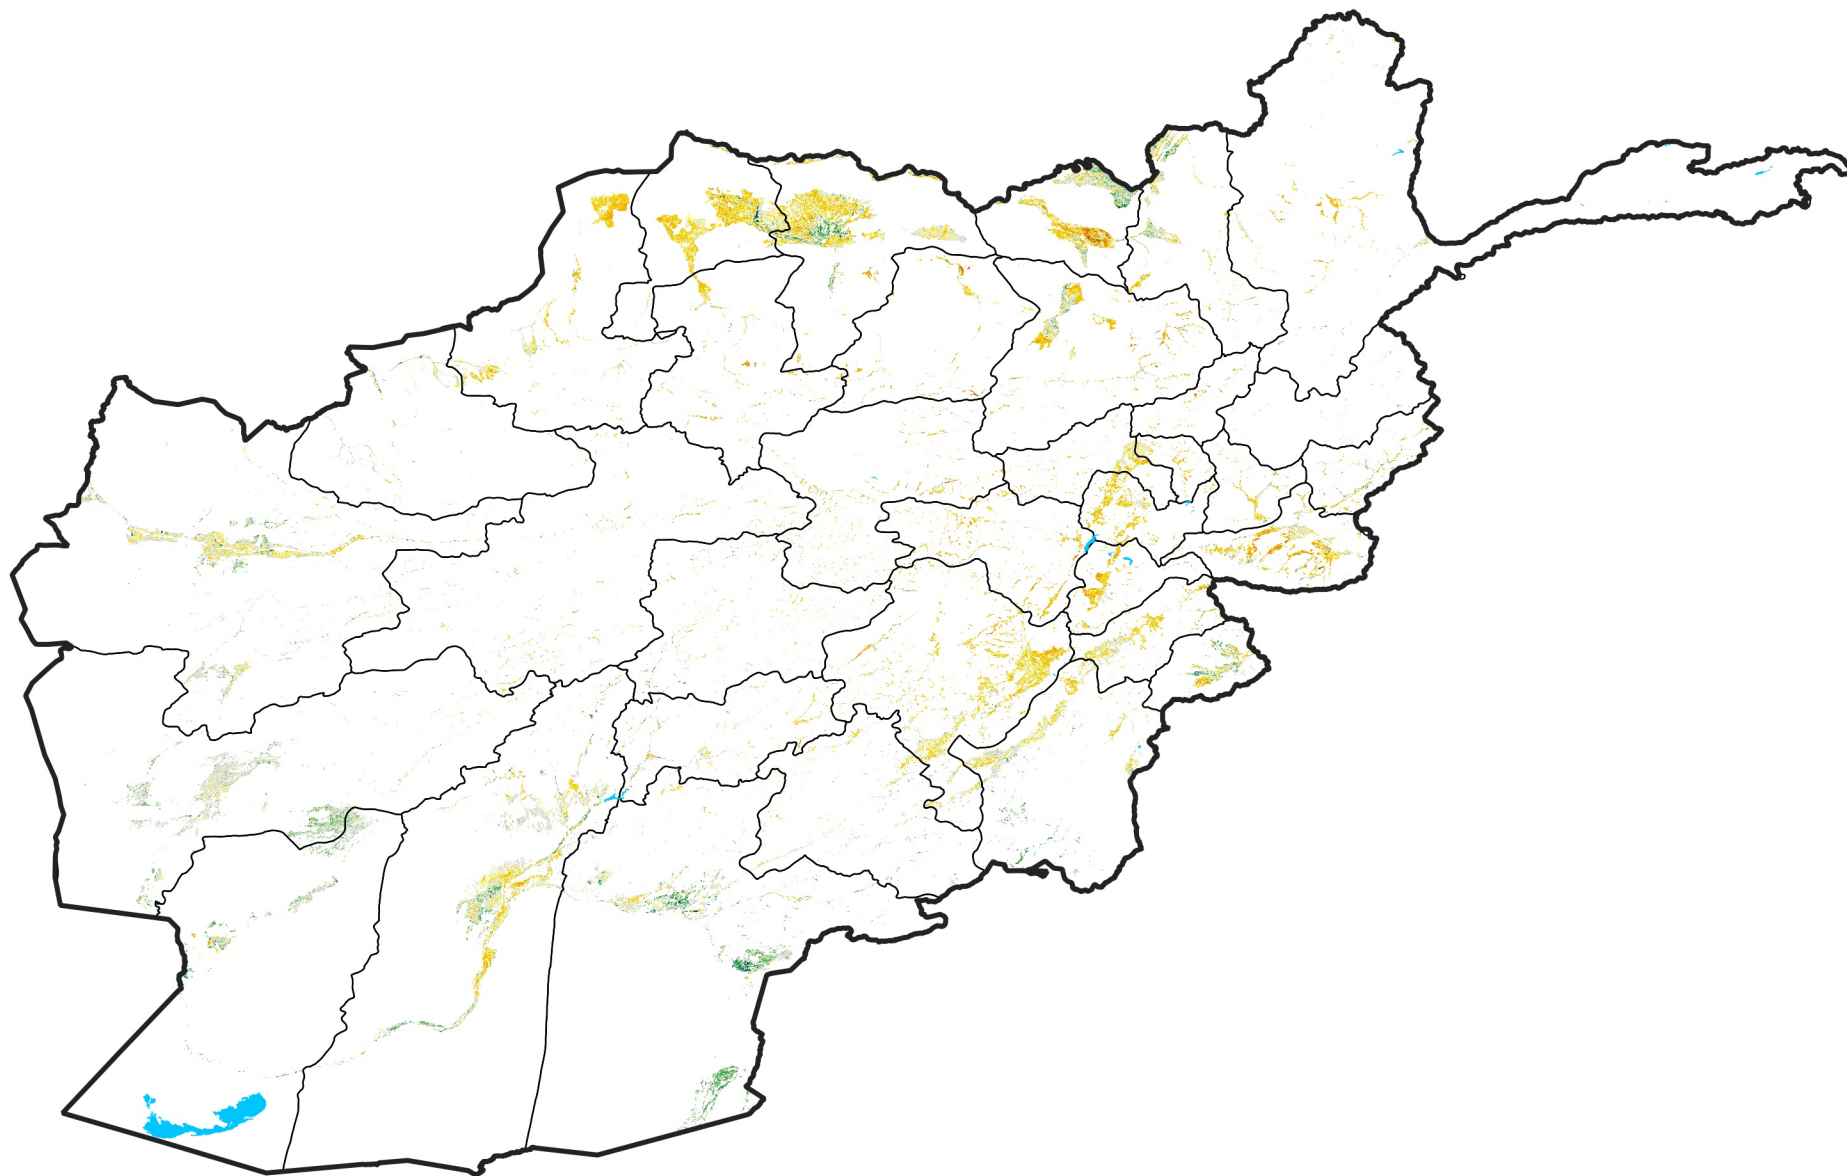

Afghanistan Irrigated Agricultural Areas

Percent of Mean NDVI

2011 / mean (2003 - 2022)

Period 20 / July 11 - 20, 2011

Percent of Normal