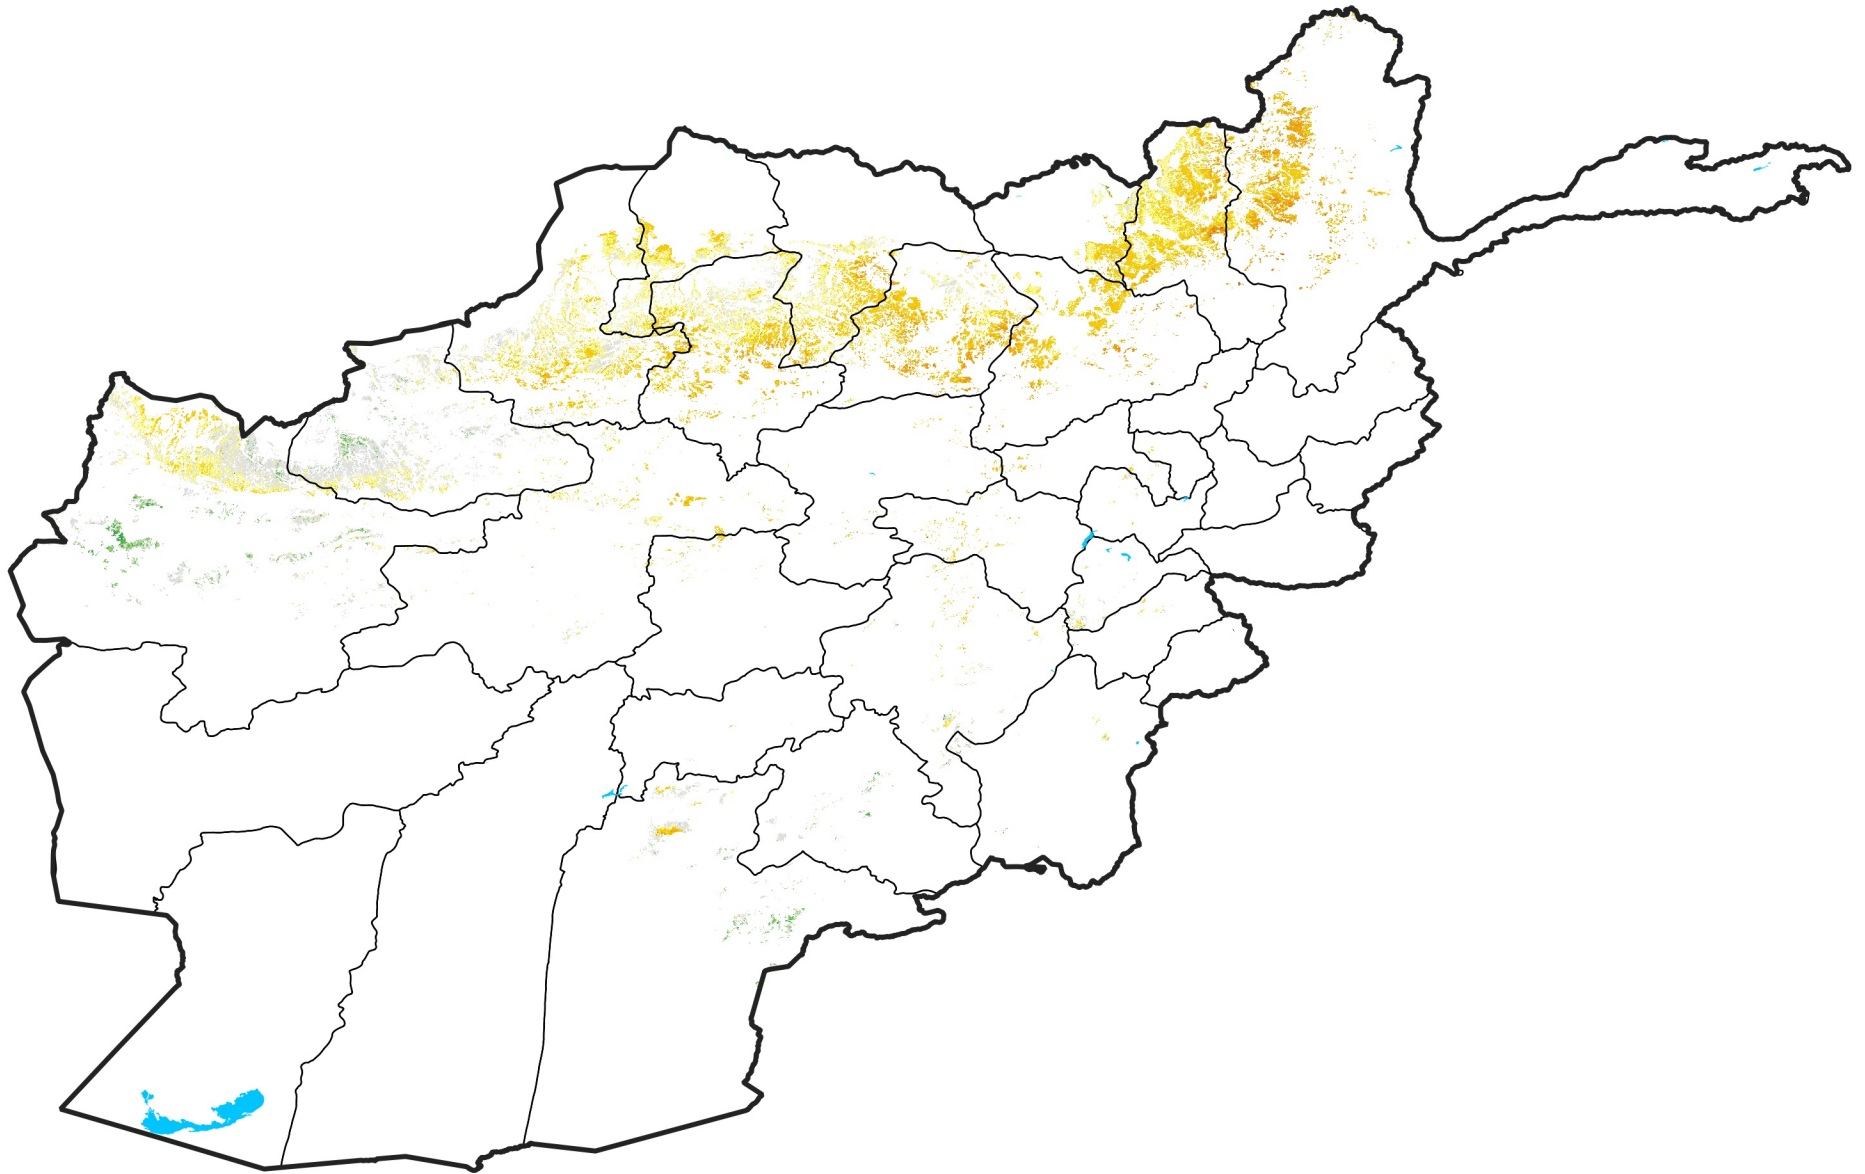

Afghanistan Rainfed Agricultural Areas

Percent of Mean NDVI

2011 / mean (2003 - 2022)

Period 20 / July 11 - 20, 2011

Percent of Normal