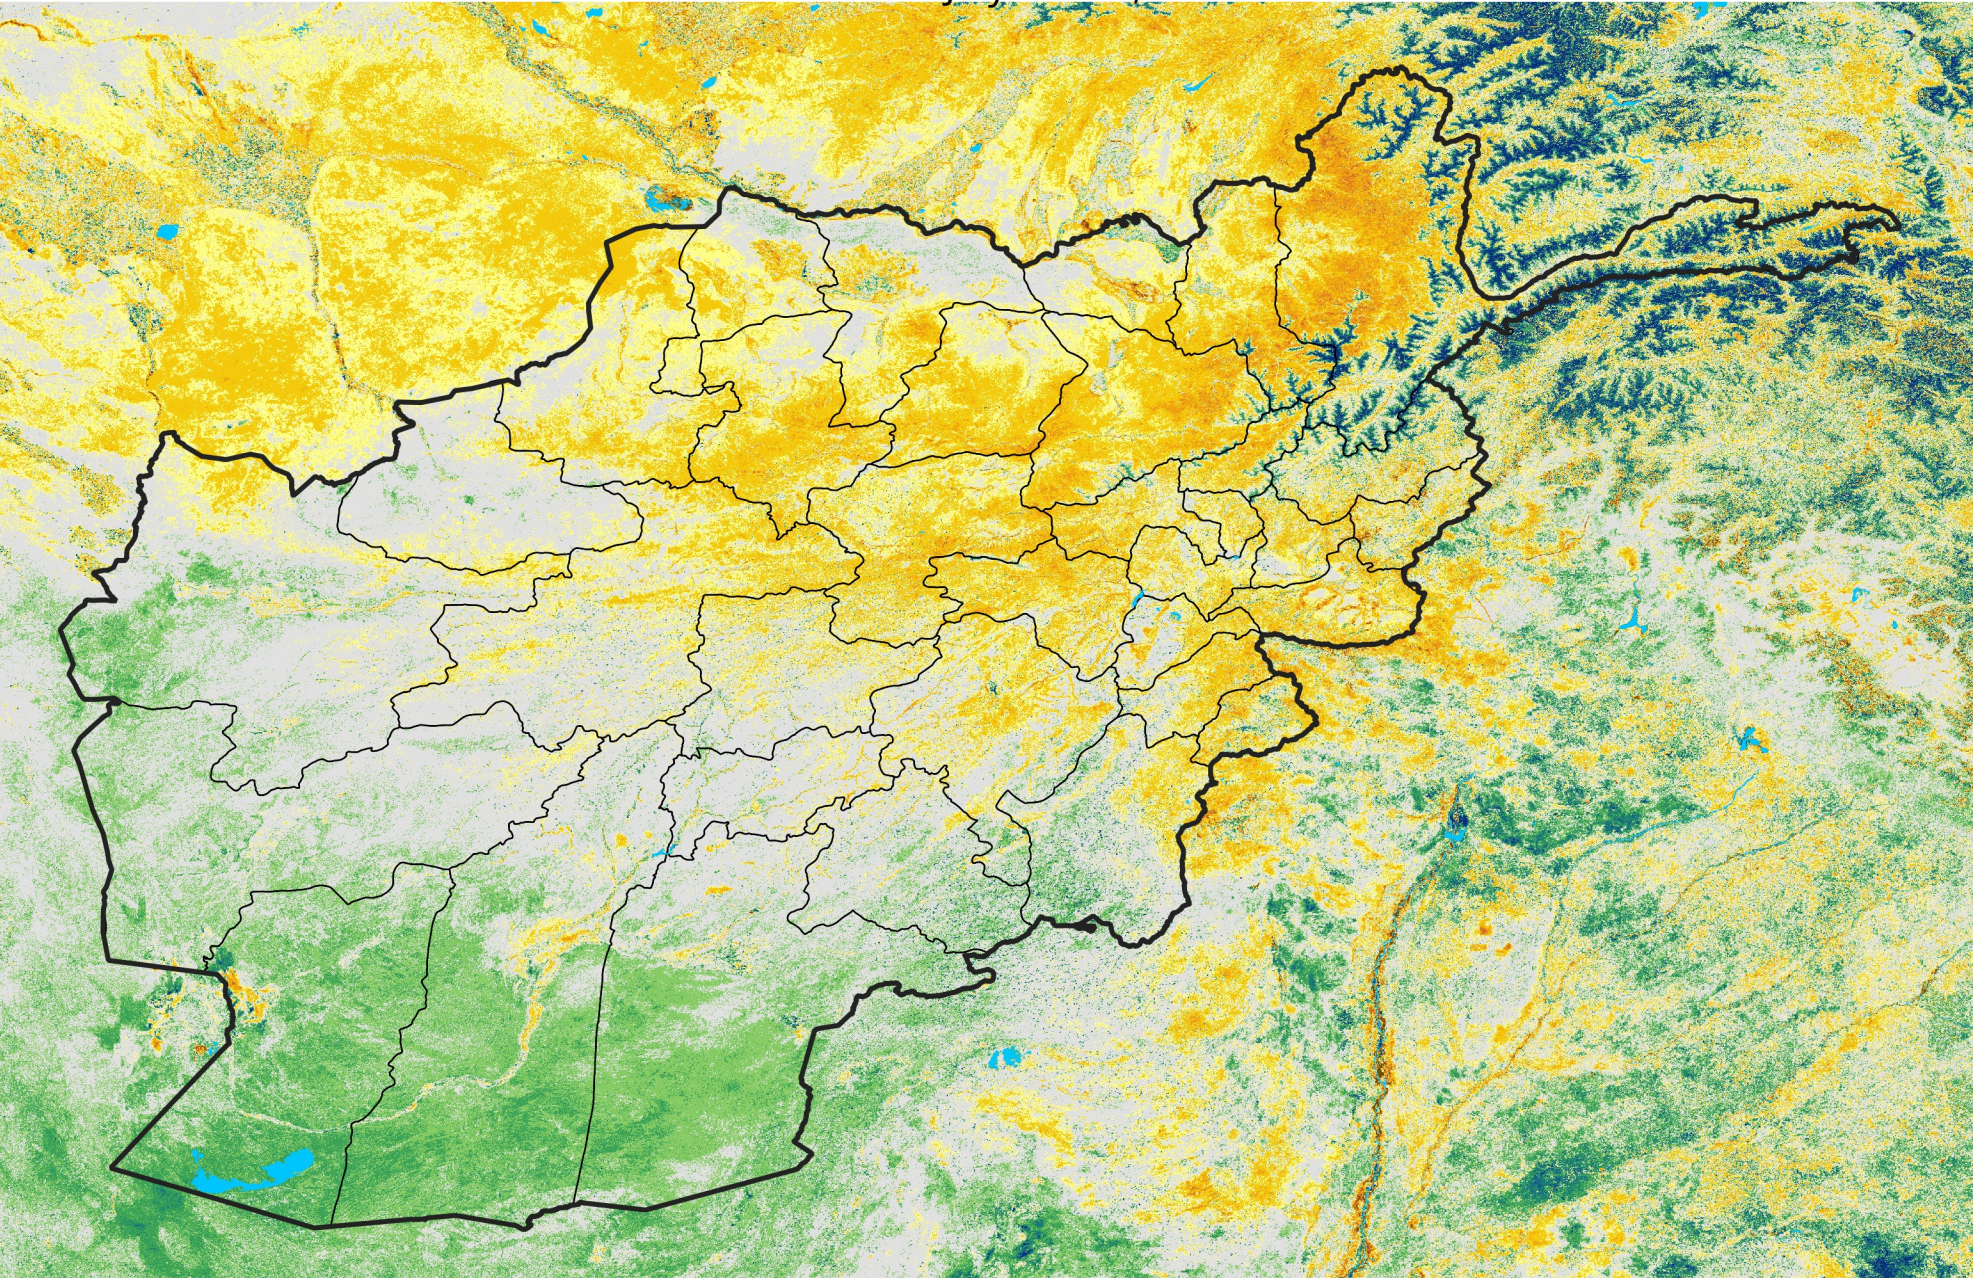

Afghanistan

Percent of Mean NDVI

2011 / mean (2003 - 2022)

Period 21 / July 21 - 31, 2011

Percent of Normal