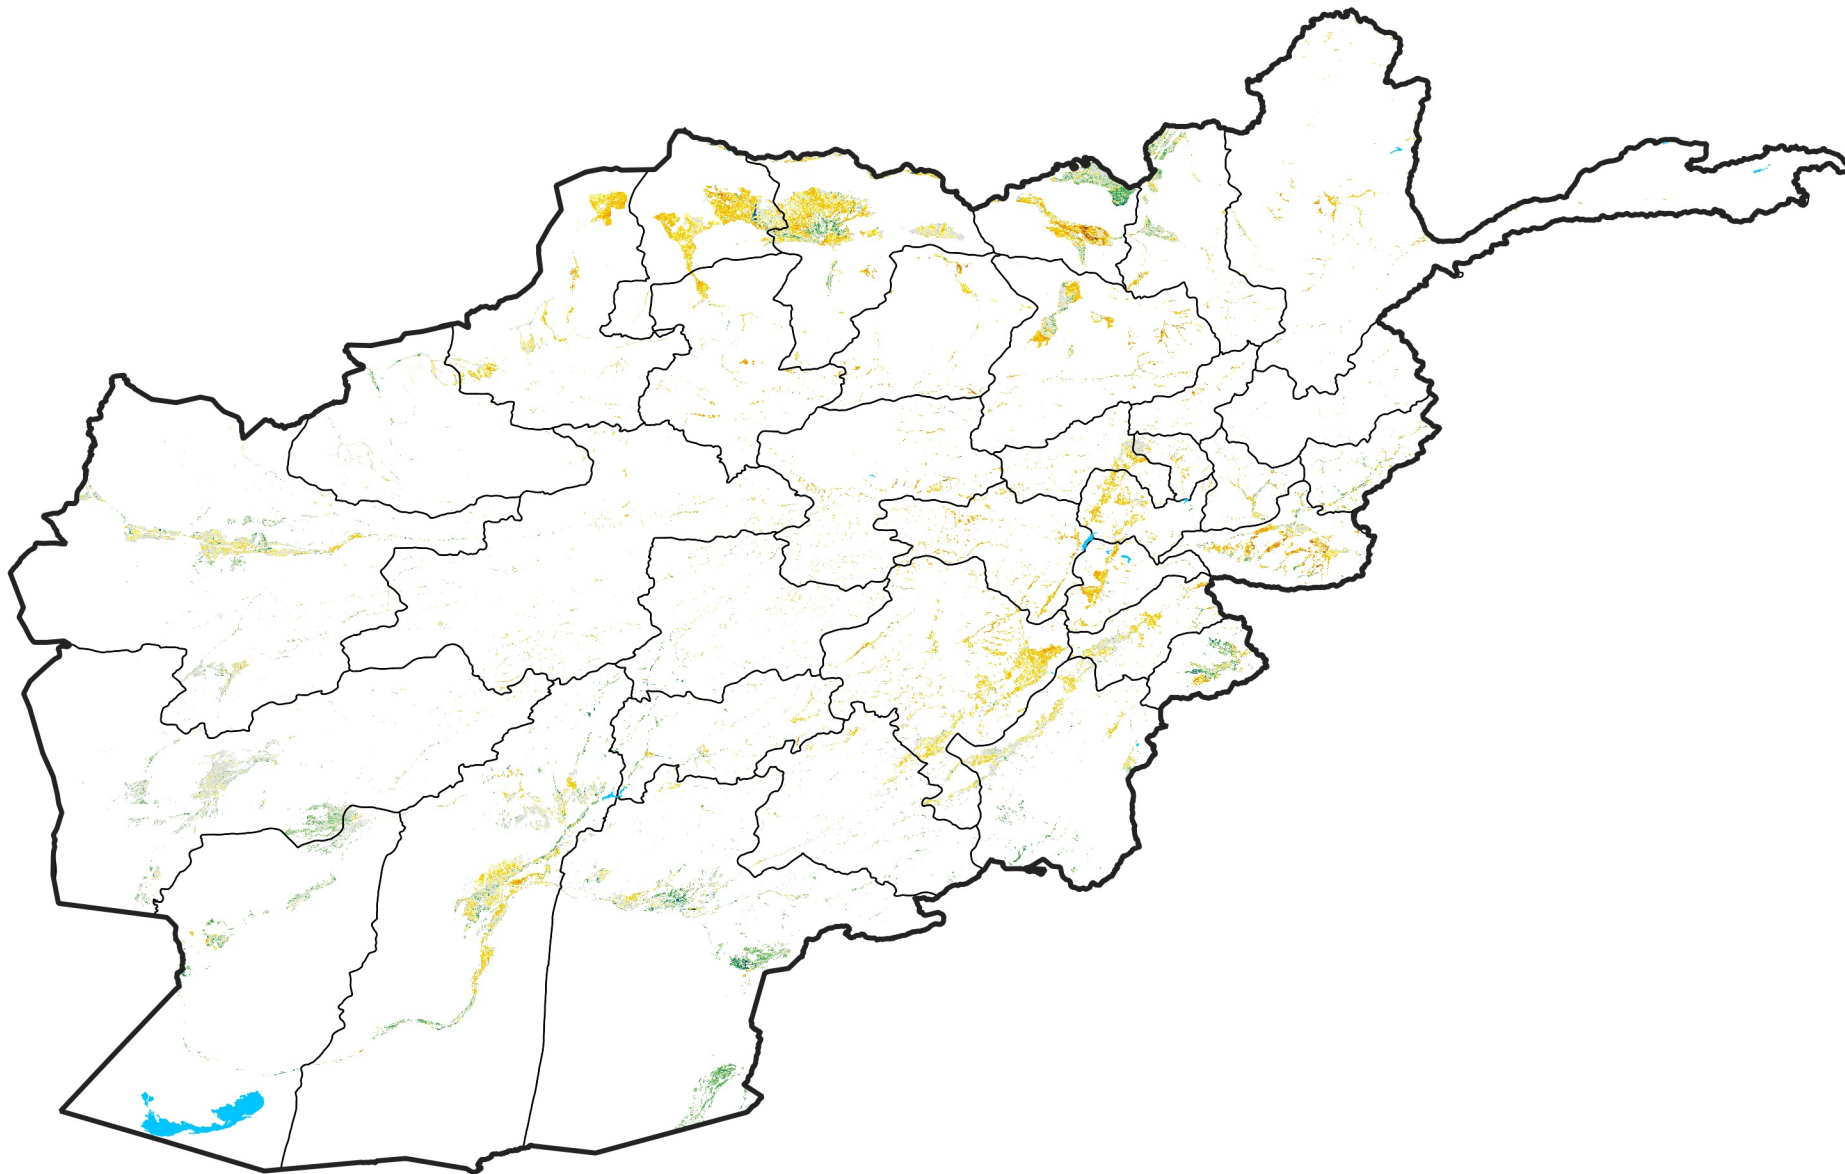

Afghanistan Irrigated Agricultural Areas

Percent of Mean NDVI

2011 / mean (2003 - 2022)

Period 21 / July 21 - 31, 2011

Percent of Normal