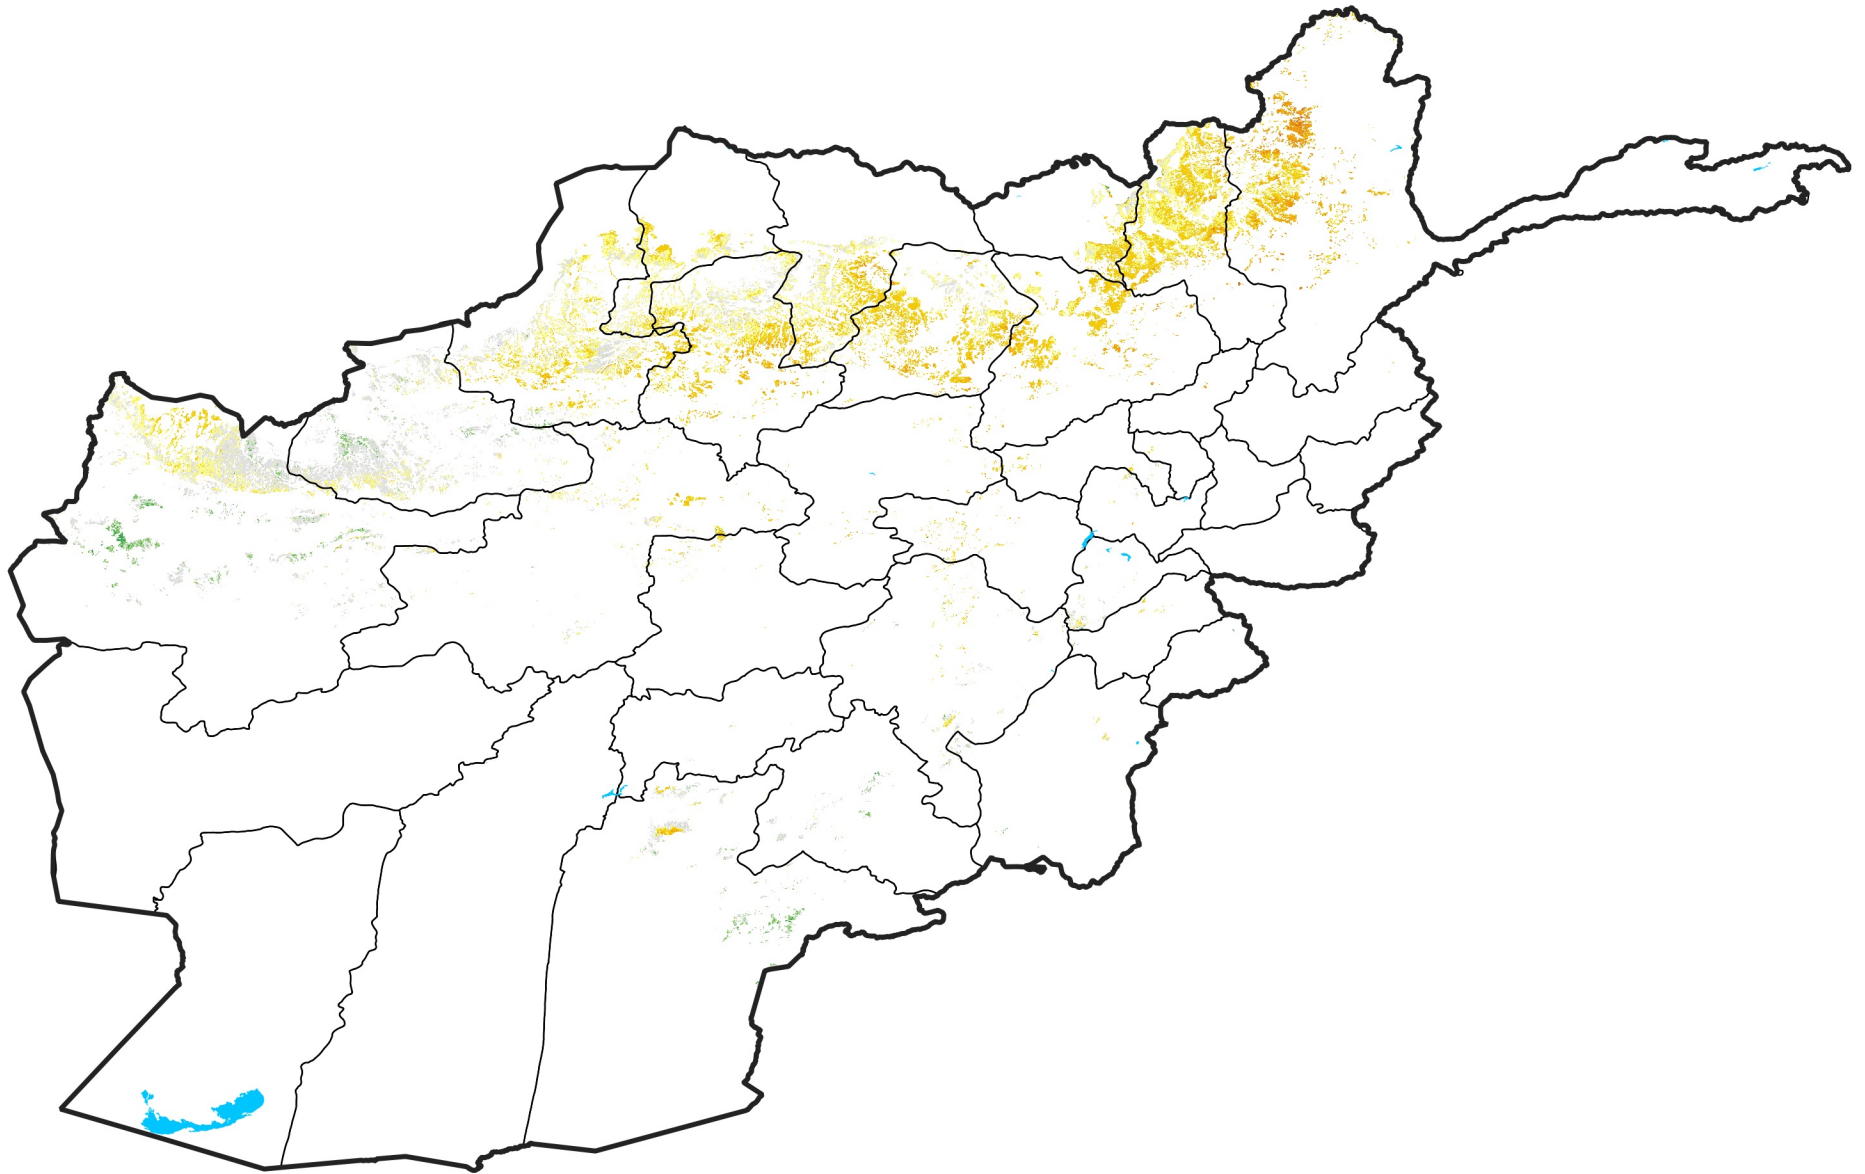

Afghanistan Rainfed Agricultural Areas

Percent of Mean NDVI

2011 / mean (2003 - 2022)

Period 21 / July 21 - 31, 2011

Percent of Normal