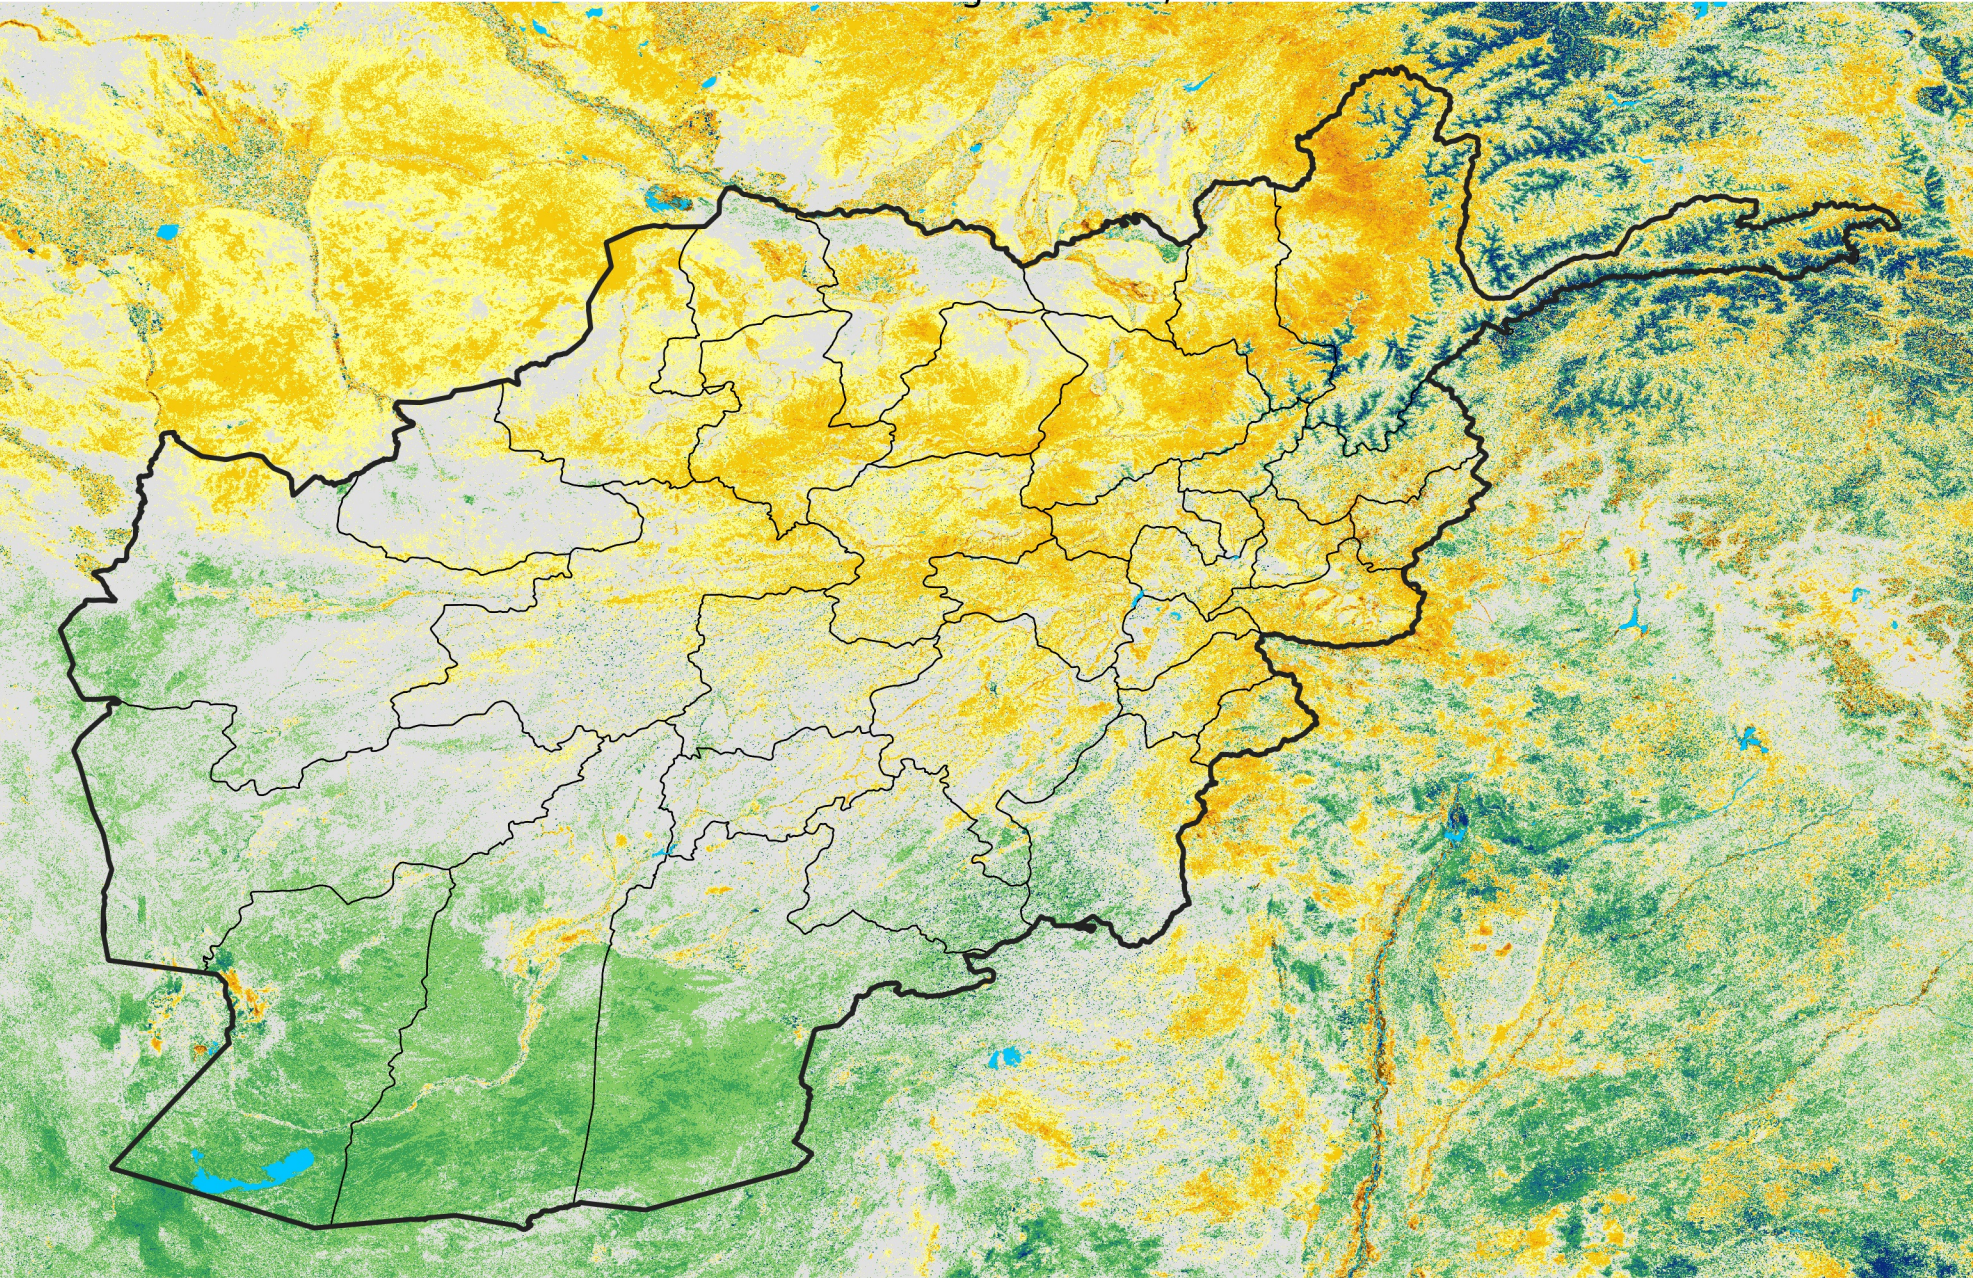

Afghanistan

Percent of Mean NDVI

2011 / mean (2003 - 2022)

Period 22 / August 01 - 10, 2011

Percent of Normal