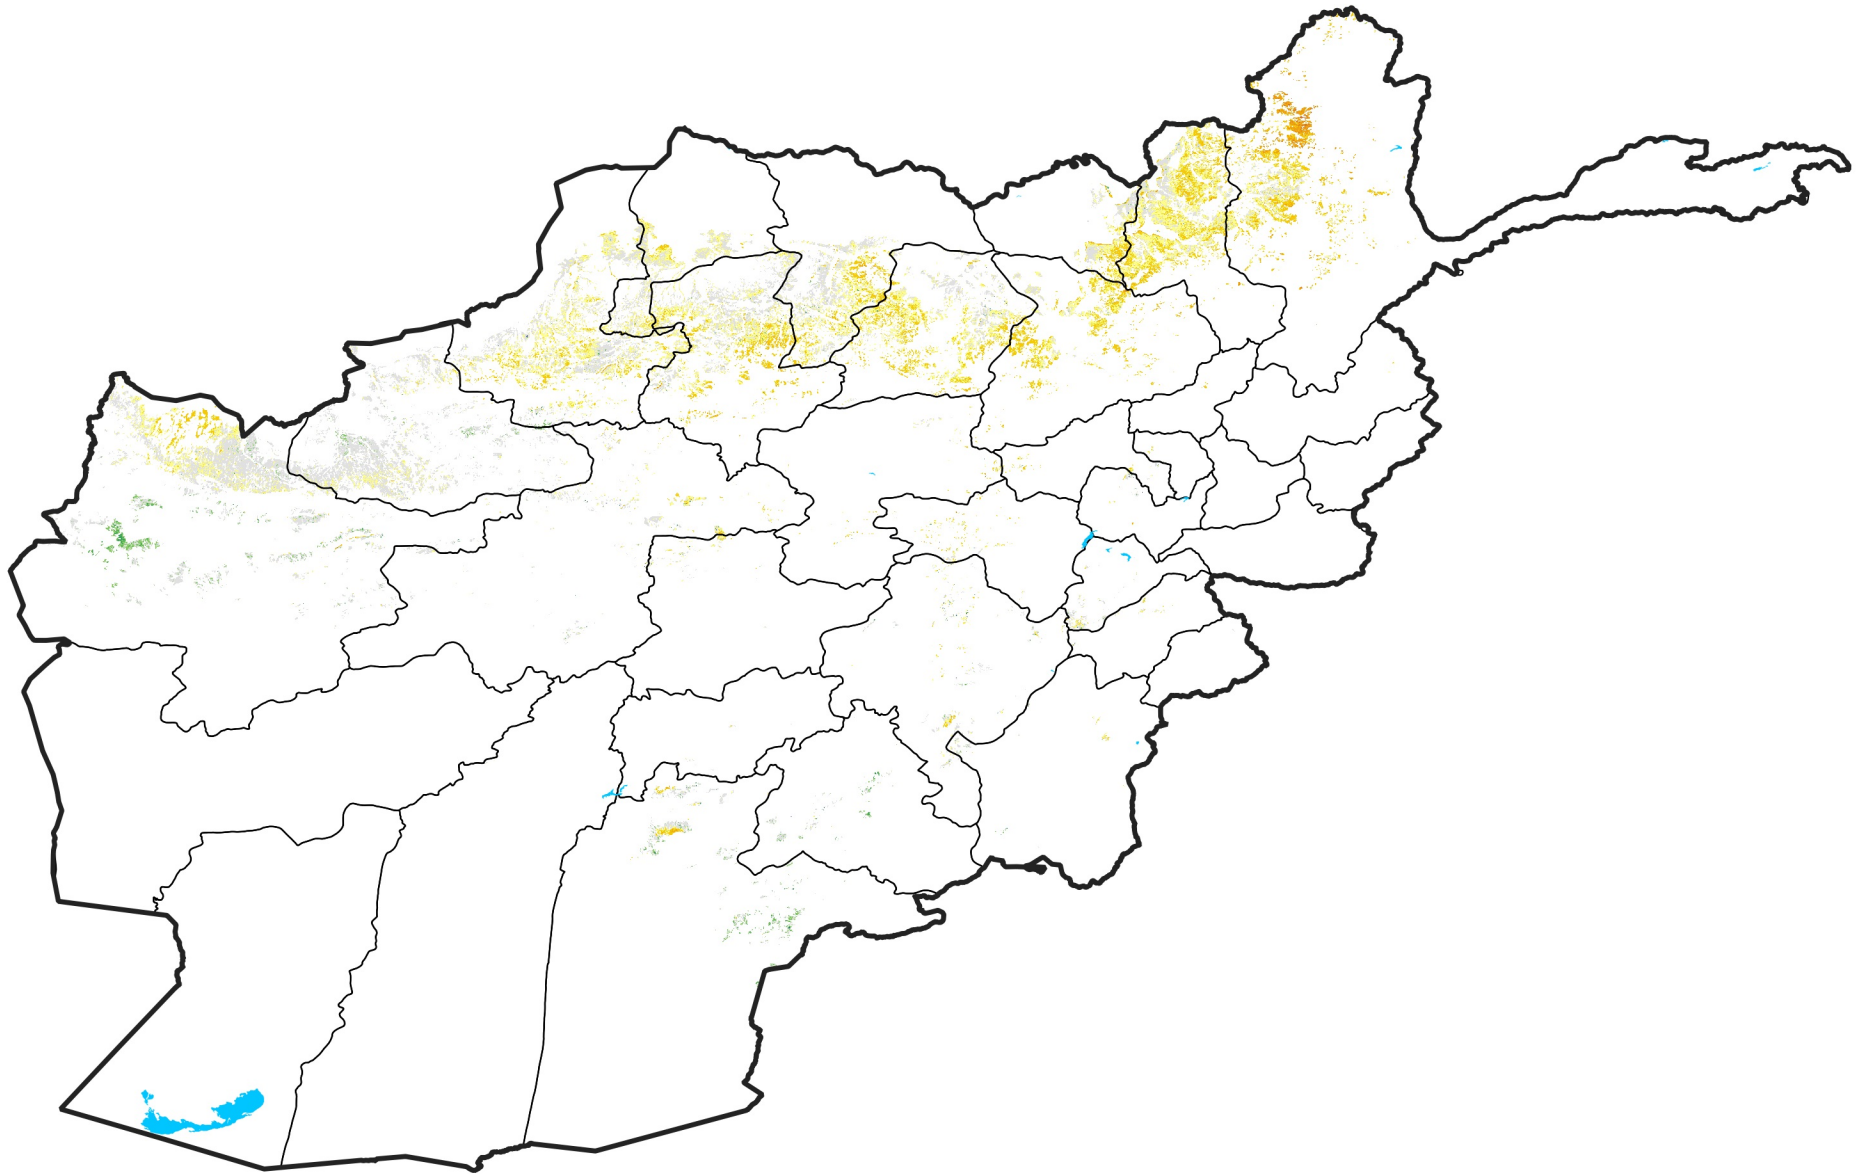

Afghanistan Rainfed Agricultural Areas

Percent of Mean NDVI

2011 / mean (2003 - 2022)

Period 23 / August 11 - 20, 2011

Percent of Normal