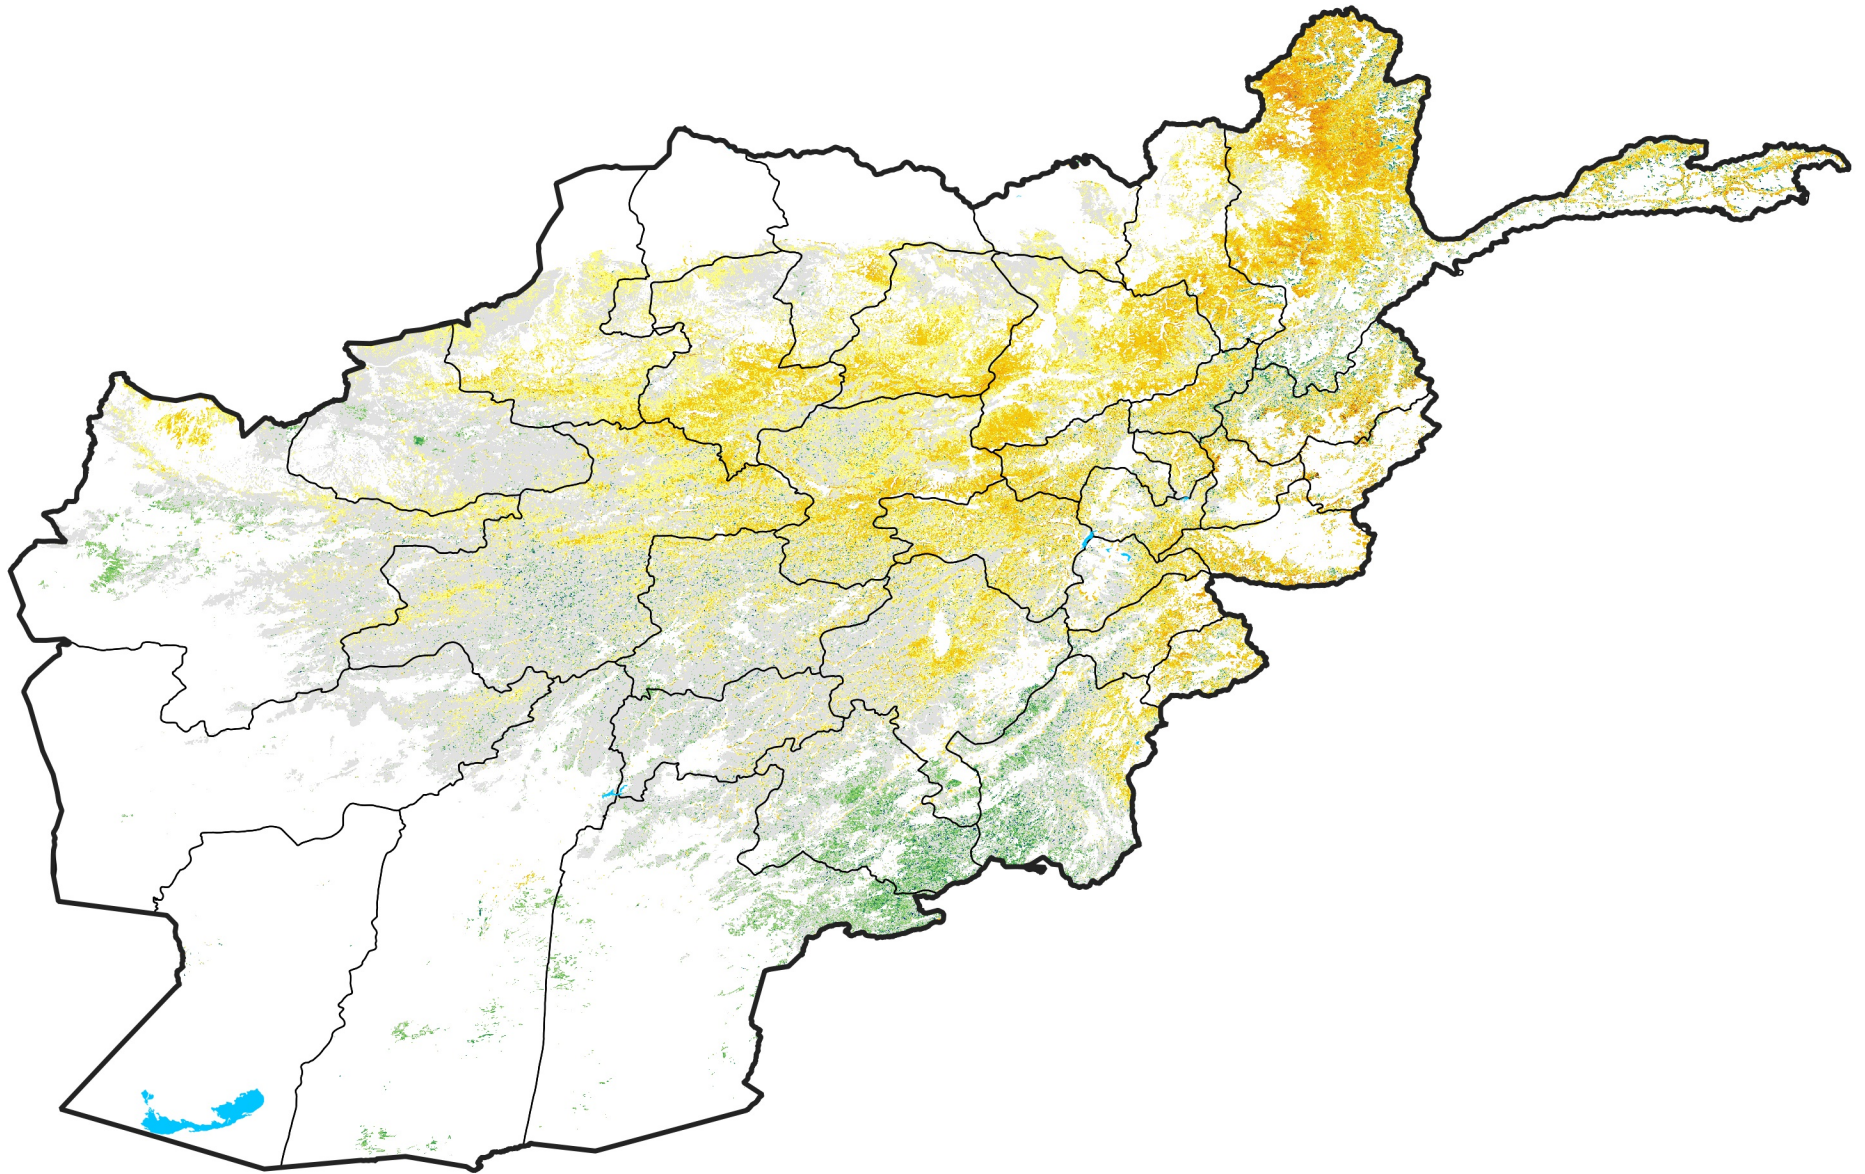

Afghanistan Rangeland Agricultural Areas

Percent of Mean NDVI

2011 / mean (2003 - 2022)

Period 23 / August 11 - 20, 2011

Percent of Normal