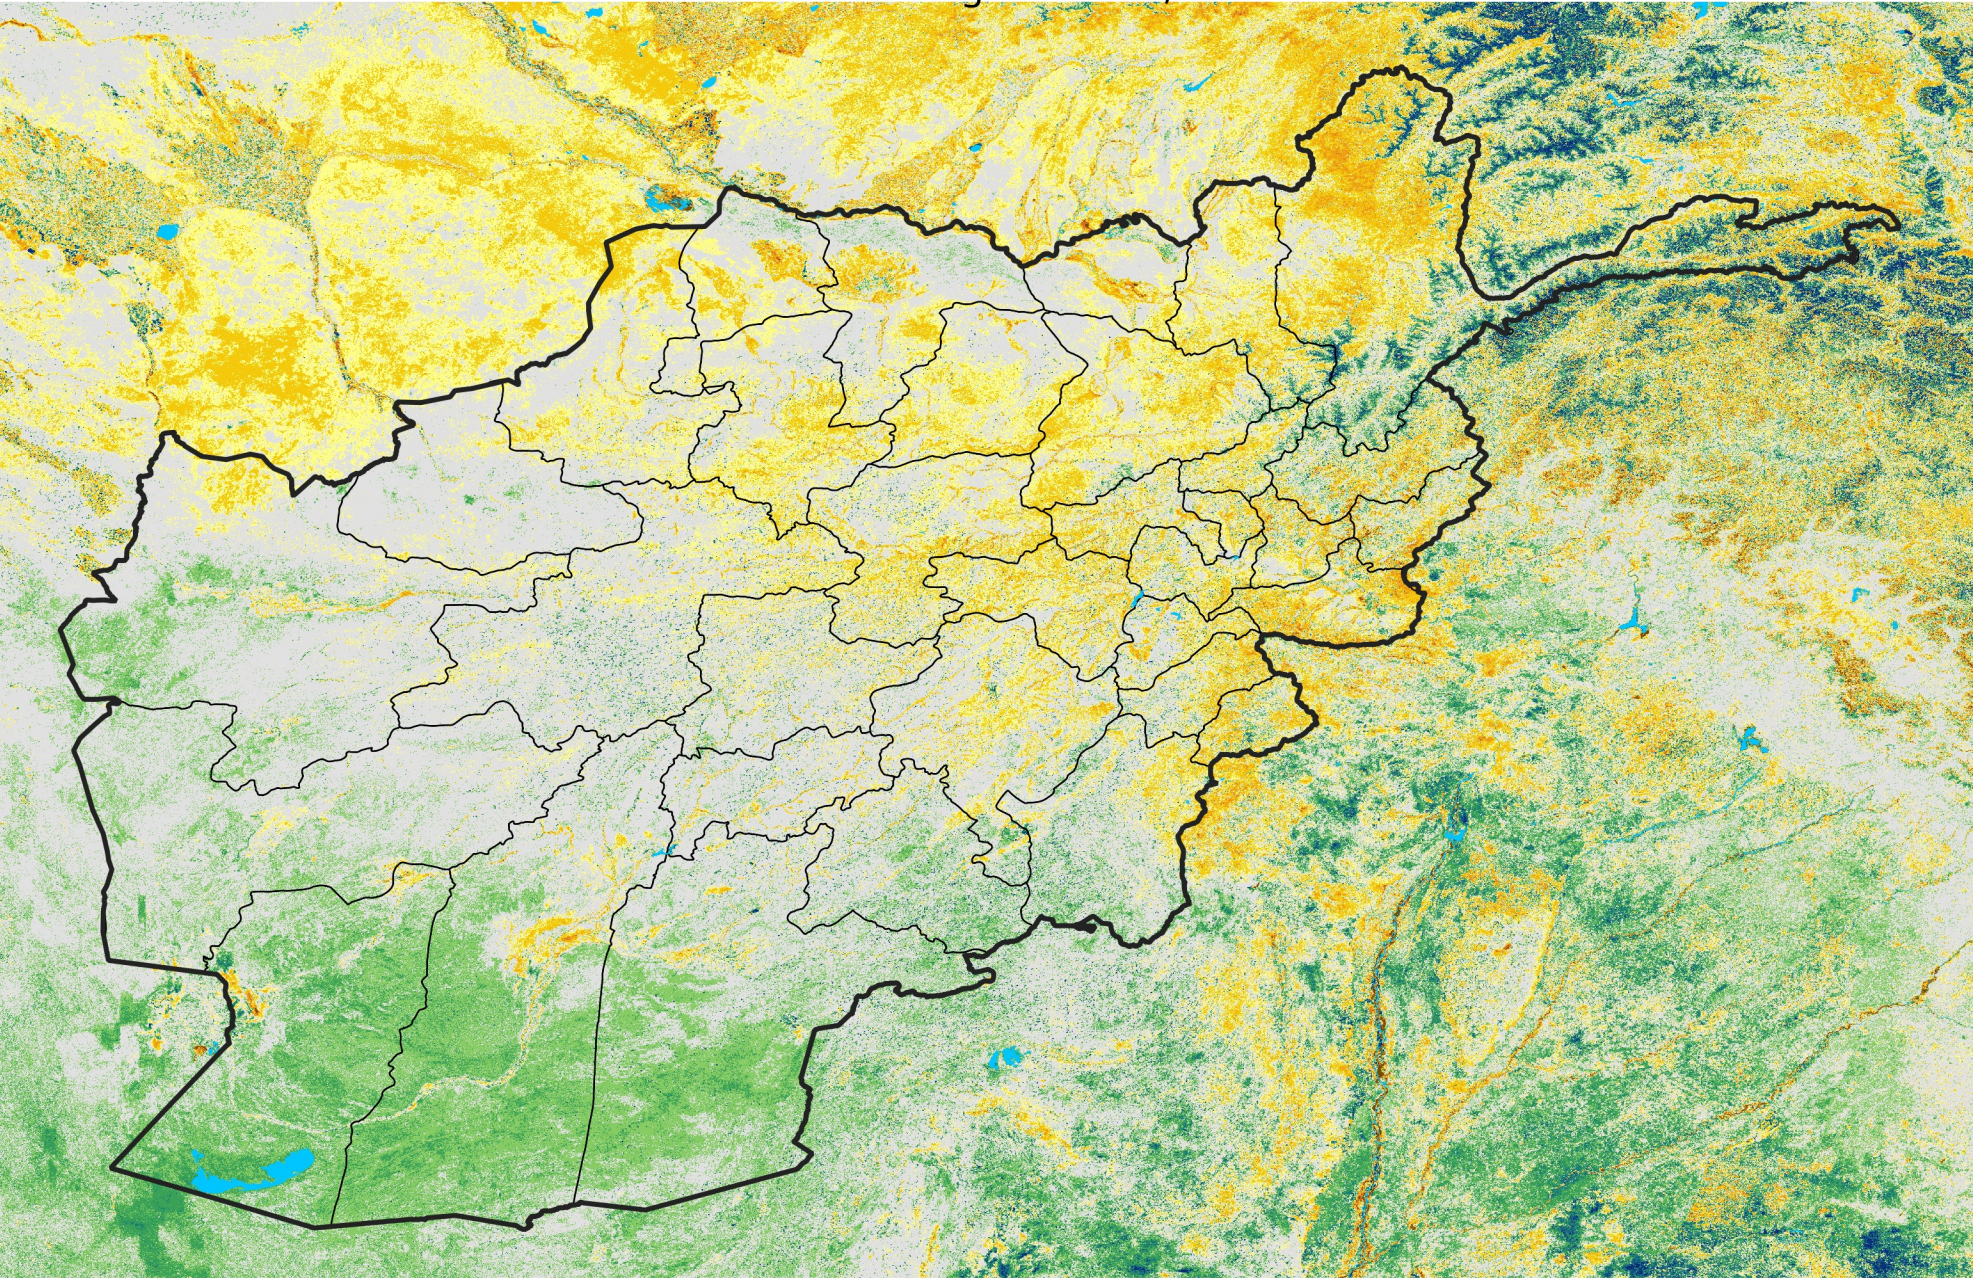

Afghanistan

Percent of Mean NDVI

2011 / mean (2003 - 2022)

Period 24 / August 21 - 31, 2011

Percent of Normal