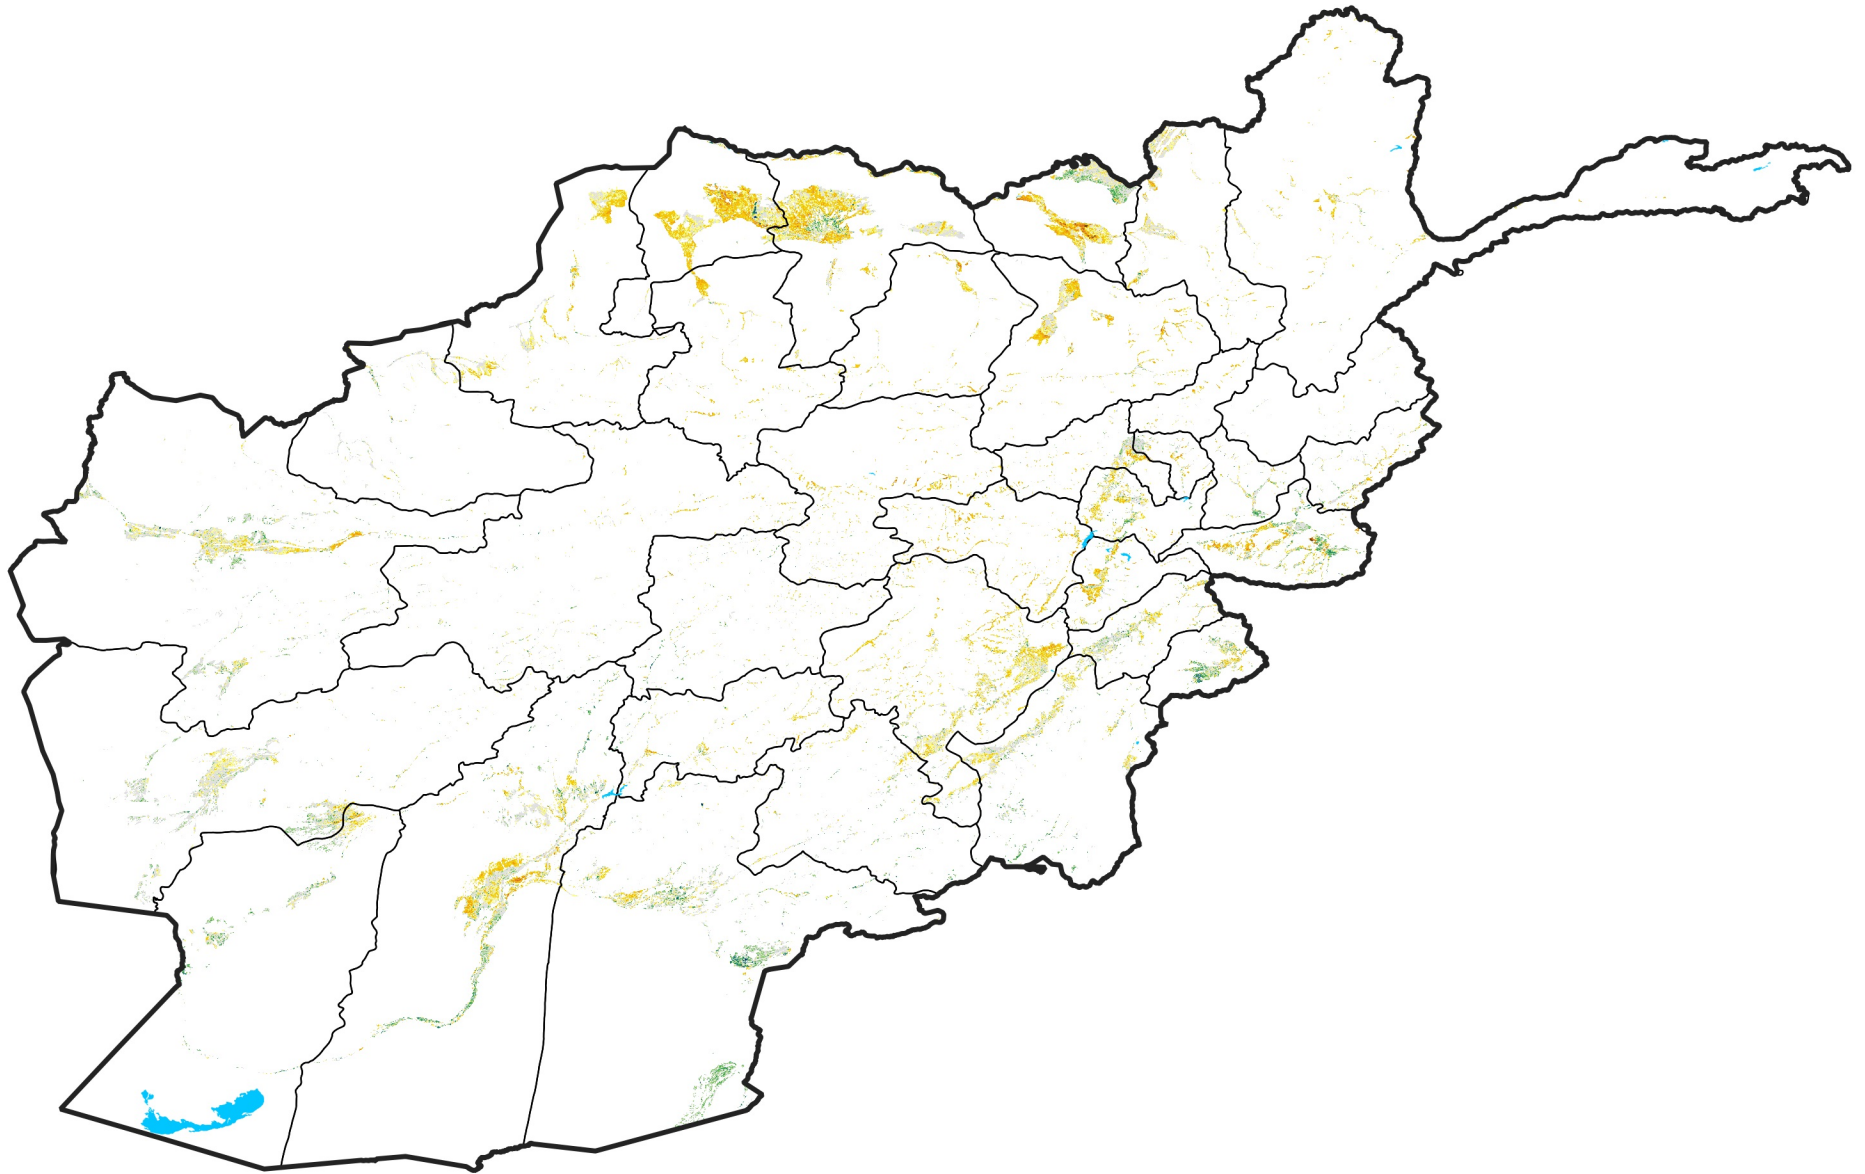

Afghanistan Irrigated Agricultural Areas

Percent of Mean NDVI

2011 / mean (2003 - 2022)

Period 24 / August 21 - 31, 2011

Percent of Normal