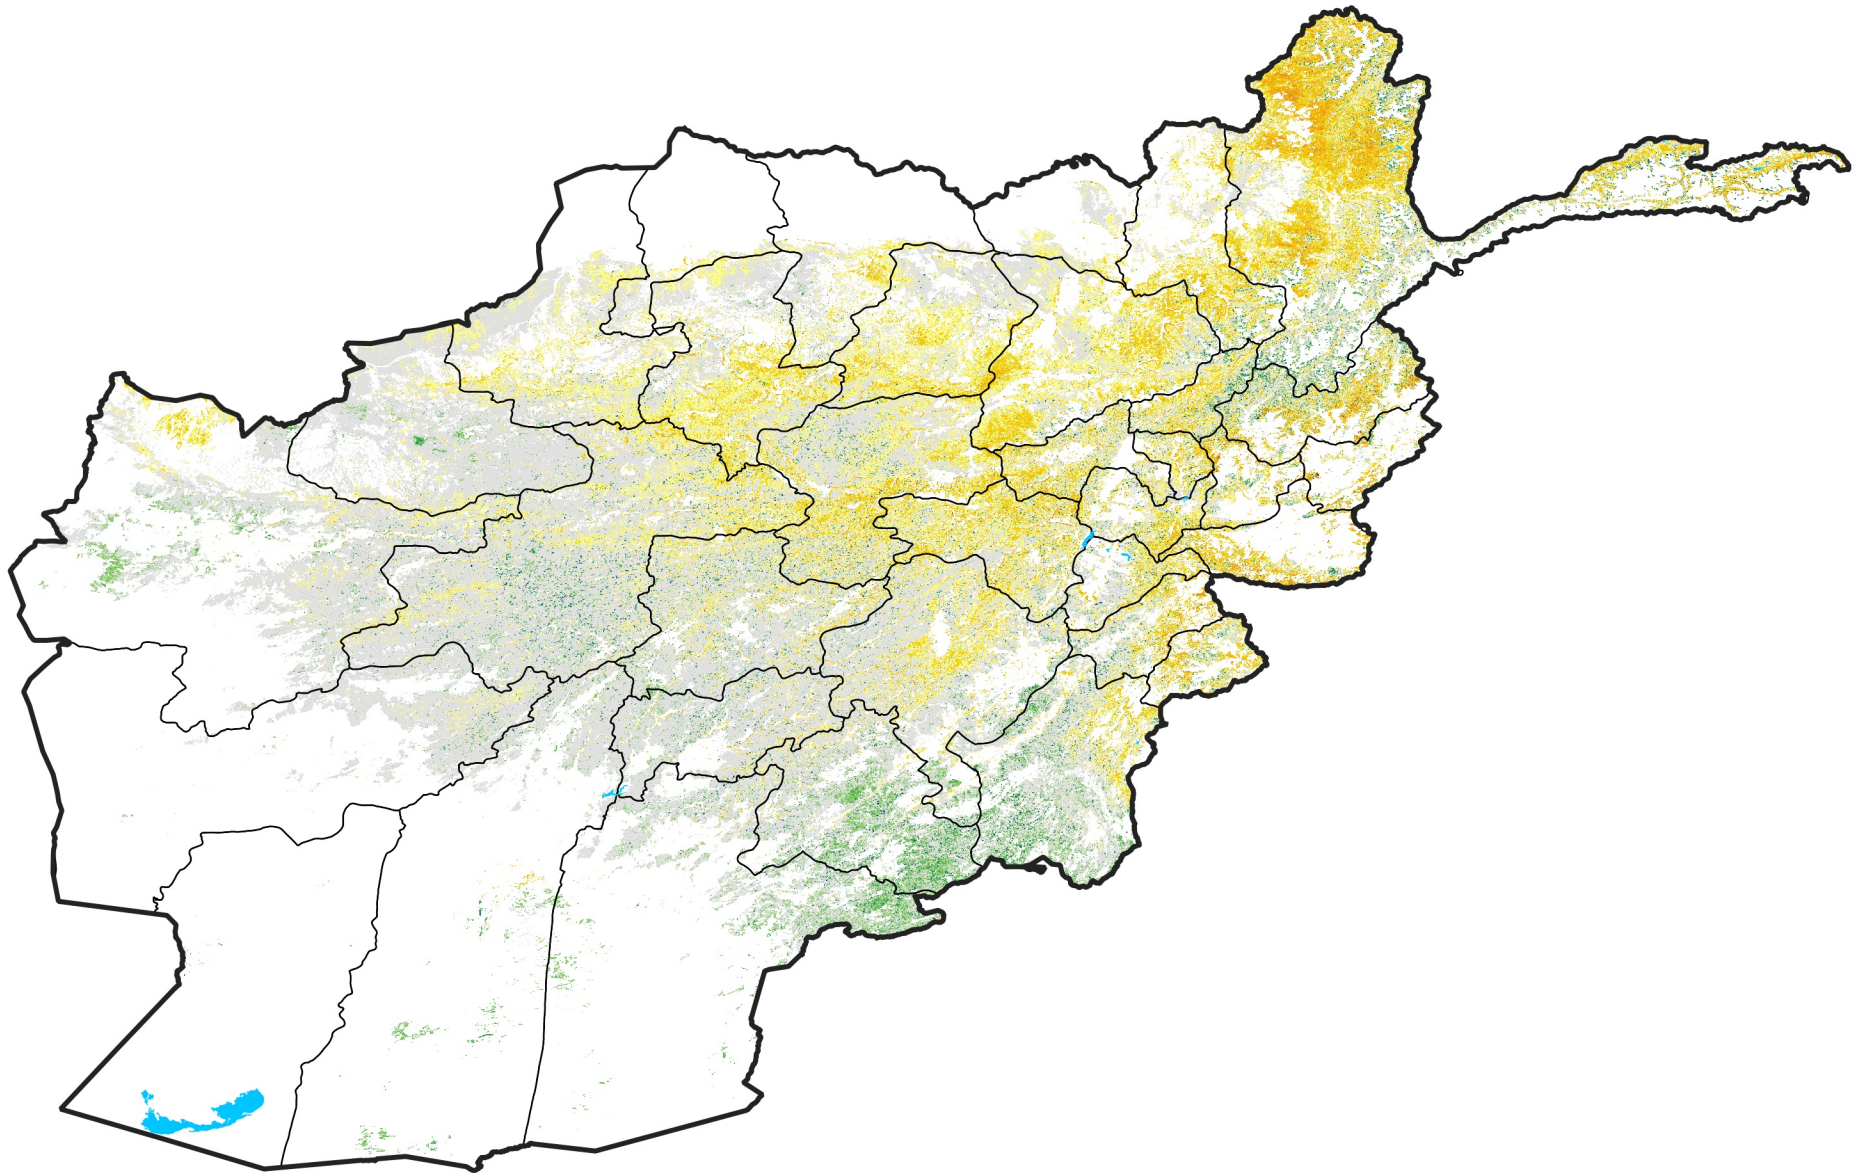

Afghanistan Rangeland Agricultural Areas

Percent of Mean NDVI

2011 / mean (2003 - 2022)

Period 24 / August 21 - 31, 2011

Percent of Normal