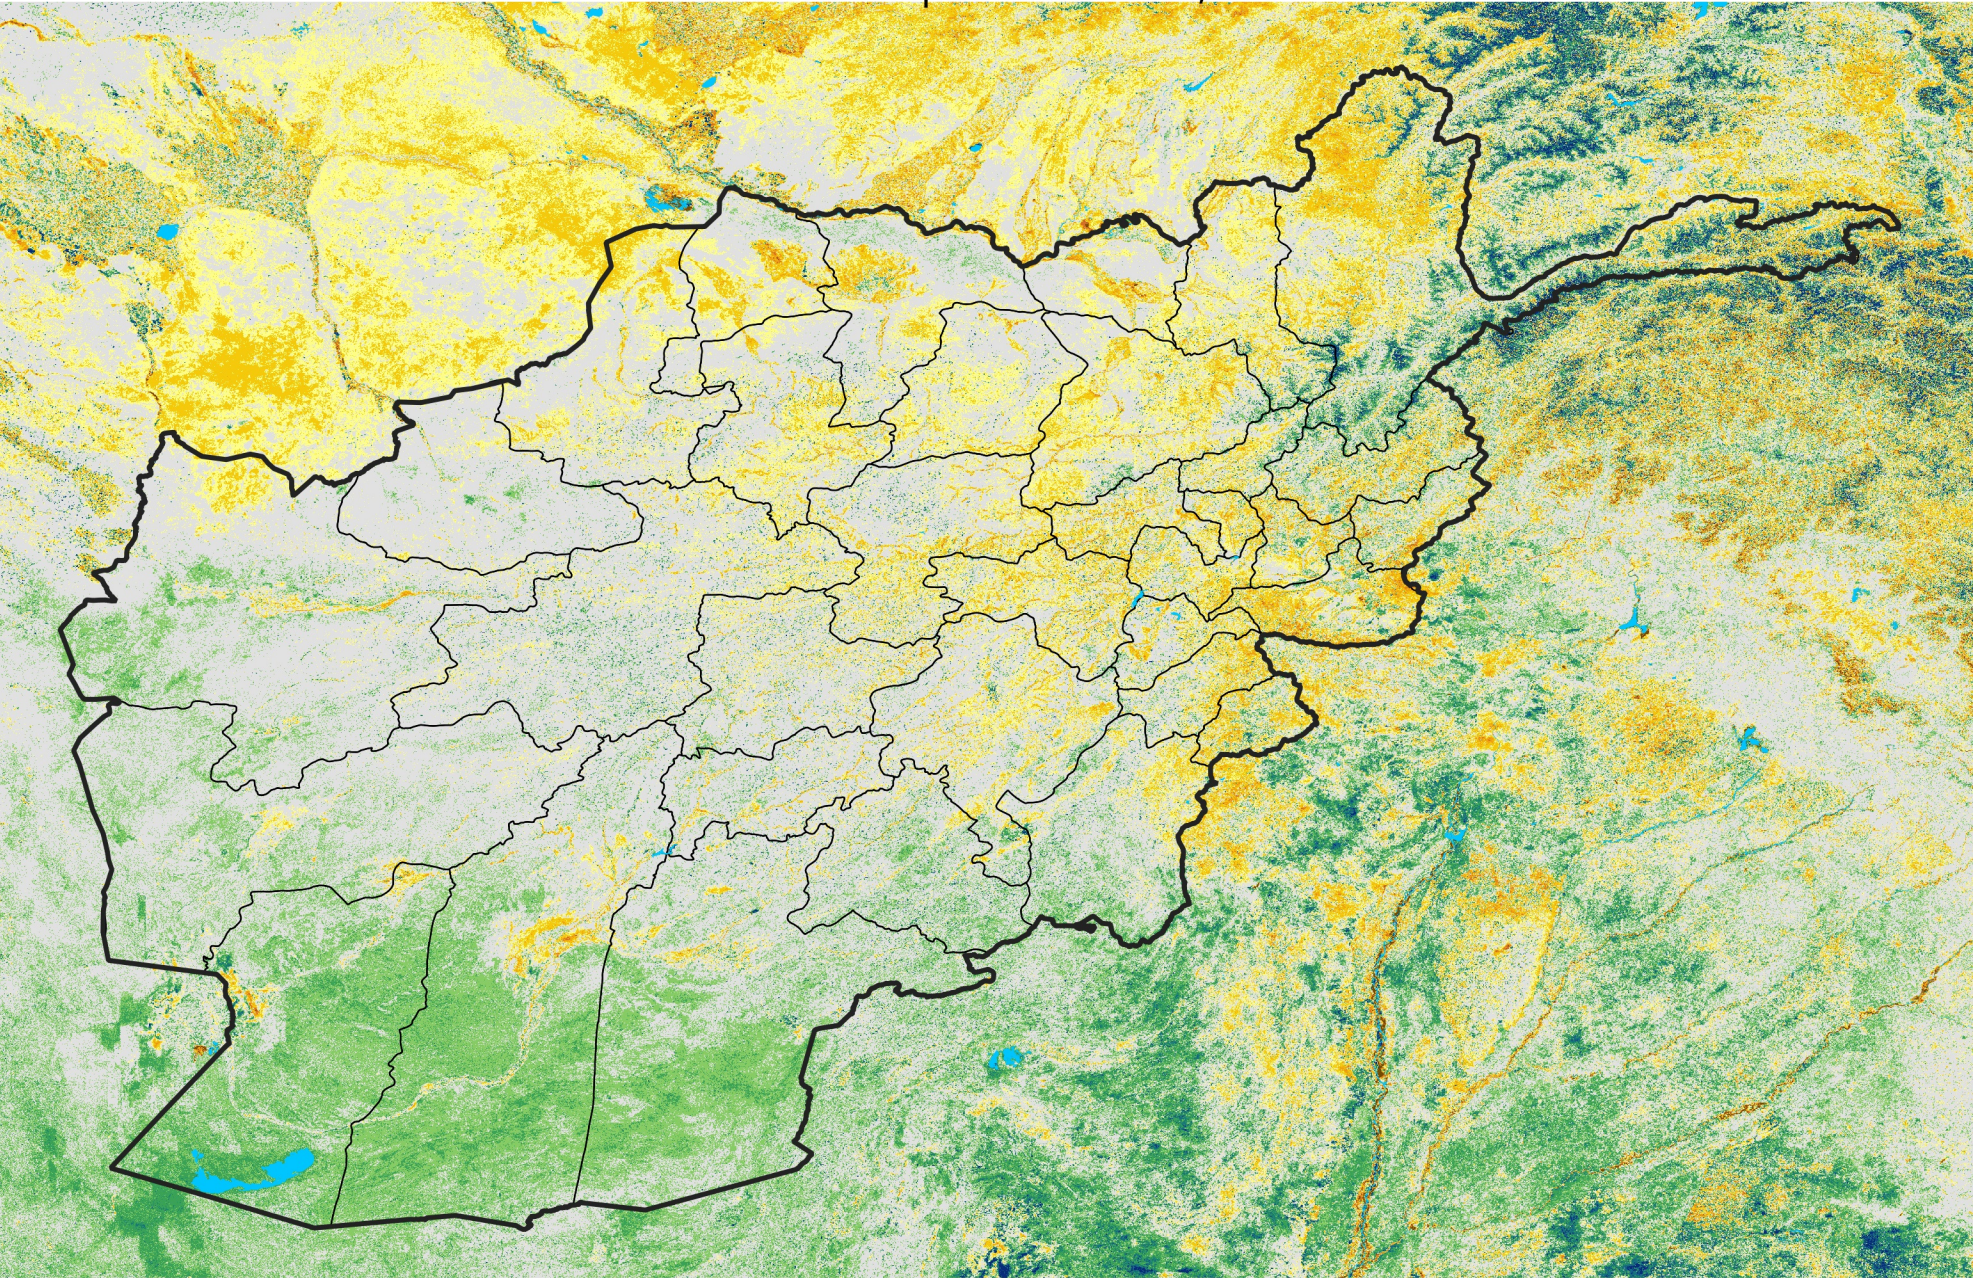

Afghanistan

Percent of Mean NDVI

2011 / mean (2003 - 2022)

Period 25 / September 01 - 10, 2011

Percent of Normal