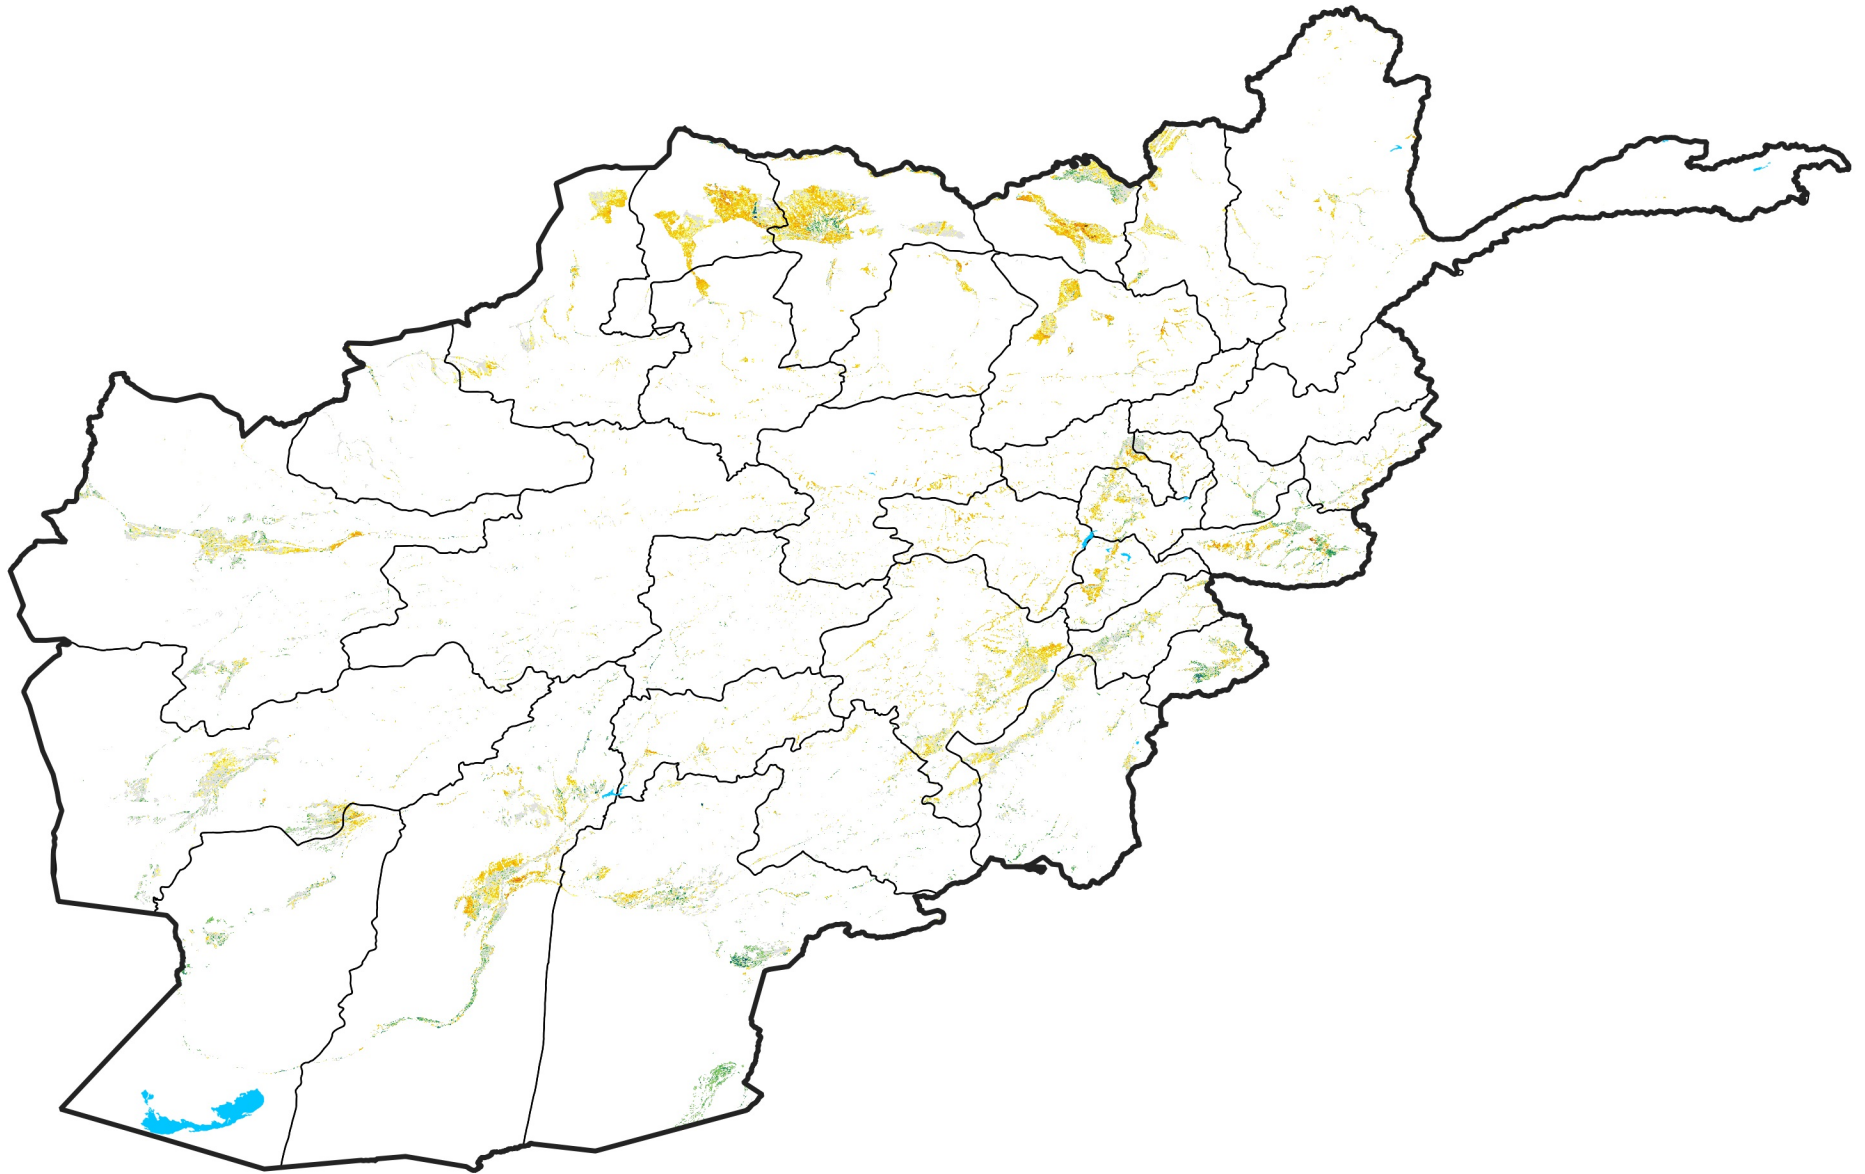

Afghanistan Irrigated Agricultural Areas

Percent of Mean NDVI

2011 / mean (2003 - 2022)

Period 25 / September 01 - 10, 2011

Percent of Normal