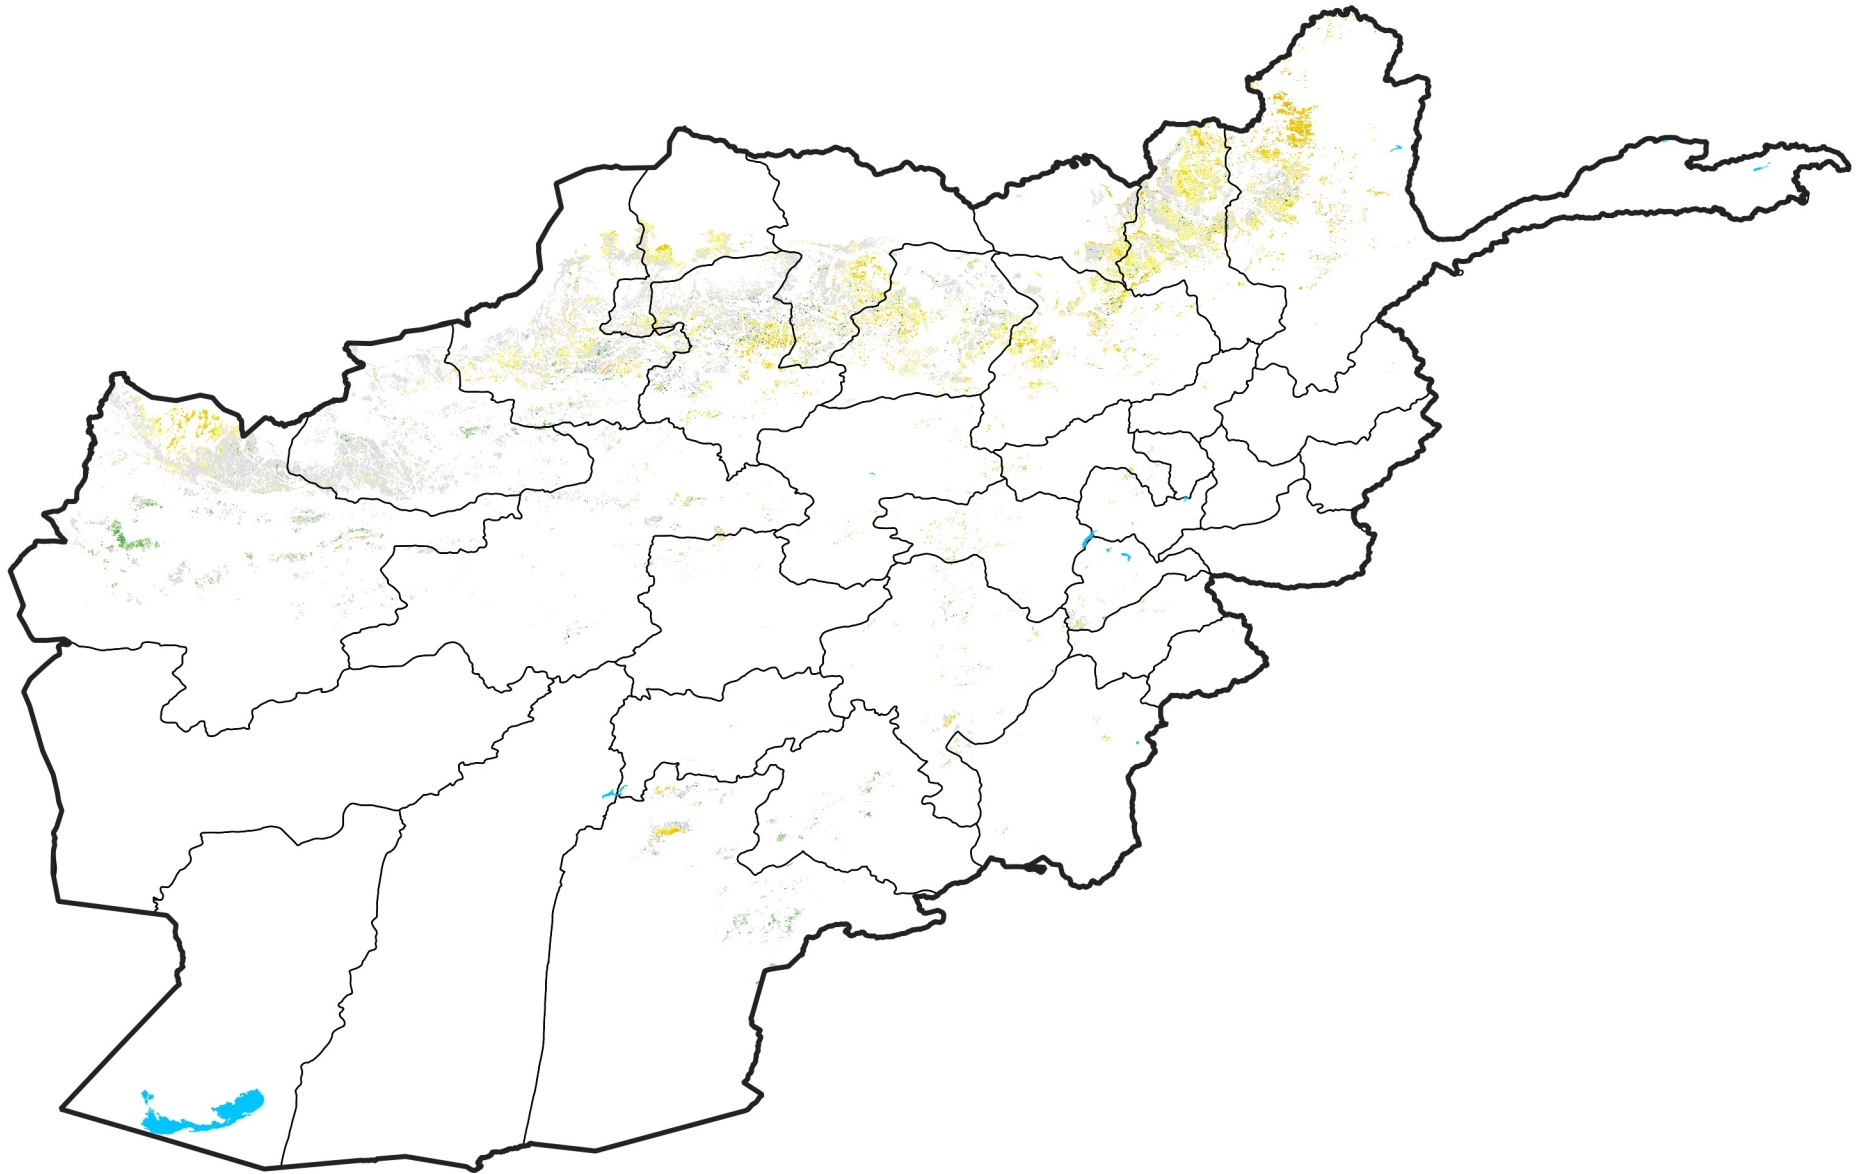

Afghanistan Rainfed Agricultural Areas

Percent of Mean NDVI

2011 / mean (2003 - 2022)

Period 25 / September 01 - 10, 2011

Percent of Normal