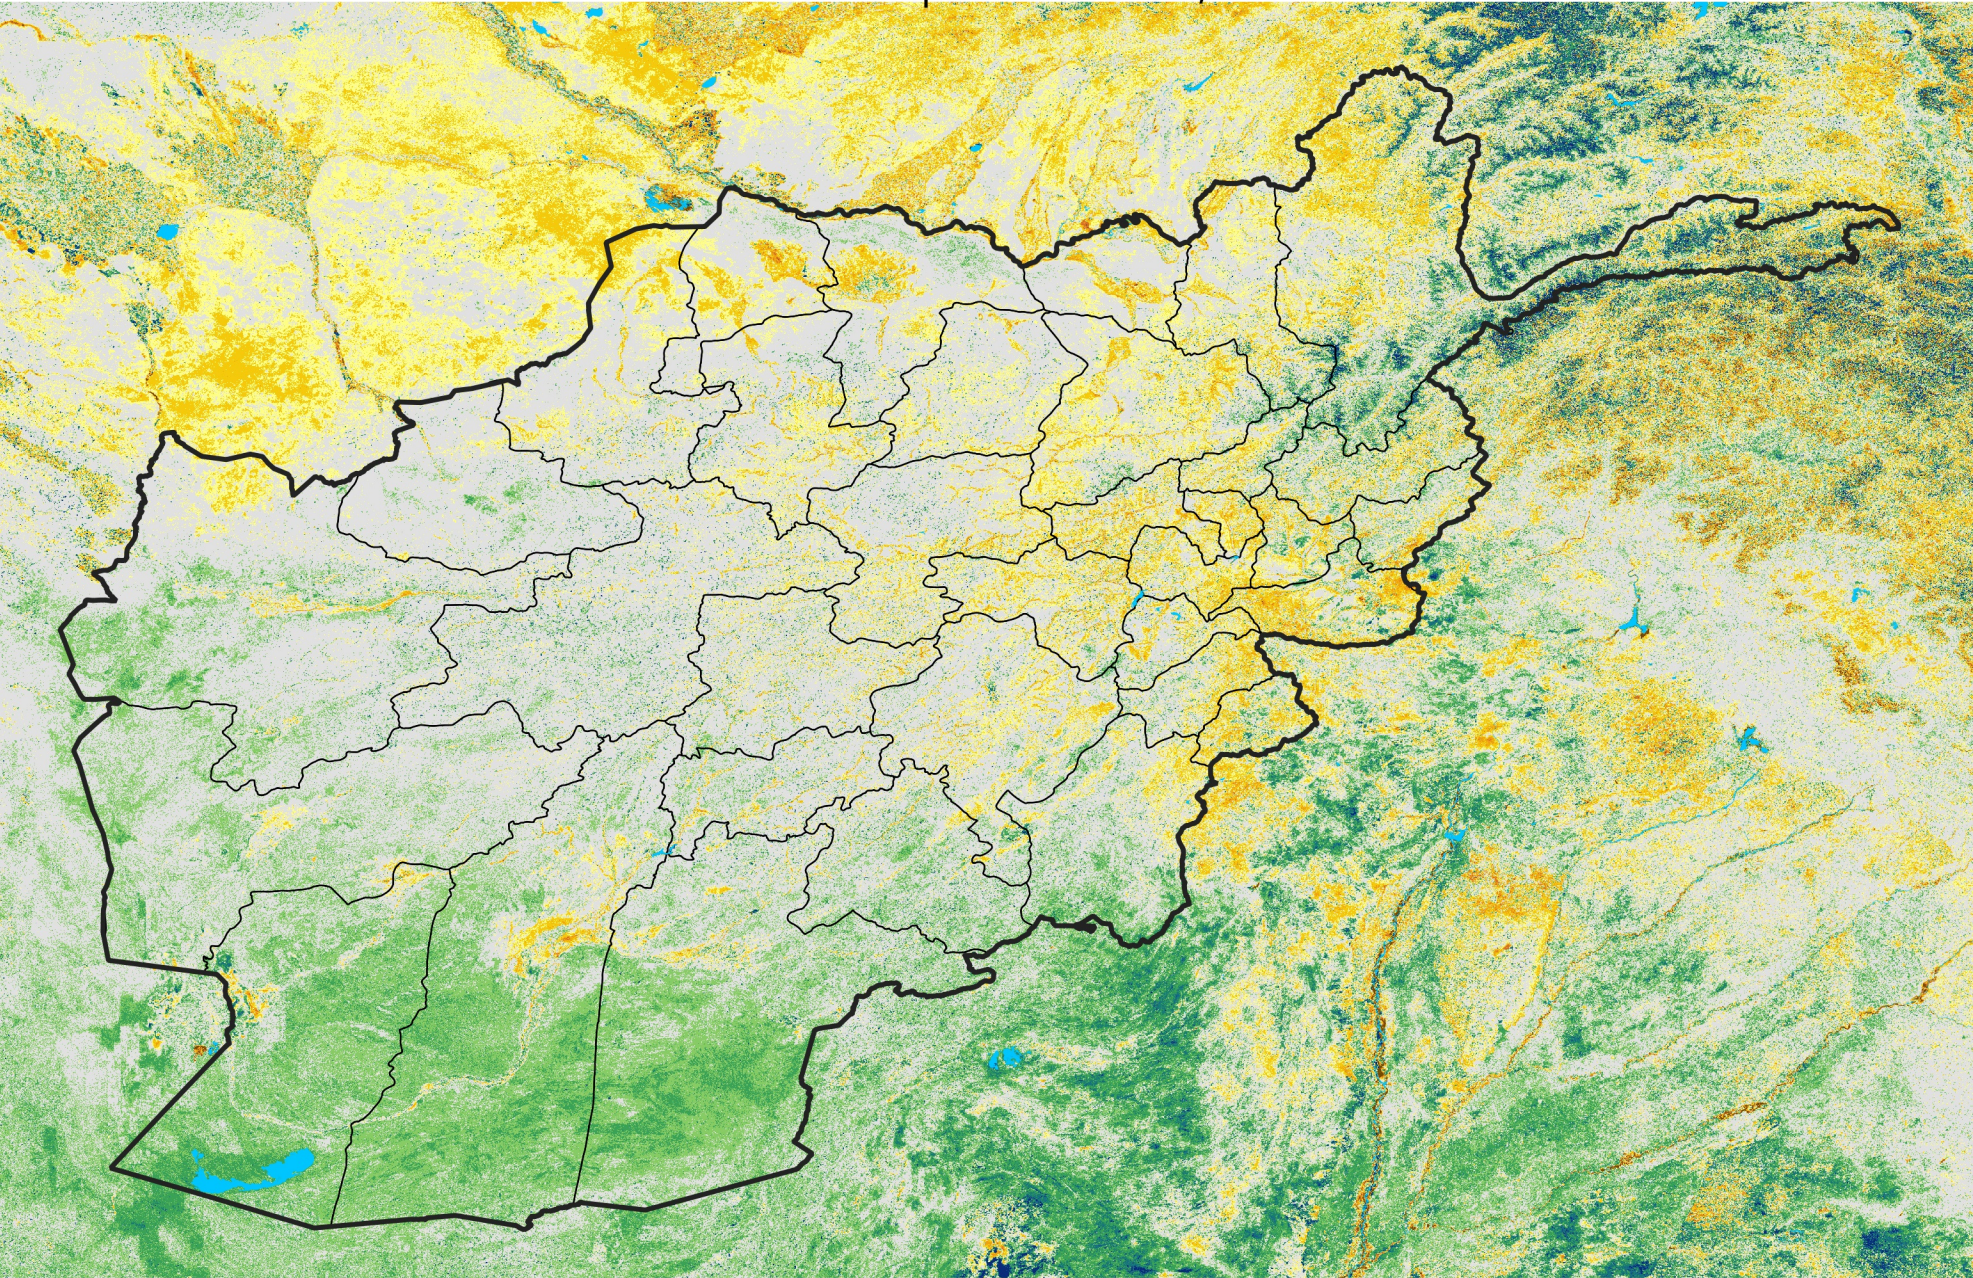

Afghanistan

Percent of Mean NDVI

2011 / mean (2003 - 2022)

Period 26 / September 11 - 20, 2011

Percent of Normal