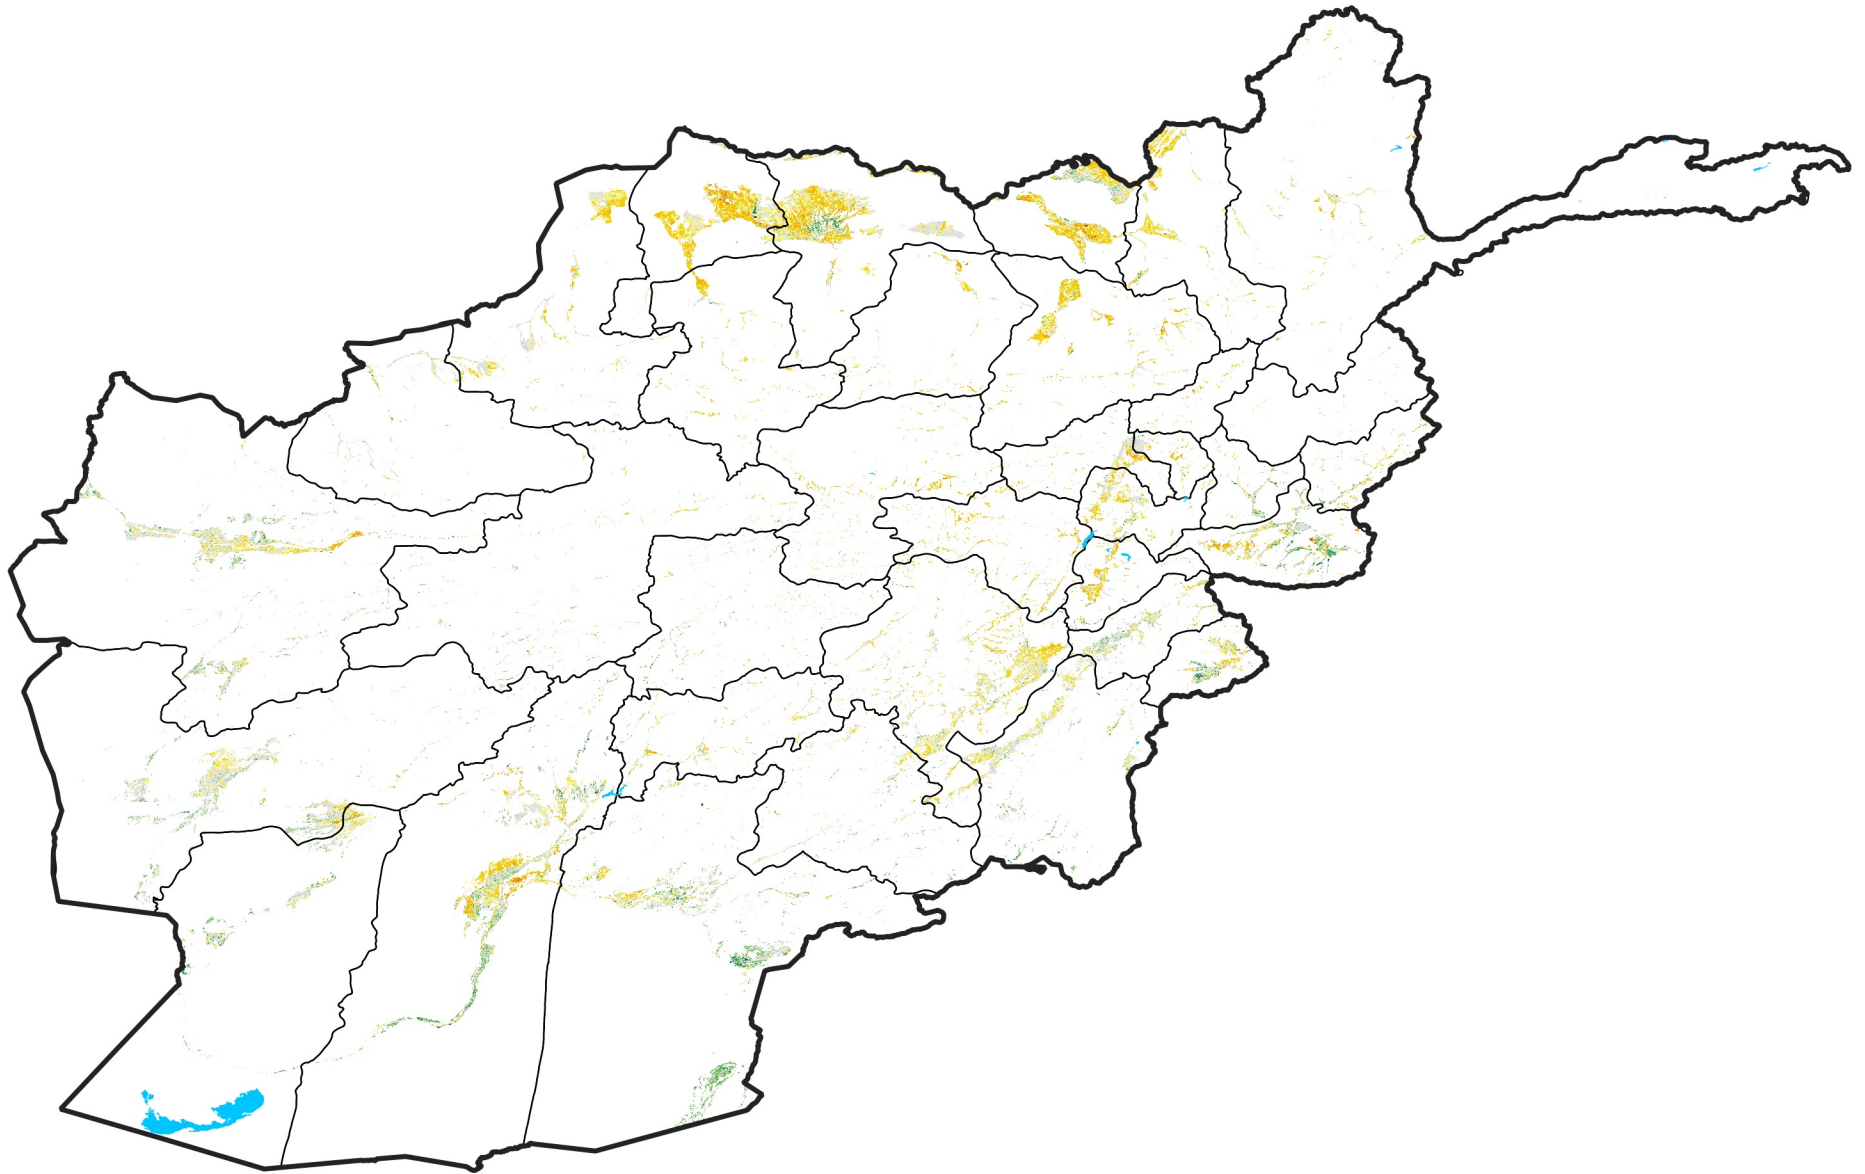

Afghanistan Irrigated Agricultural Areas

Percent of Mean NDVI

2011 / mean (2003 - 2022)

Period 26 / September 11 - 20, 2011

Percent of Normal