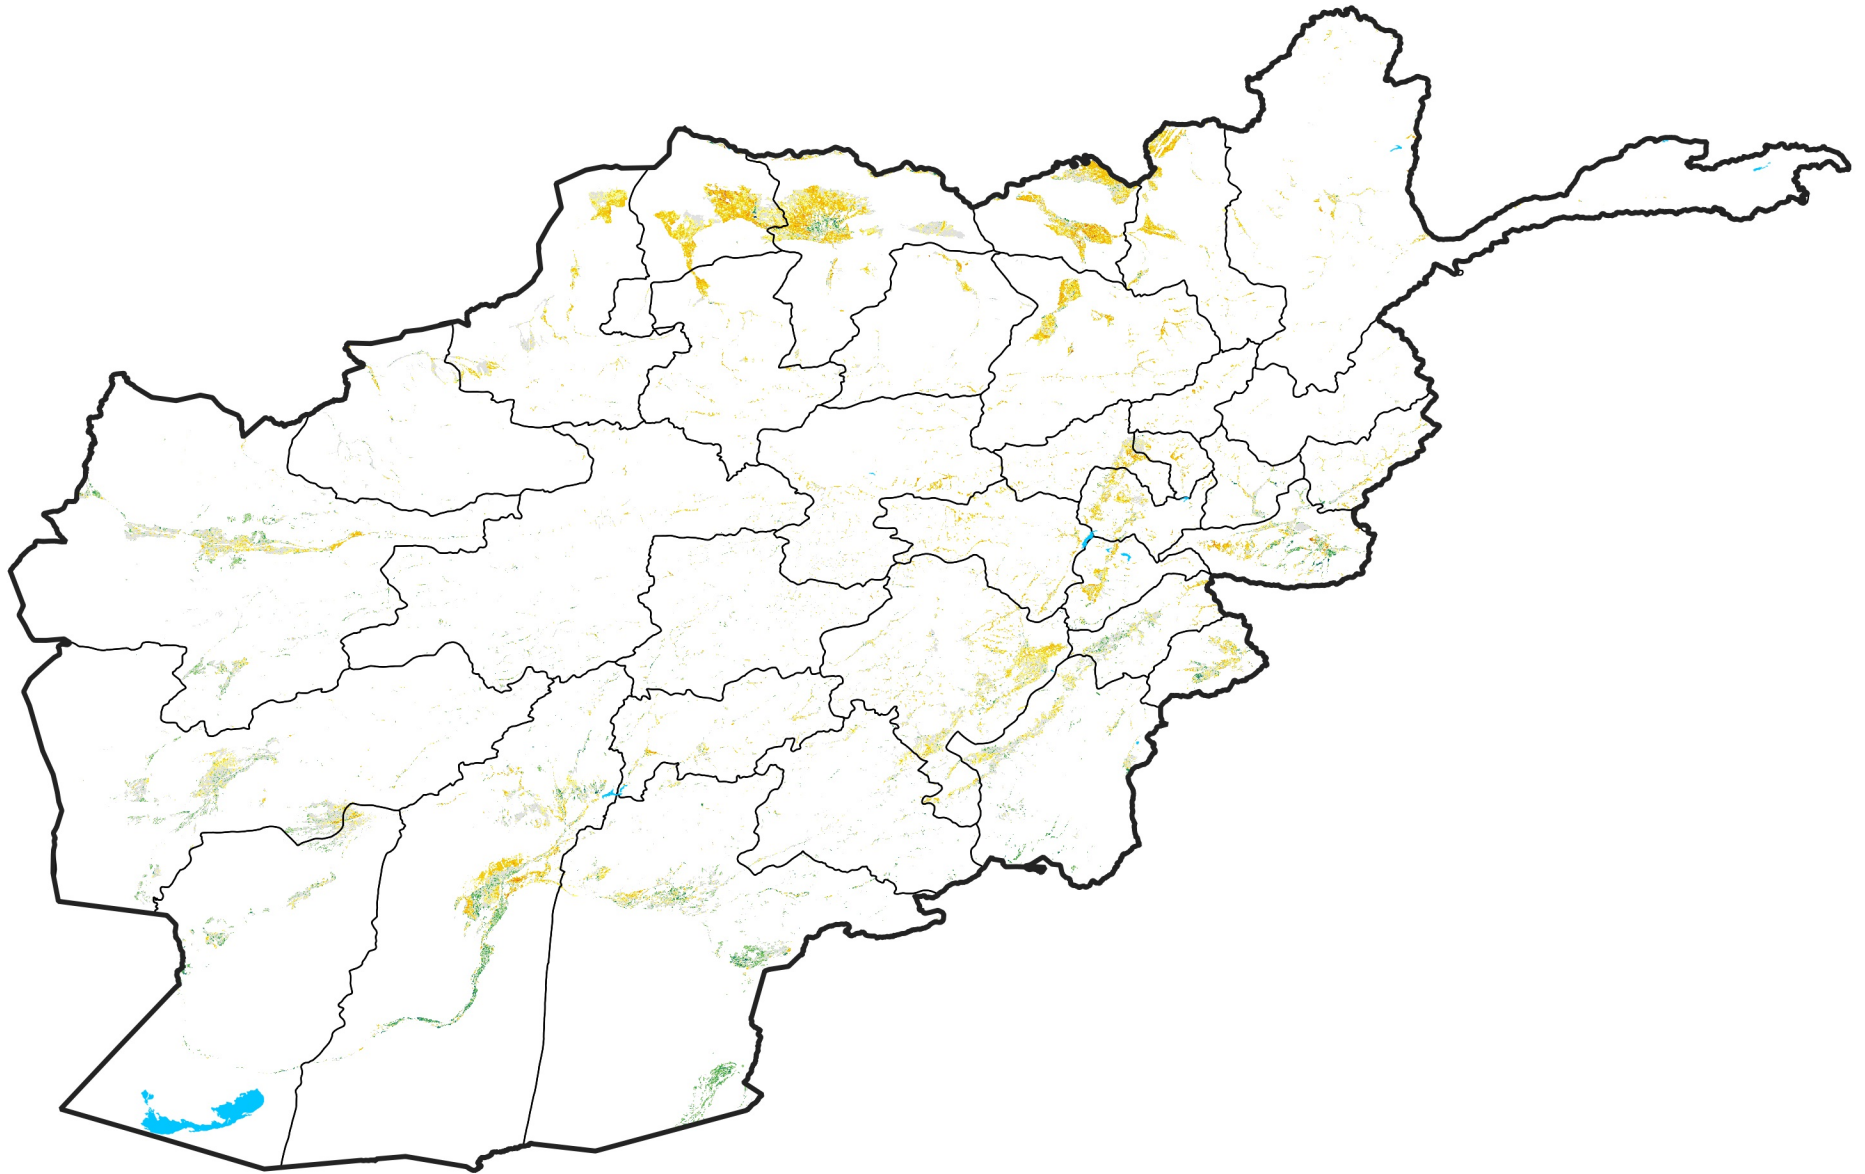

Afghanistan Irrigated Agricultural Areas

Percent of Mean NDVI

2011 / mean (2003 - 2022)

Period 27 / September 21 - 30, 2011

Percent of Normal