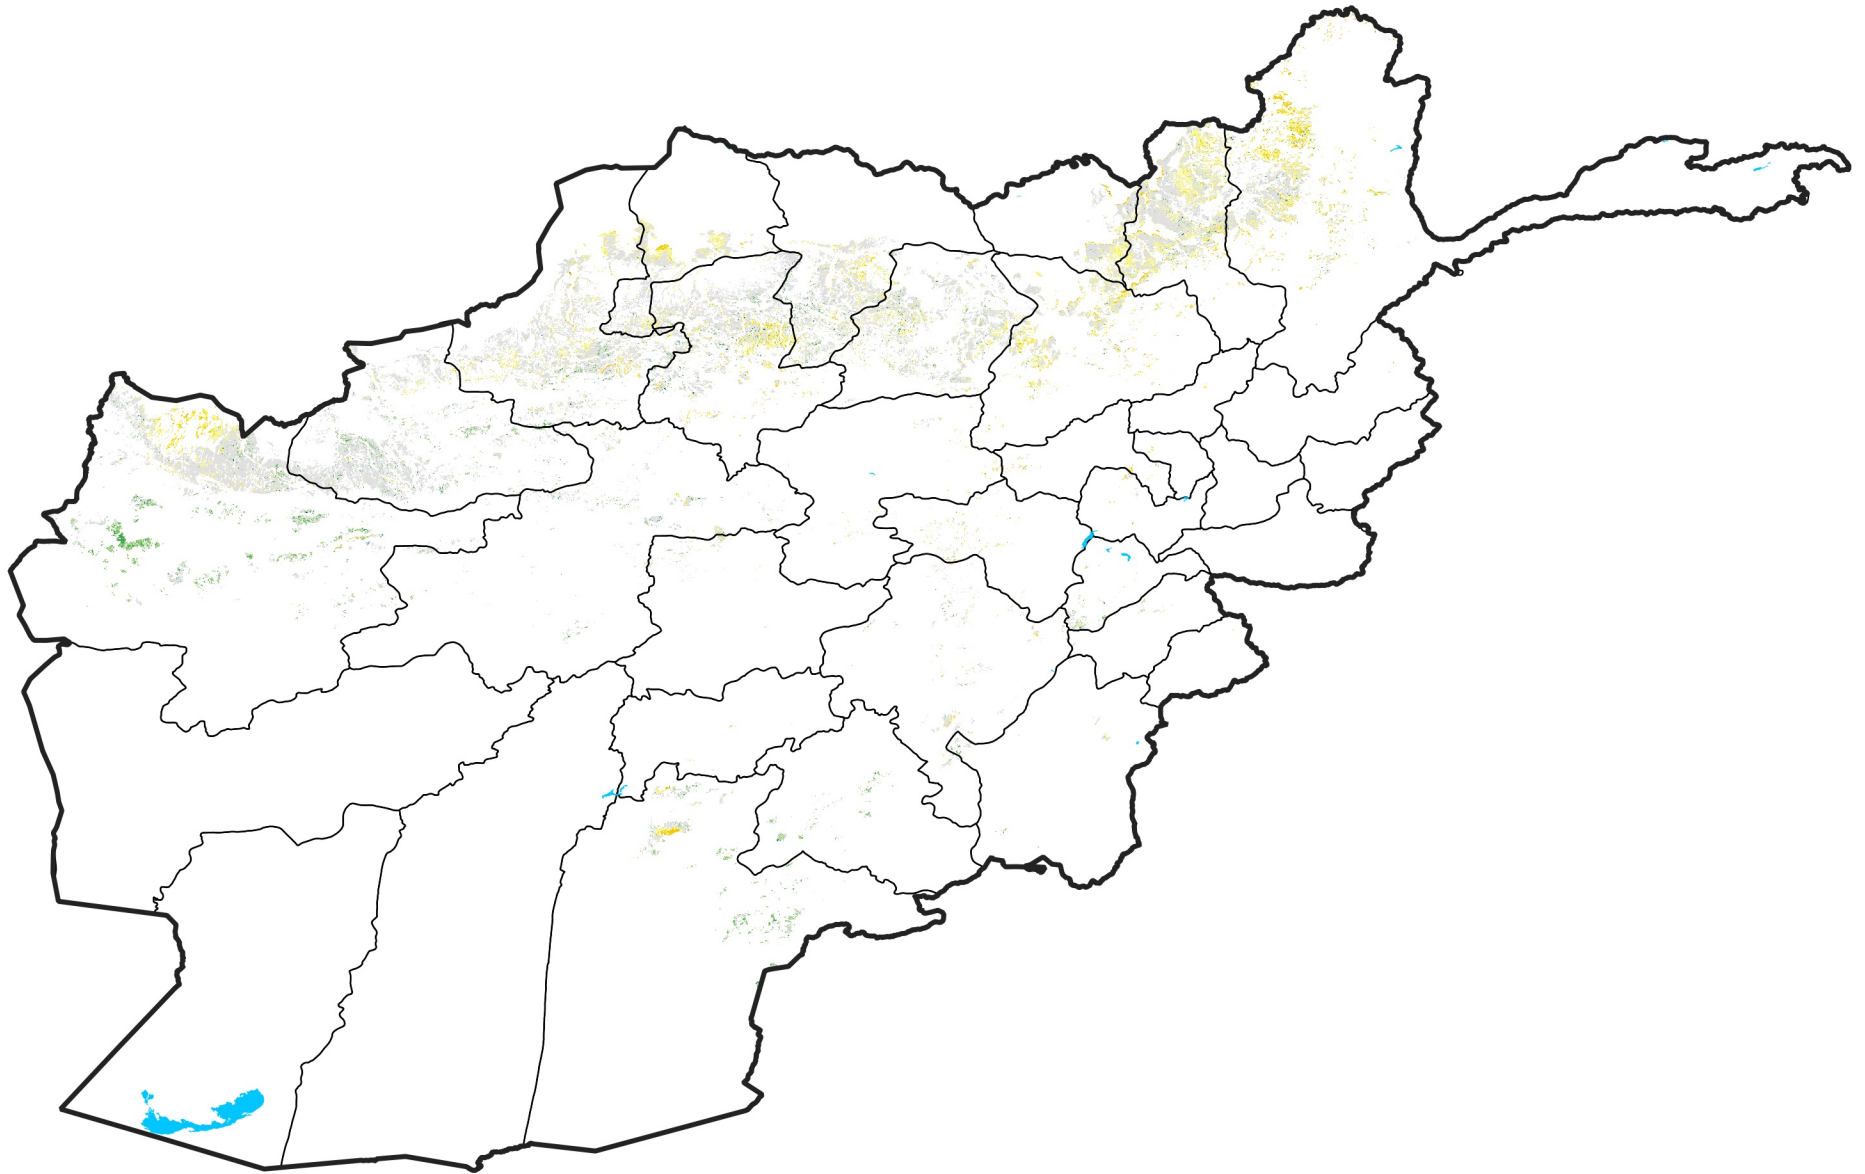

Afghanistan Rainfed Agricultural Areas

Percent of Mean NDVI

2011 / mean (2003 - 2022)

Period 27 / September 21 - 30, 2011

Percent of Normal