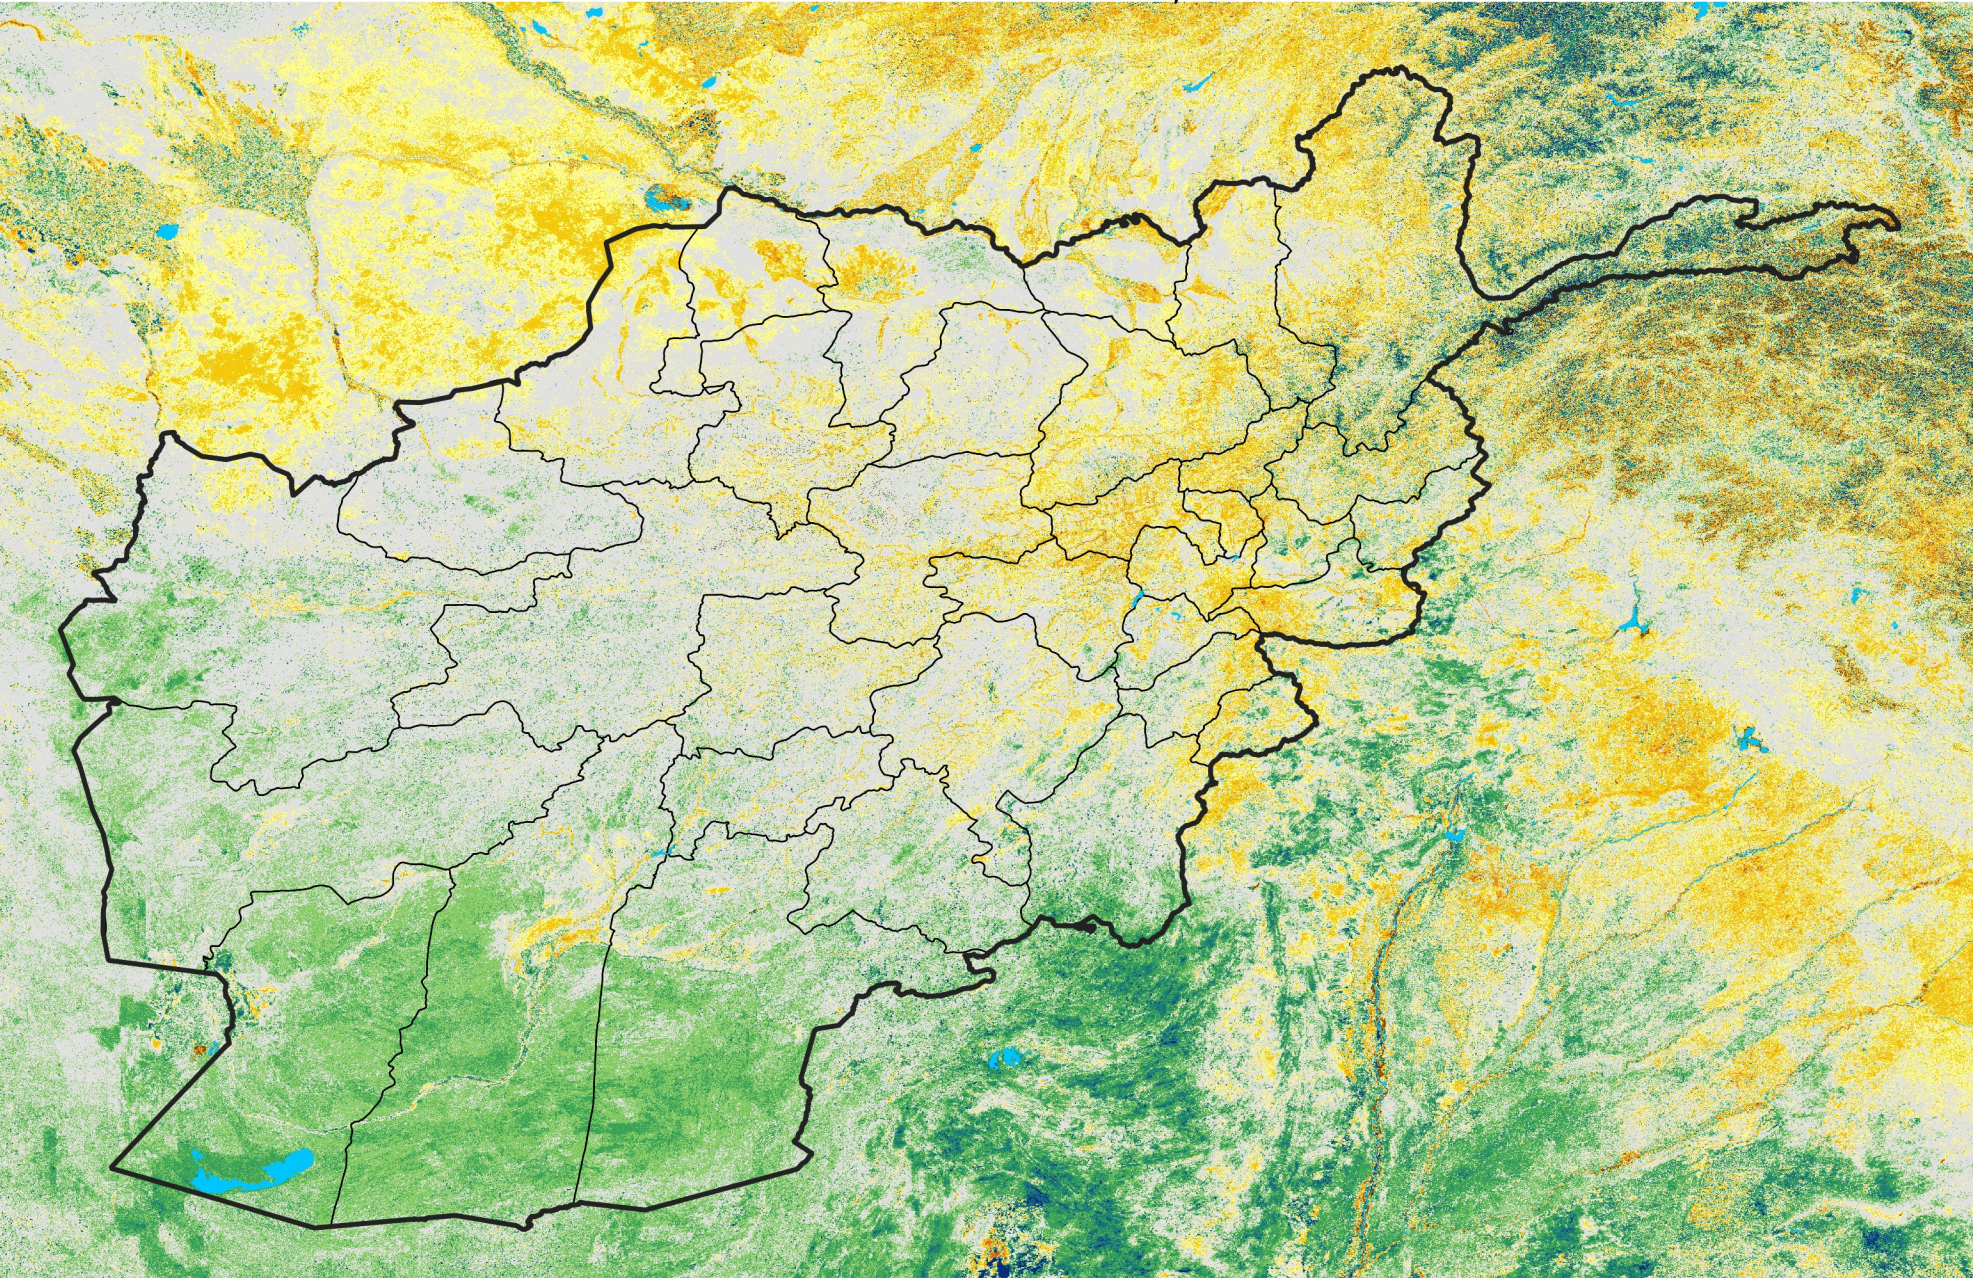

Afghanistan

Percent of Mean NDVI

2011 / mean (2003 - 2022)

Period 28 / October 01 - 10, 2011

Percent of Normal