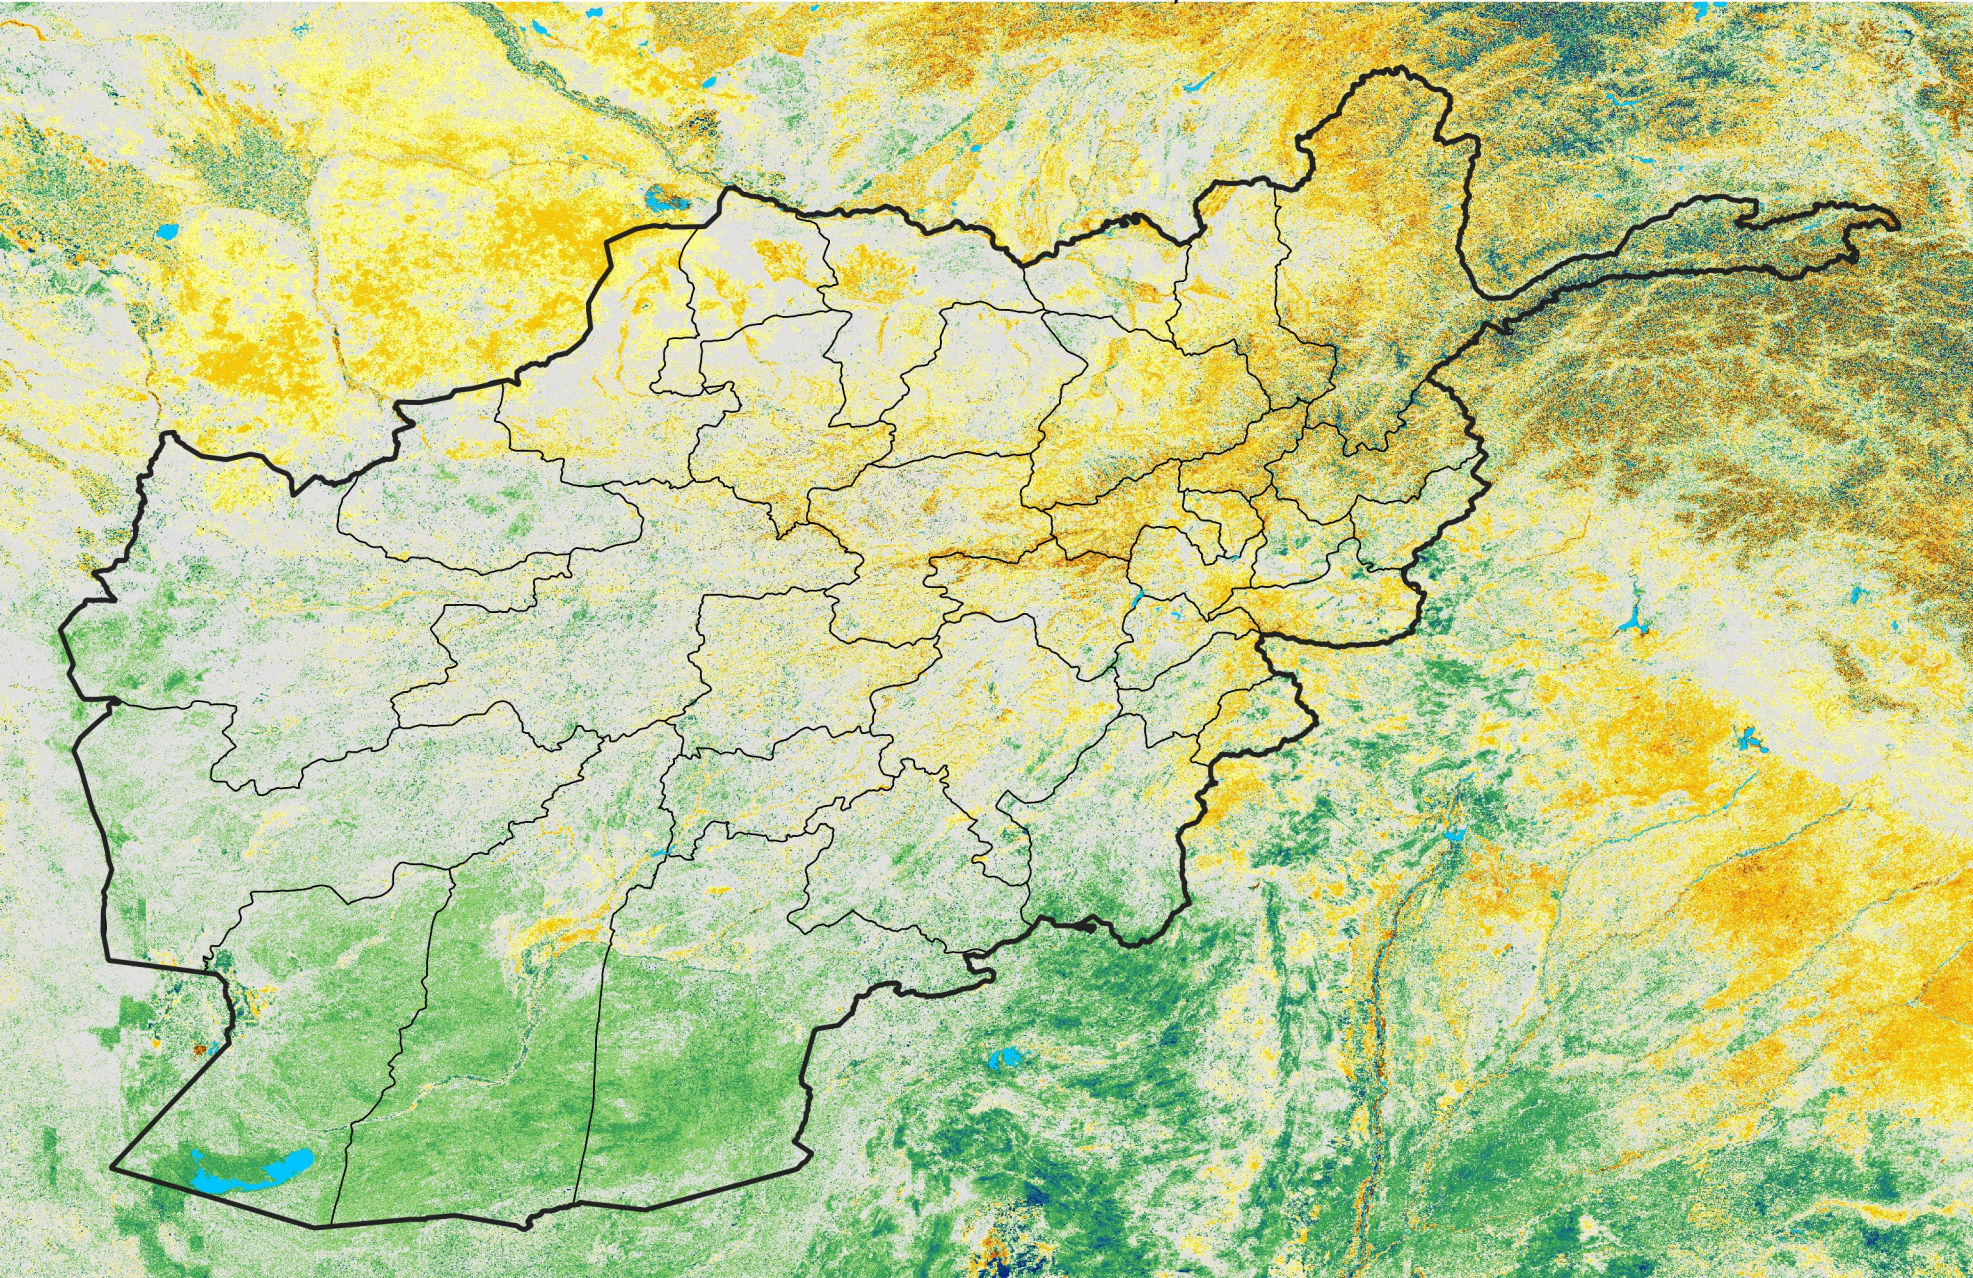

Afghanistan

Percent of Mean NDVI

2011 / mean (2003 - 2022)

Period 29 / October 11 - 20, 2011

Percent of Normal