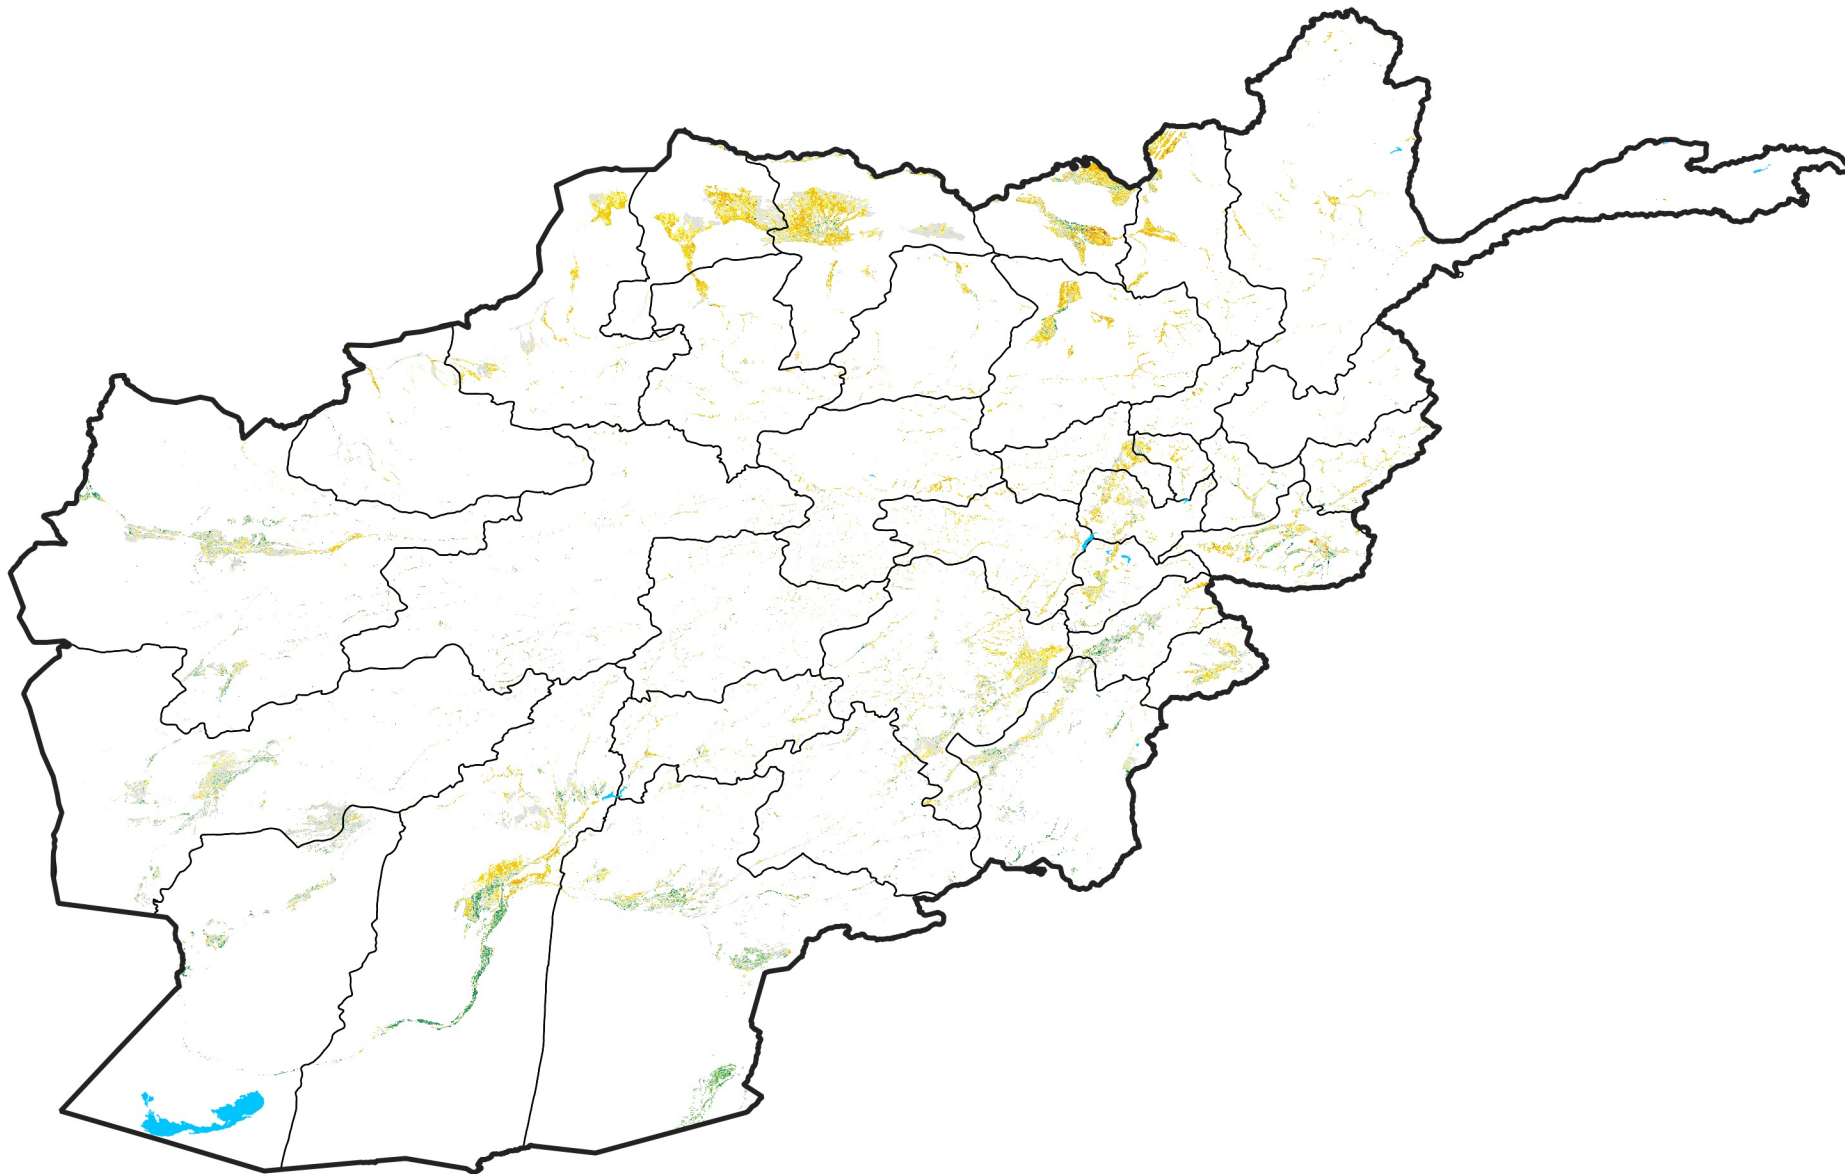

Afghanistan Irrigated Agricultural Areas

Percent of Mean NDVI

2011 / mean (2003 - 2022)

Period 29 / October 11 - 20, 2011

Percent of Normal