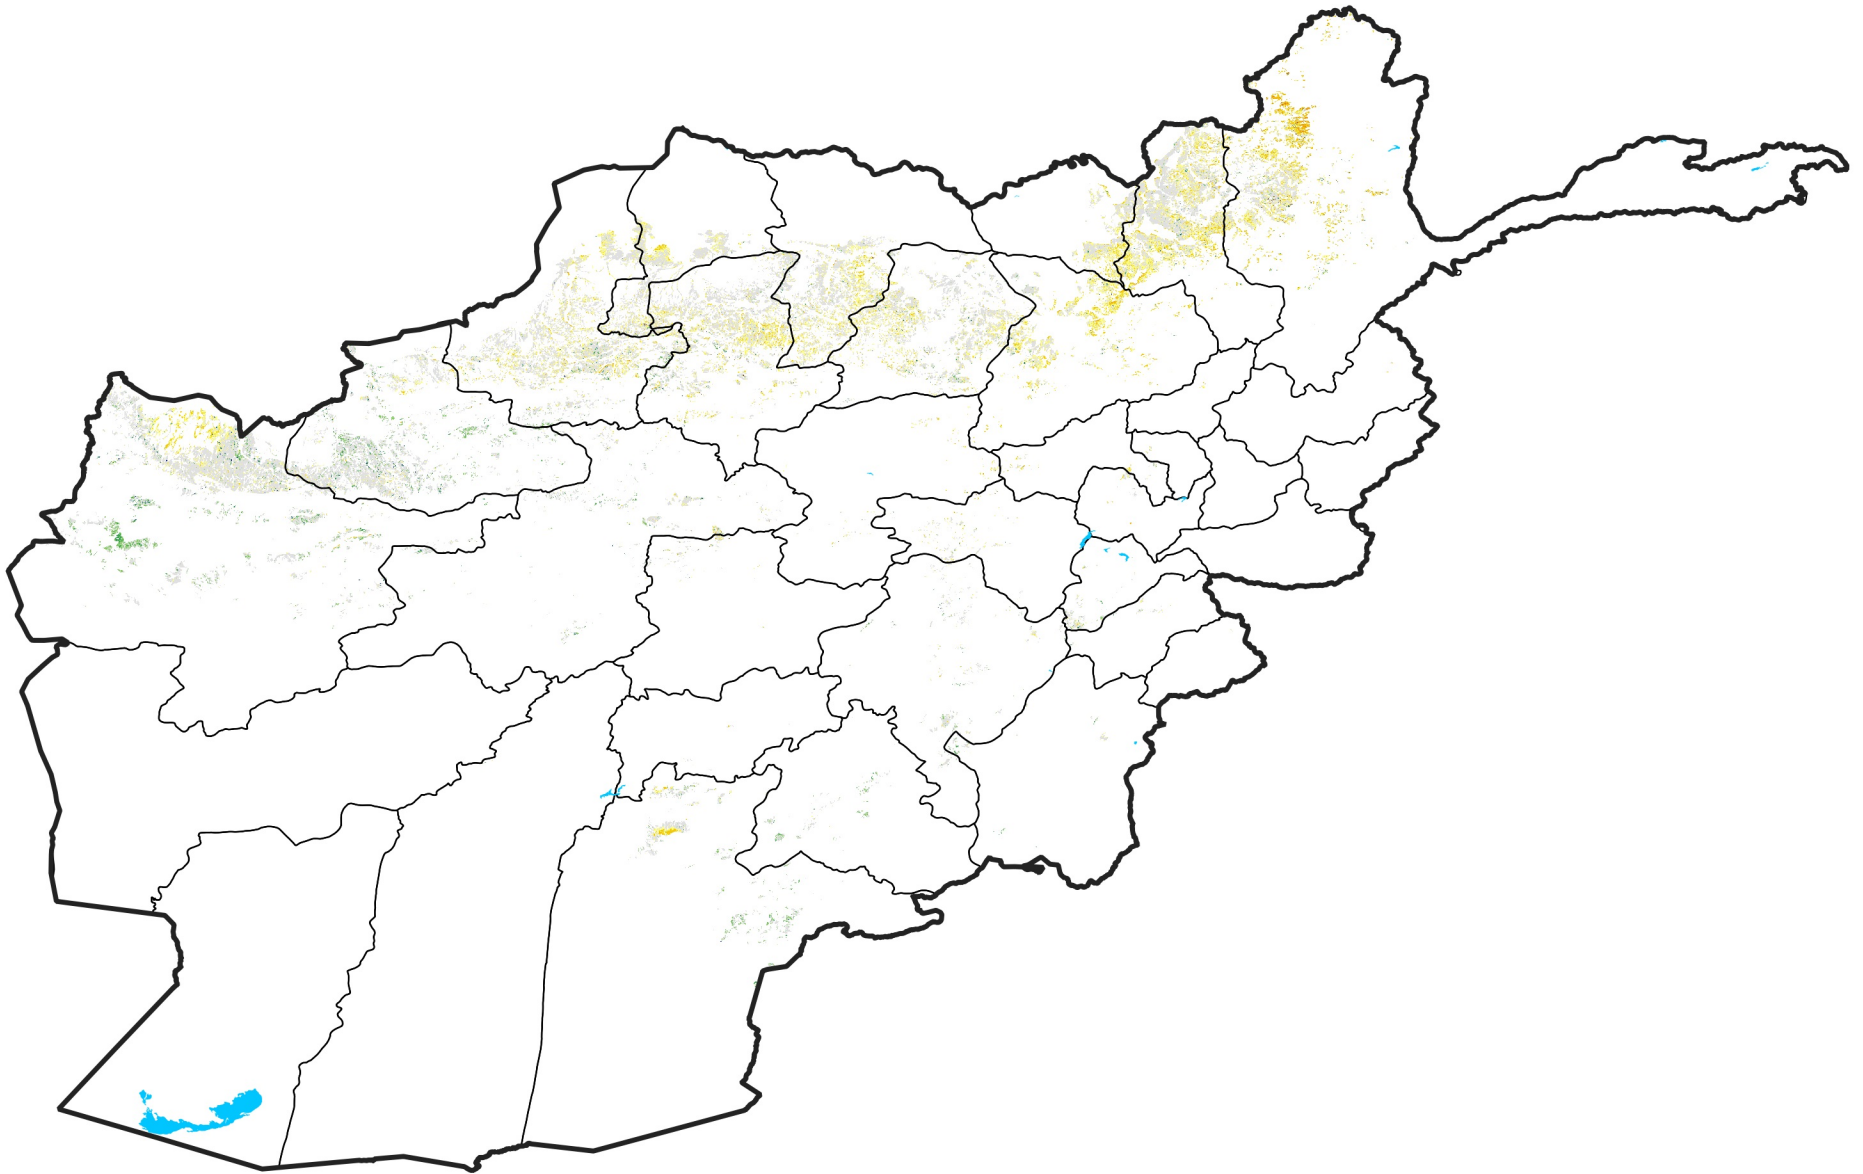

Afghanistan Rainfed Agricultural Areas

Percent of Mean NDVI

2011 / mean (2003 - 2022)

Period 29 / October 11 - 20, 2011

Percent of Normal