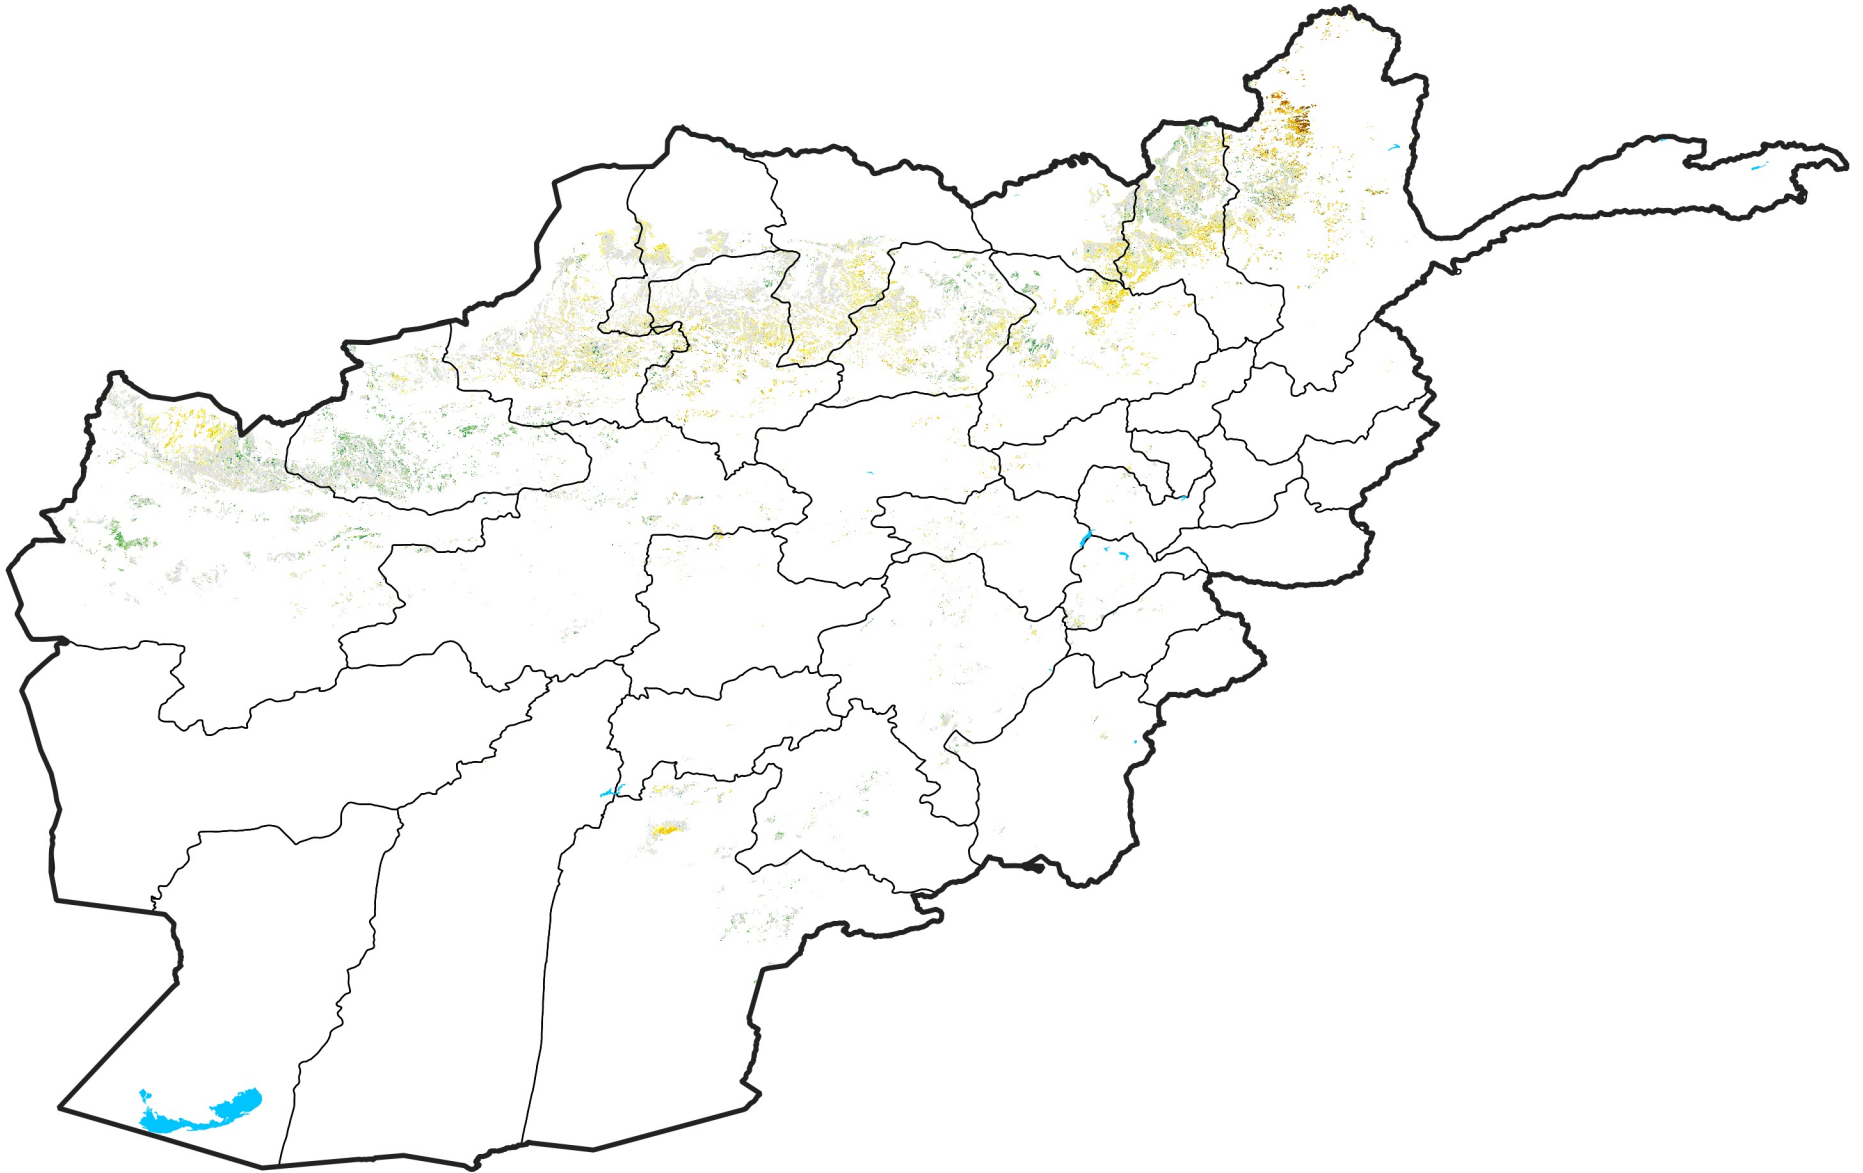

Afghanistan Rainfed Agricultural Areas

Percent of Mean NDVI

2011 / mean (2003 - 2022)

Period 30 / October 21 - 31, 2011

Percent of Normal