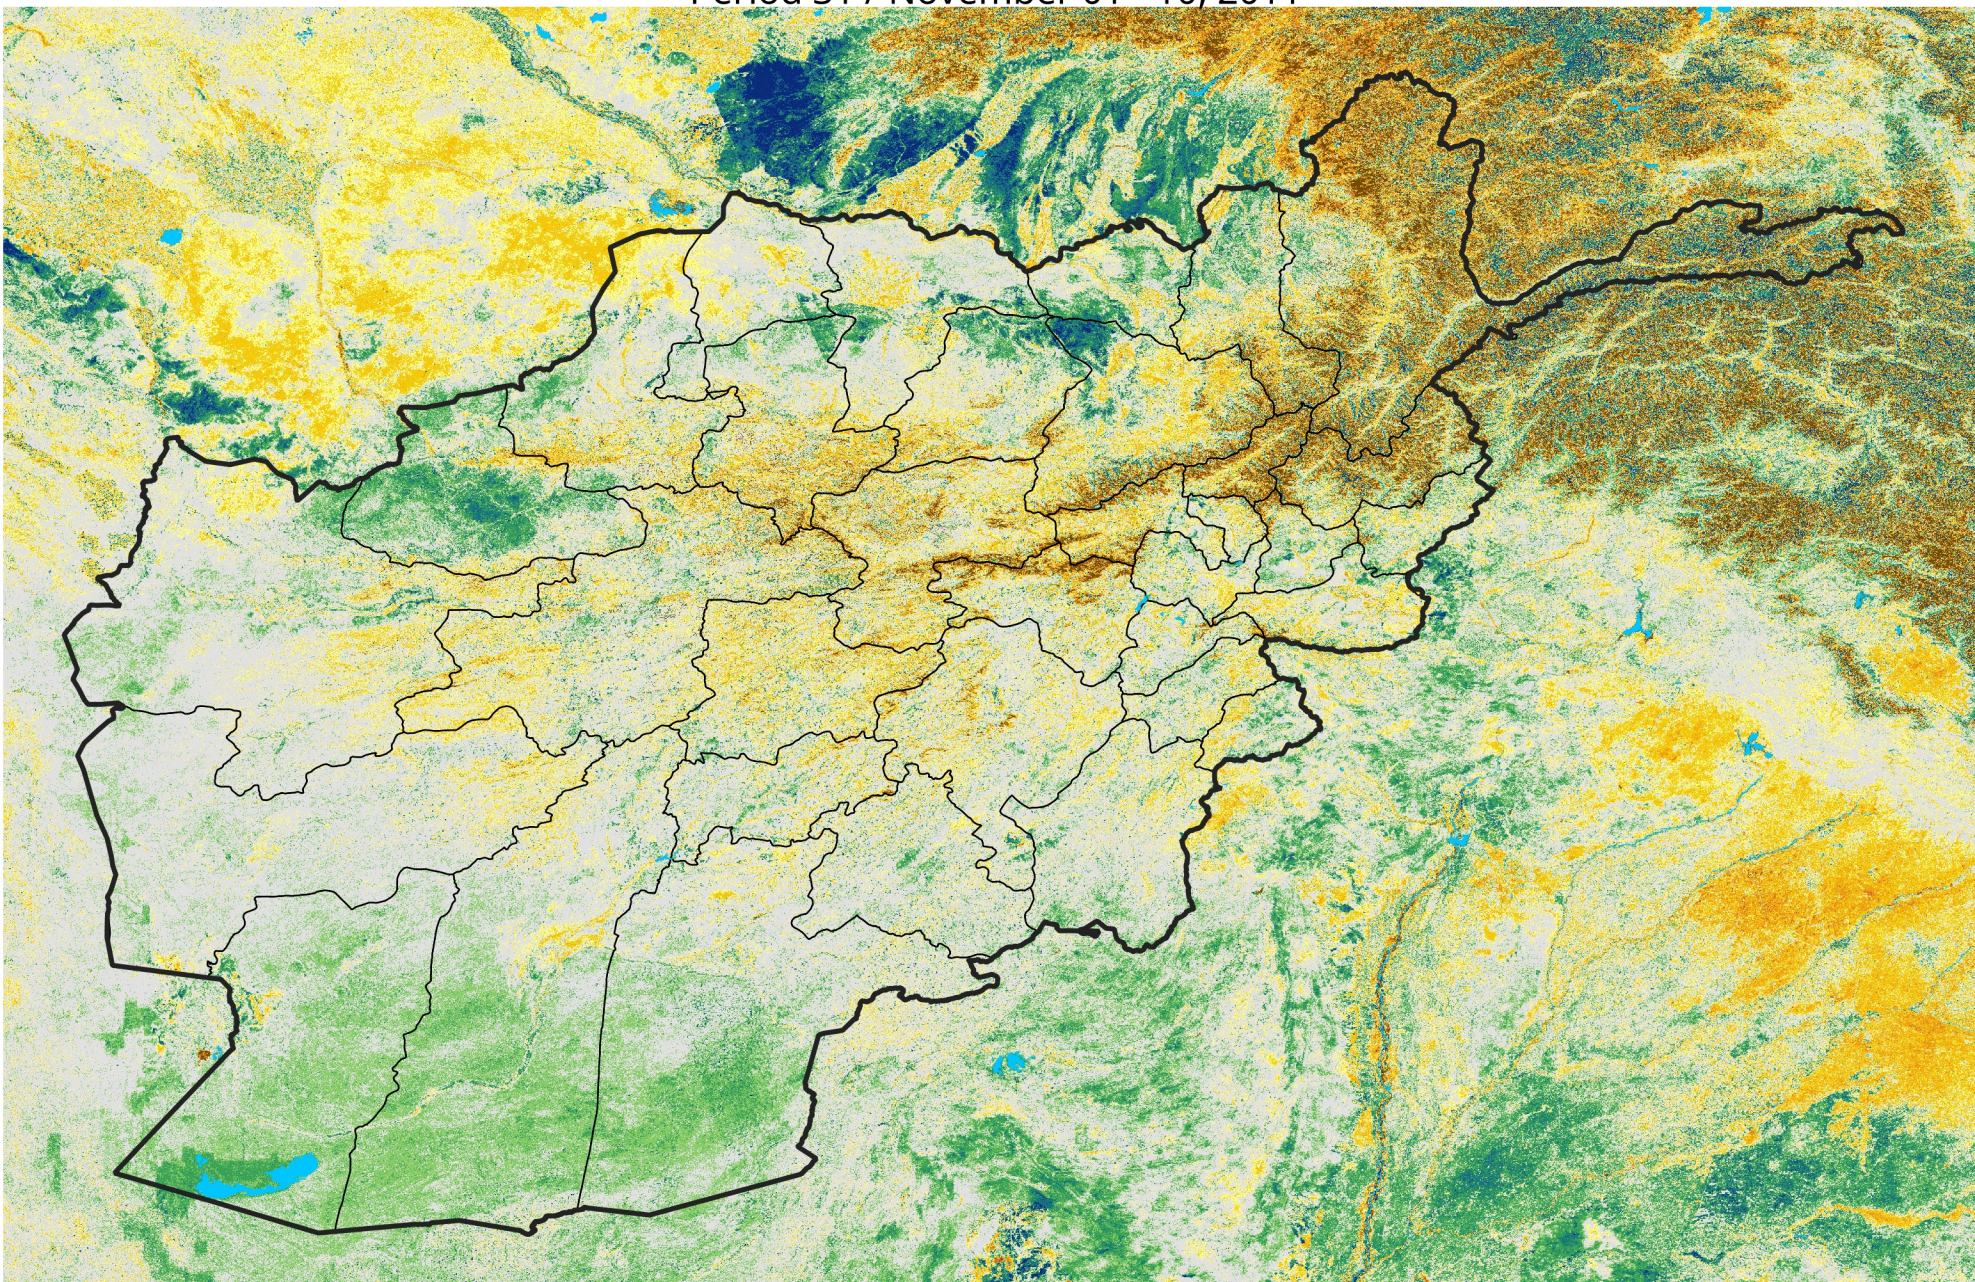

Afghanistan

Percent of Mean NDVI

2011 / mean (2003 - 2022)

Period 31 / November 01 - 10, 2011

Percent of Normal