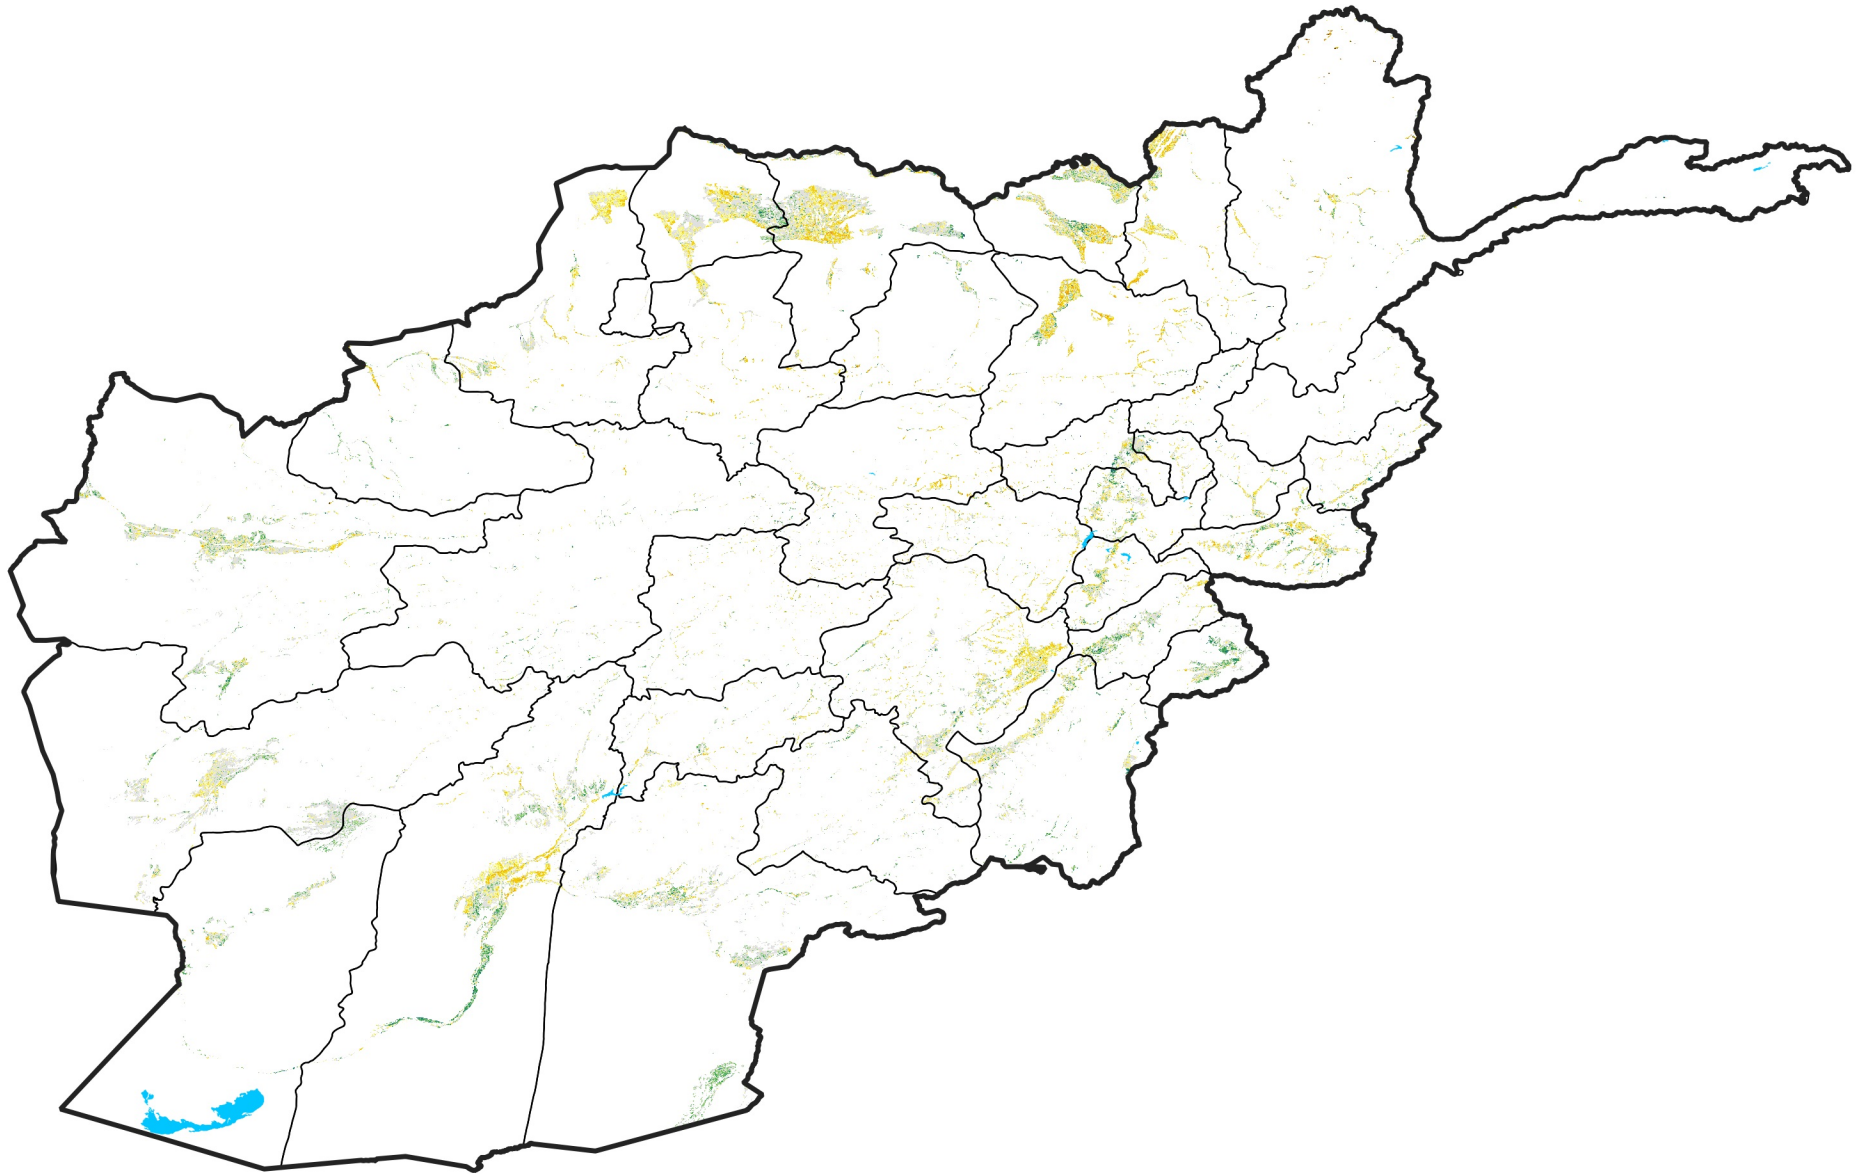

Afghanistan Irrigated Agricultural Areas

Percent of Mean NDVI

2011 / mean (2003 - 2022)

Period 31 / November 01 - 10, 2011

Percent of Normal