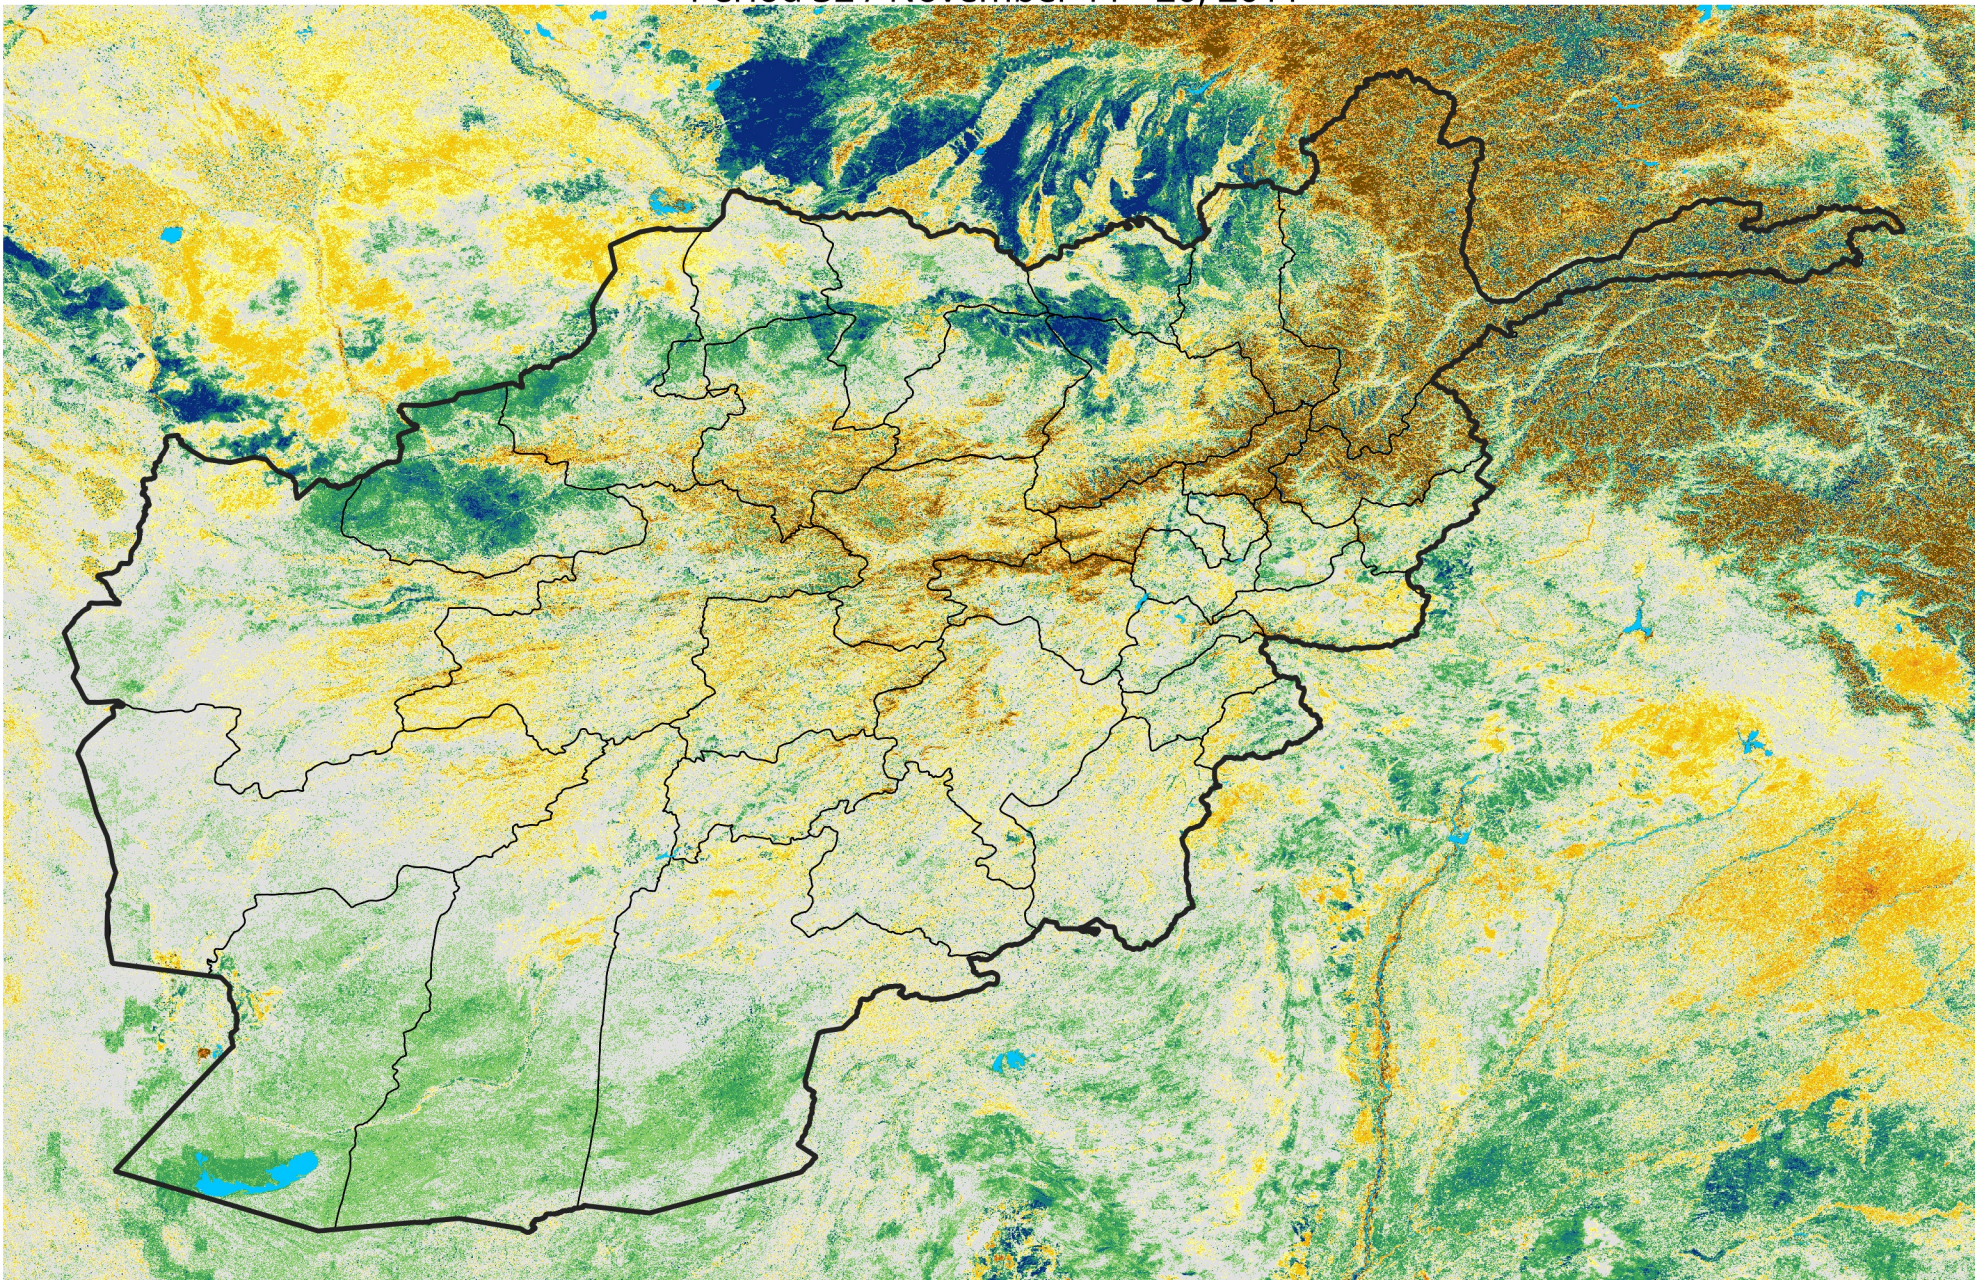

Afghanistan

Percent of Mean NDVI

2011 / mean (2003 - 2022)

Period 32 / November 11 - 20, 2011

Percent of Normal