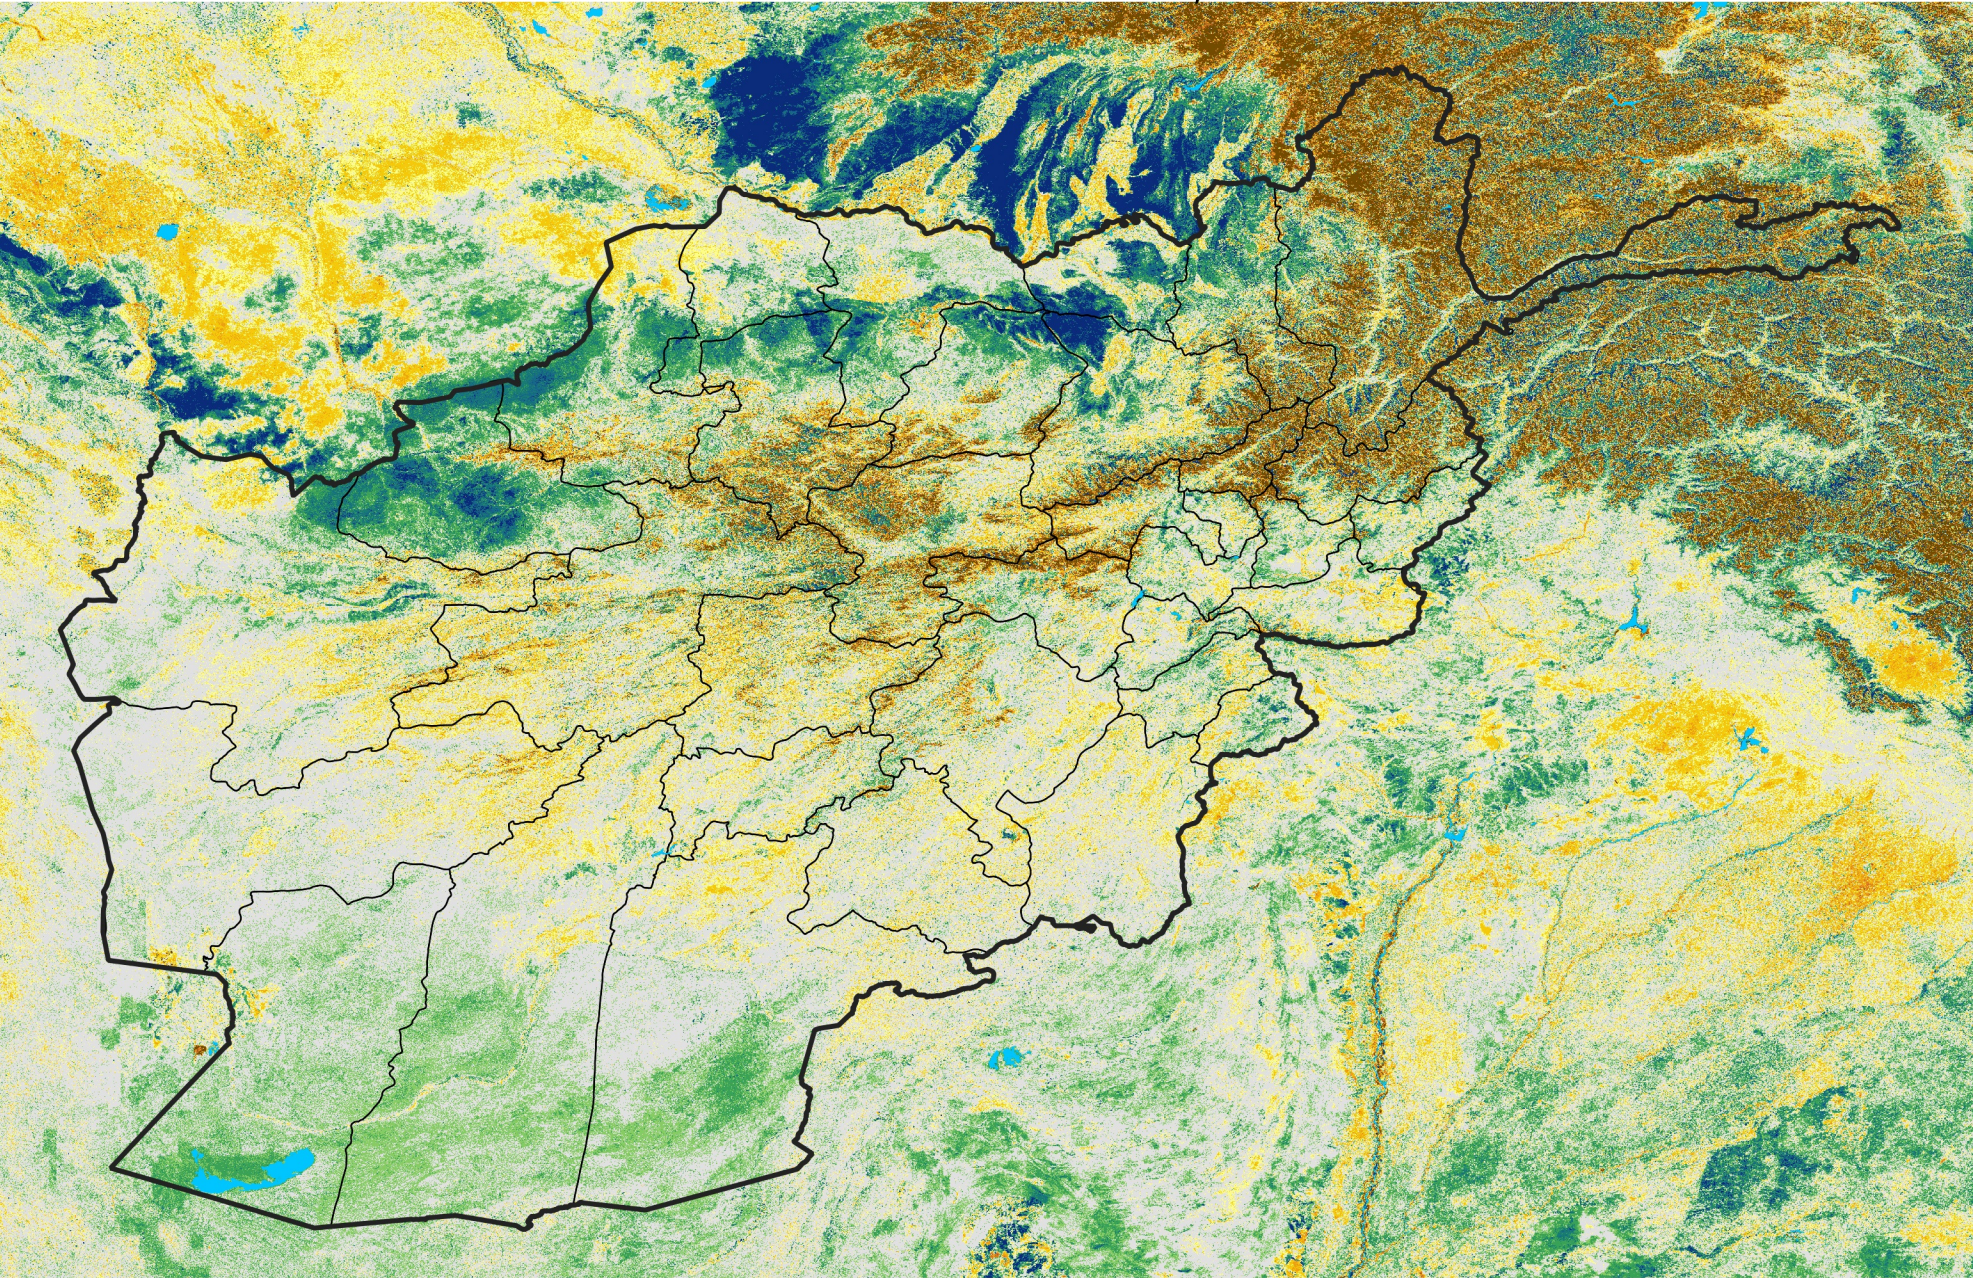

Afghanistan

Percent of Mean NDVI

2011 / mean (2003 - 2022)

Period 33 / November 21 - 30, 2011

Percent of Normal