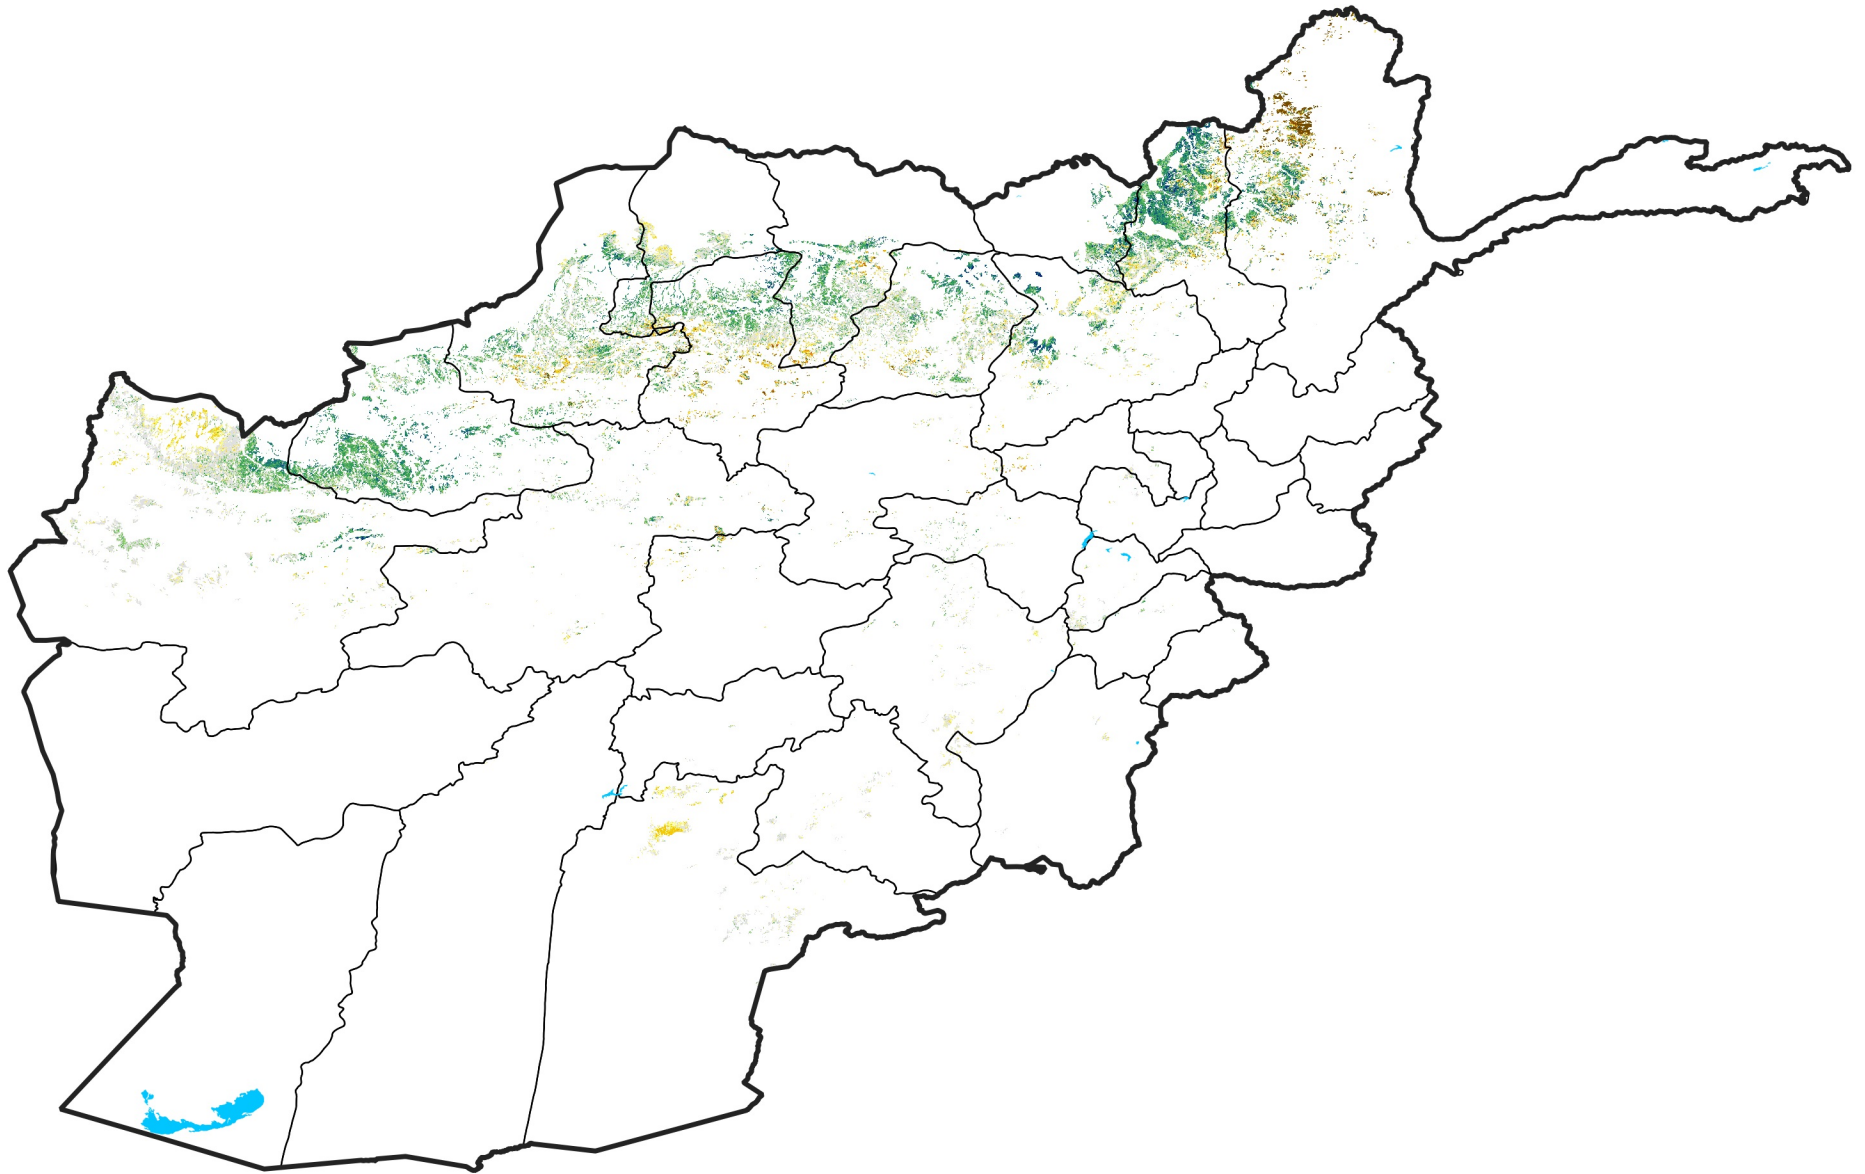

Afghanistan Rainfed Agricultural Areas

Percent of Mean NDVI

2011 / mean (2003 - 2022)

Period 33 / November 21 - 30, 2011

Percent of Normal