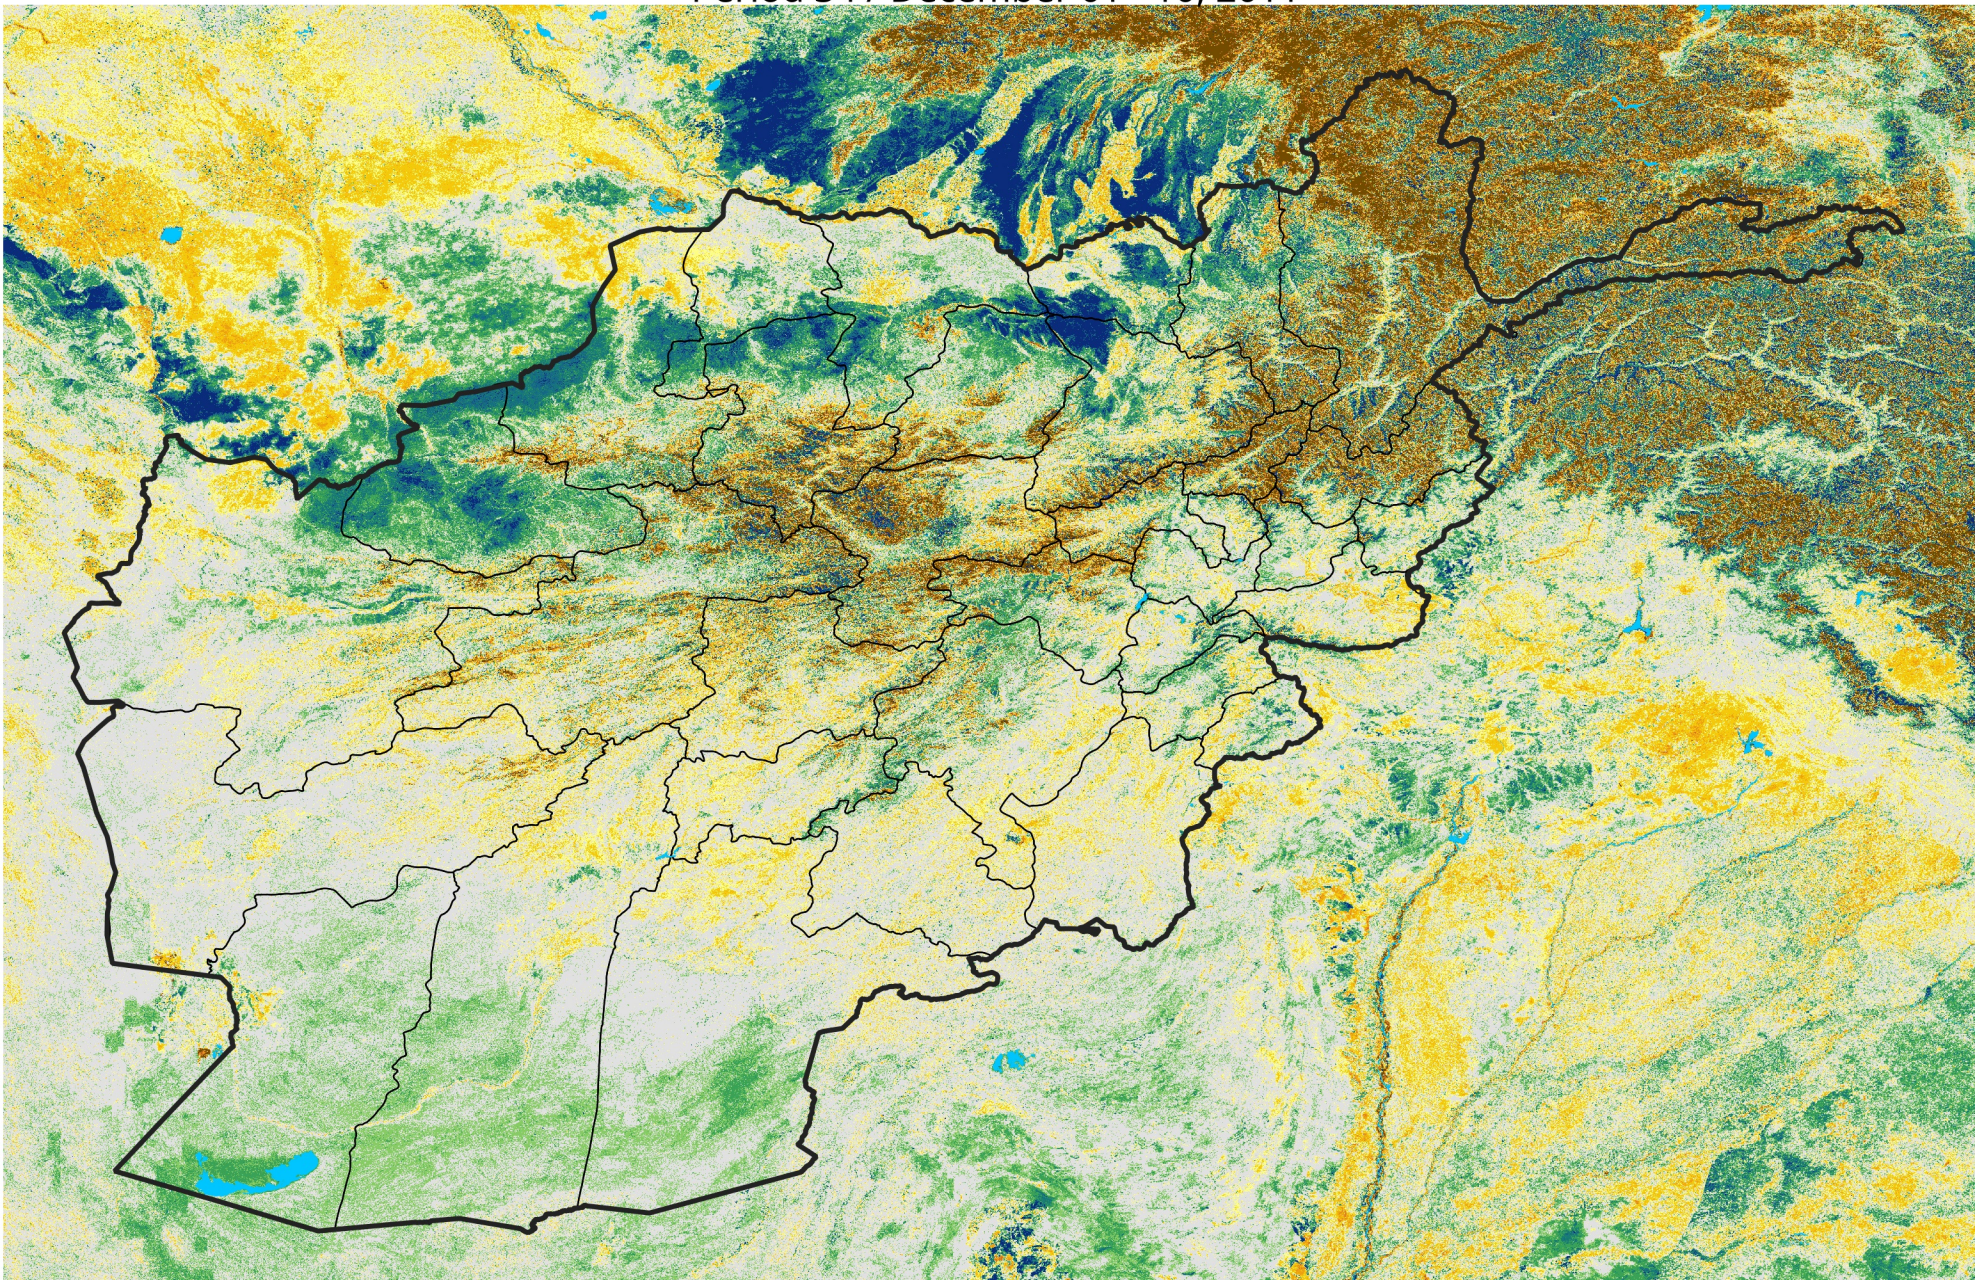

Afghanistan

Percent of Mean NDVI

2011 / mean (2003 - 2022)

Period 34 / December 01 - 10, 2011

Percent of Normal