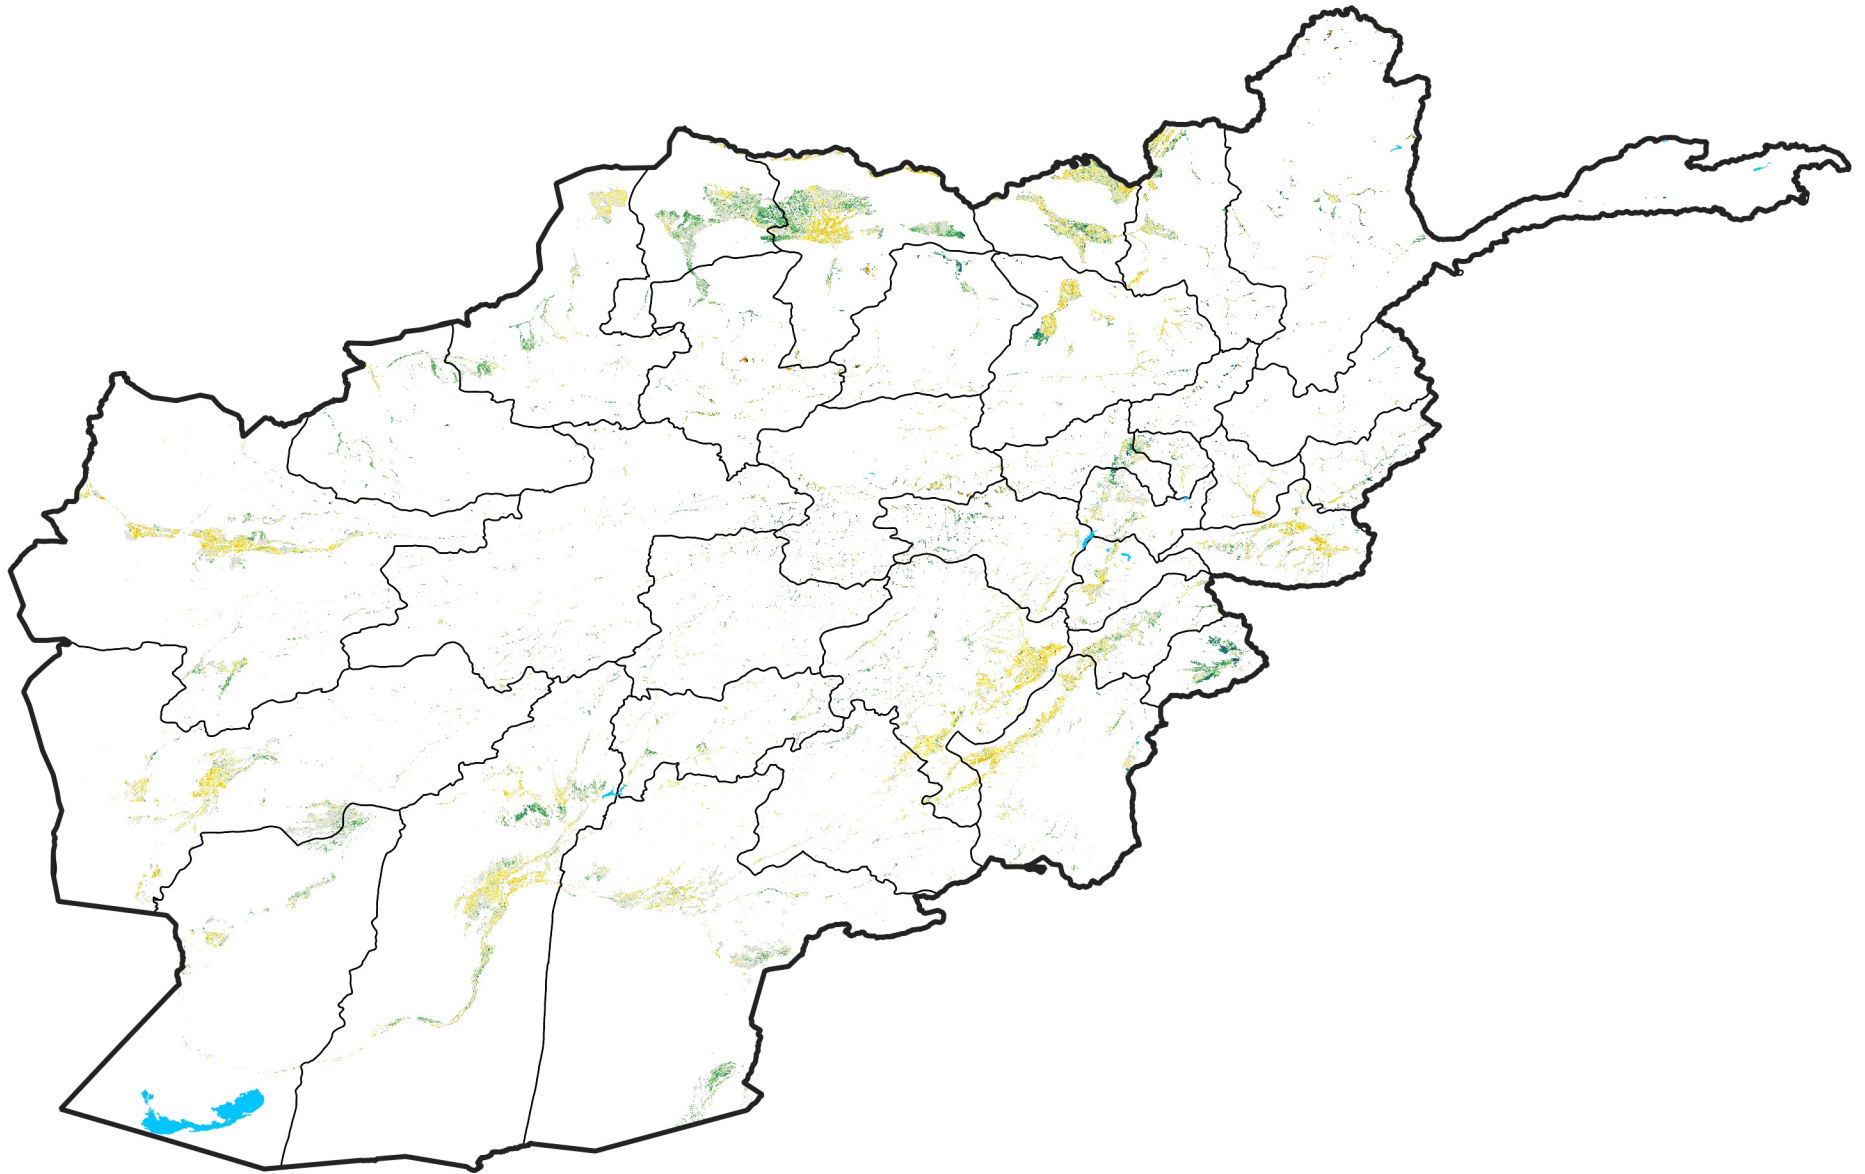

Afghanistan Irrigated Agricultural Areas

Percent of Mean NDVI

2011 / mean (2003 - 2022)

Period 34 / December 01 - 10, 2011

Percent of Normal