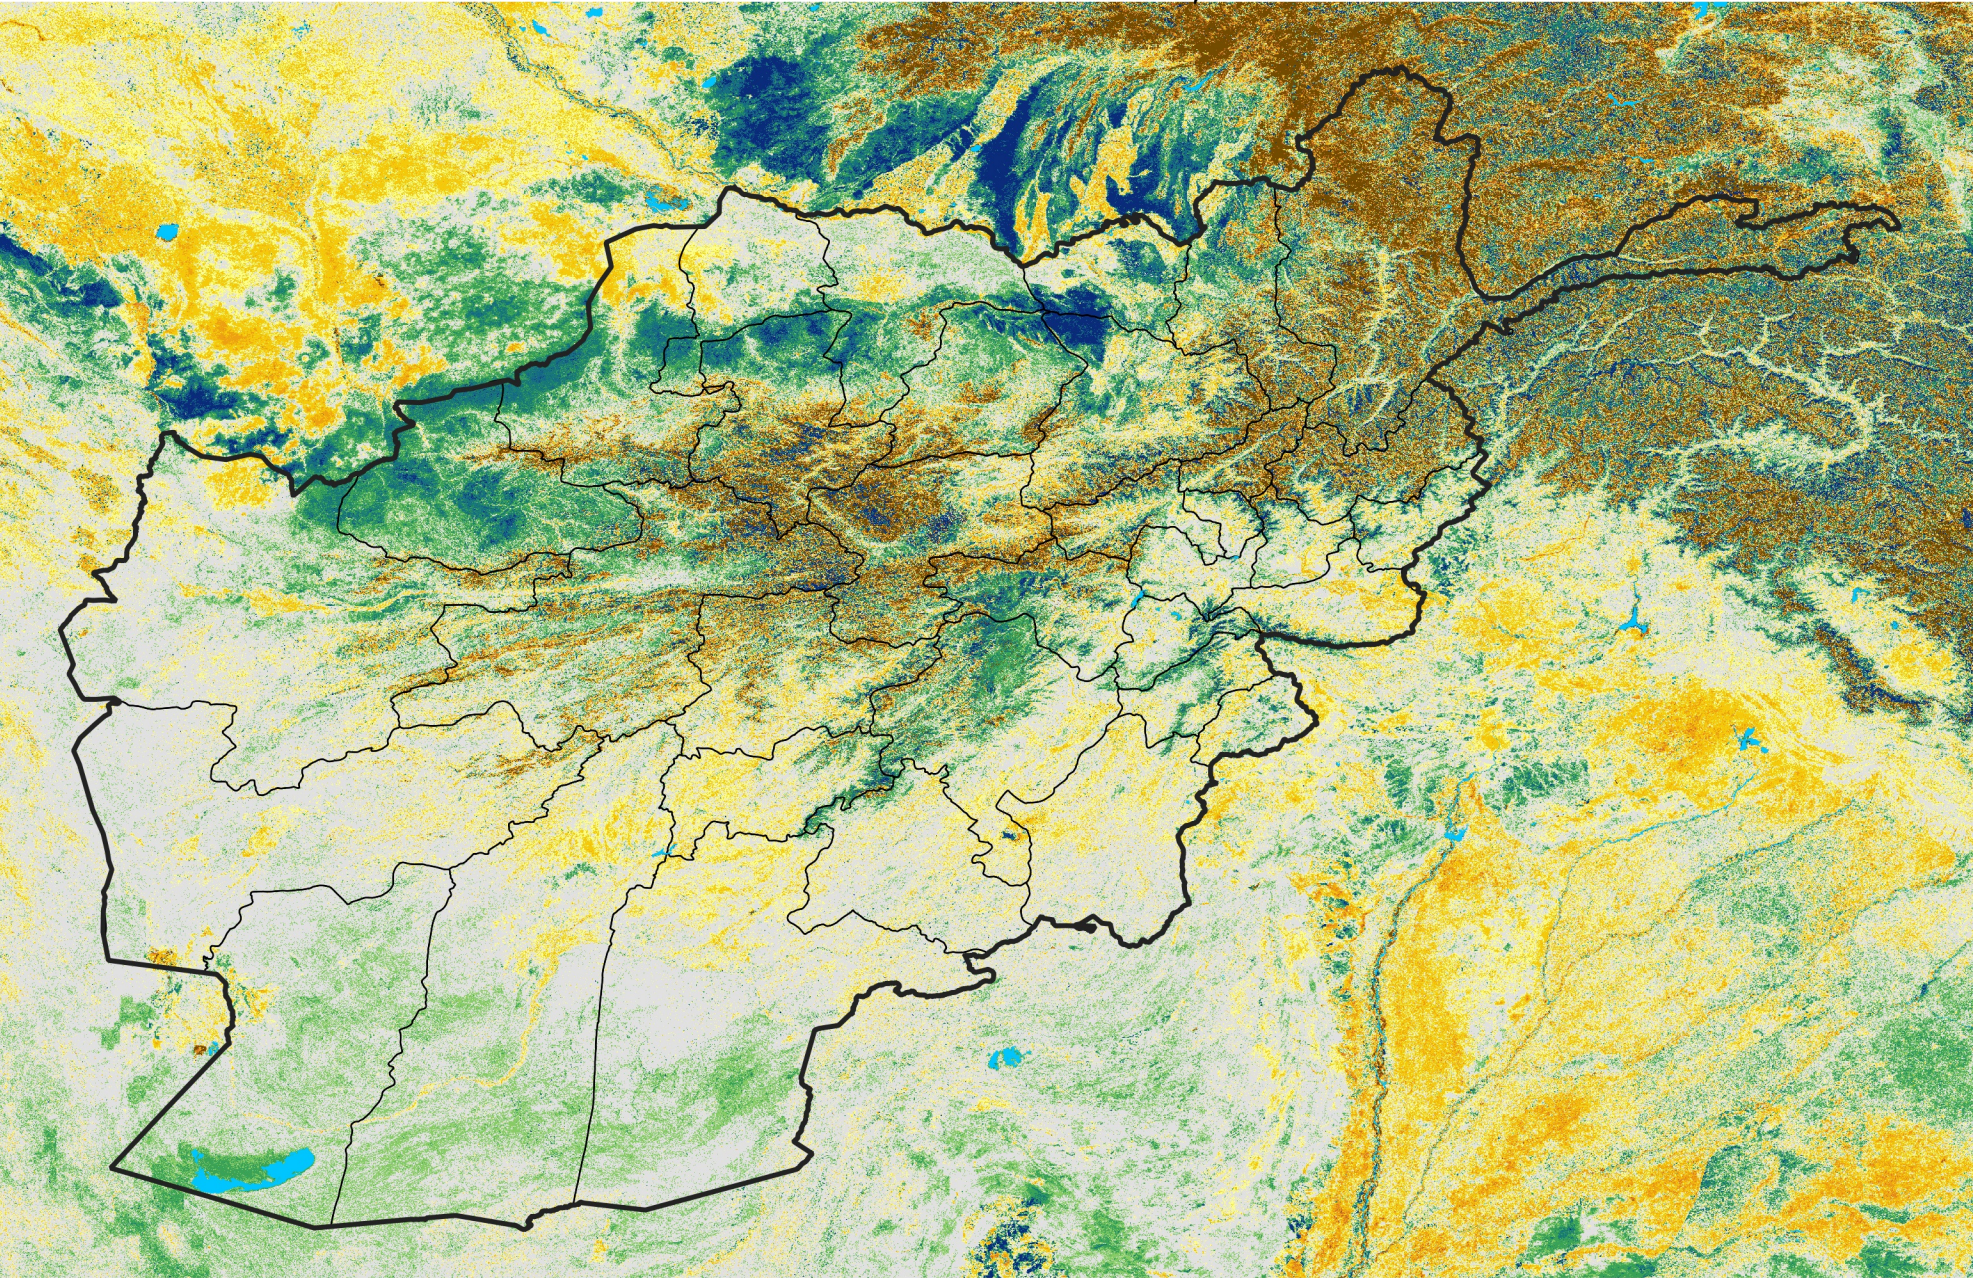

Afghanistan

Percent of Mean NDVI

2011 / mean (2003 - 2022)

Period 35 / December 11 - 20, 2011

Percent of Normal