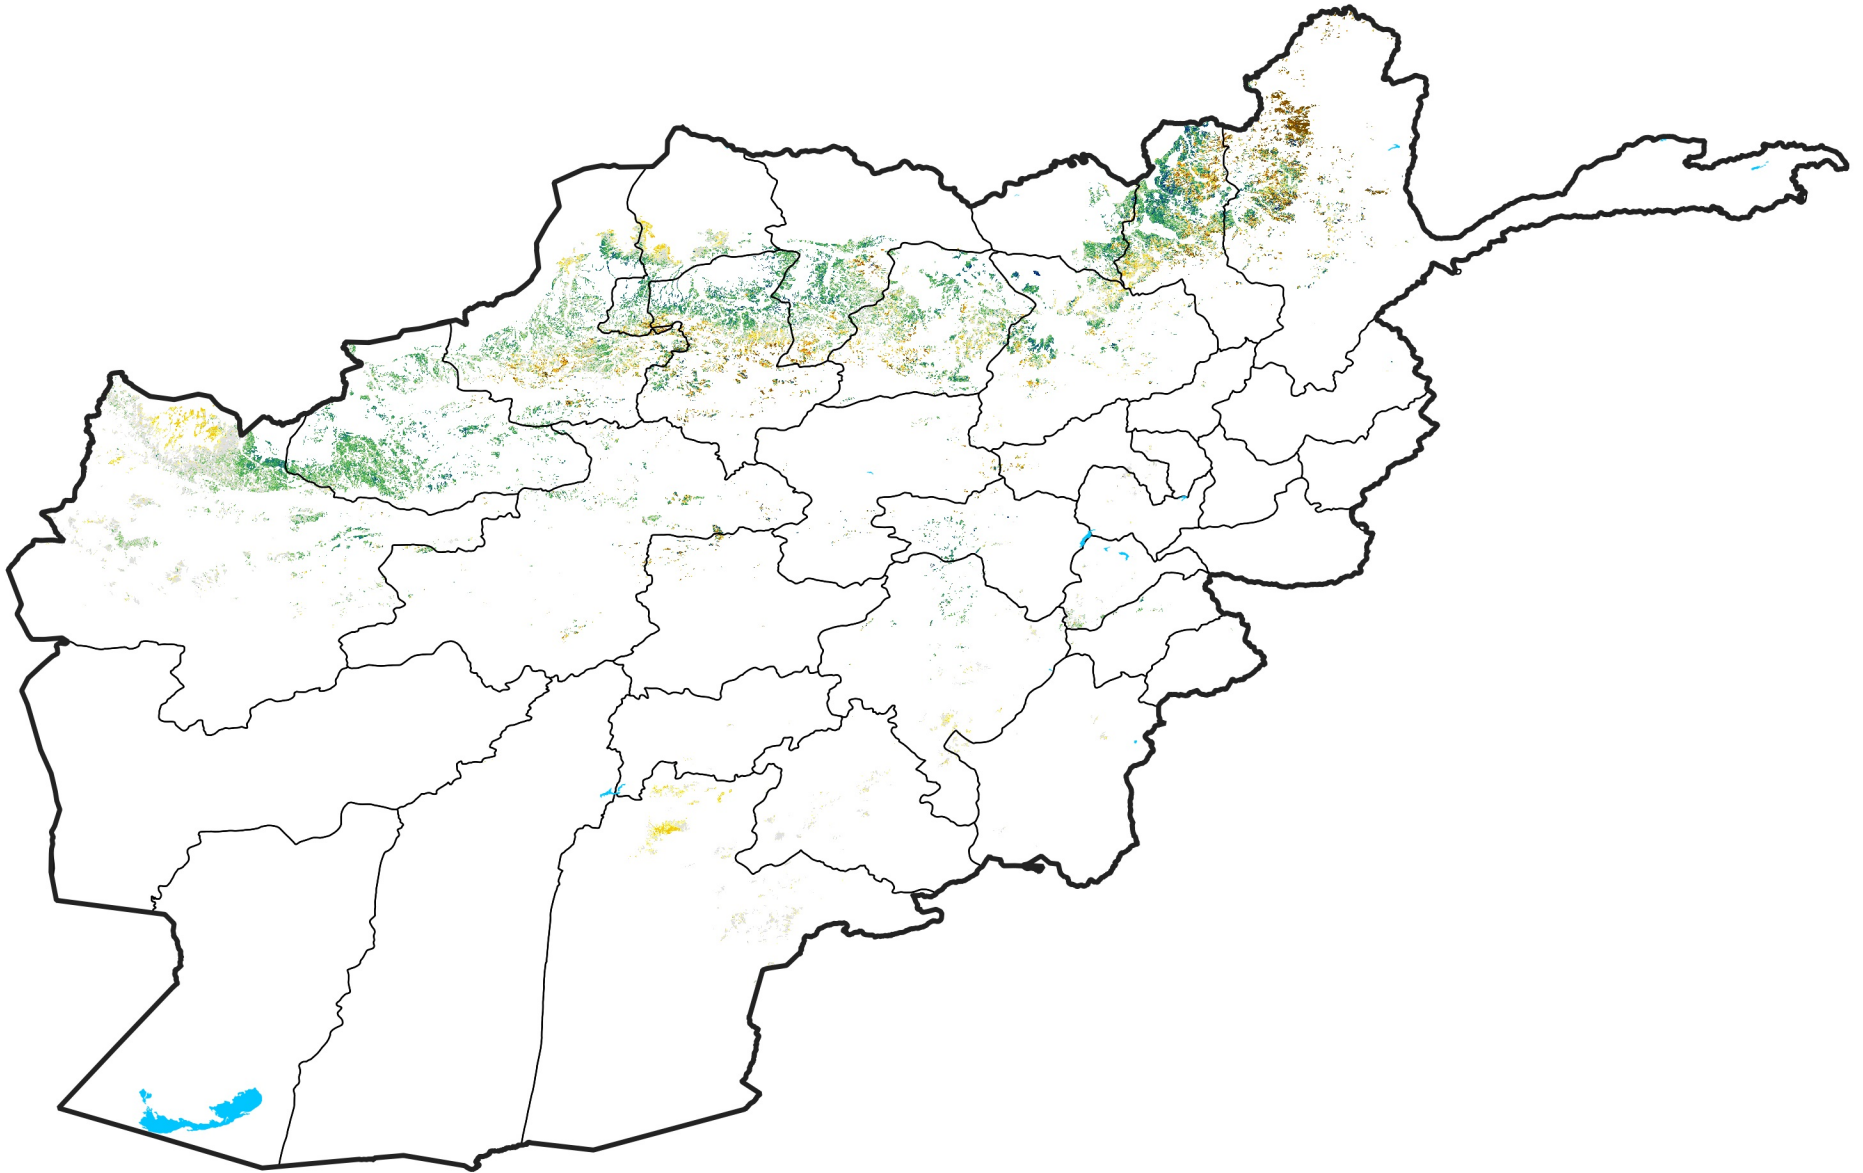

Afghanistan Rainfed Agricultural Areas

Percent of Mean NDVI

2011 / mean (2003 - 2022)

Period 35 / December 11 - 20, 2011

Percent of Normal