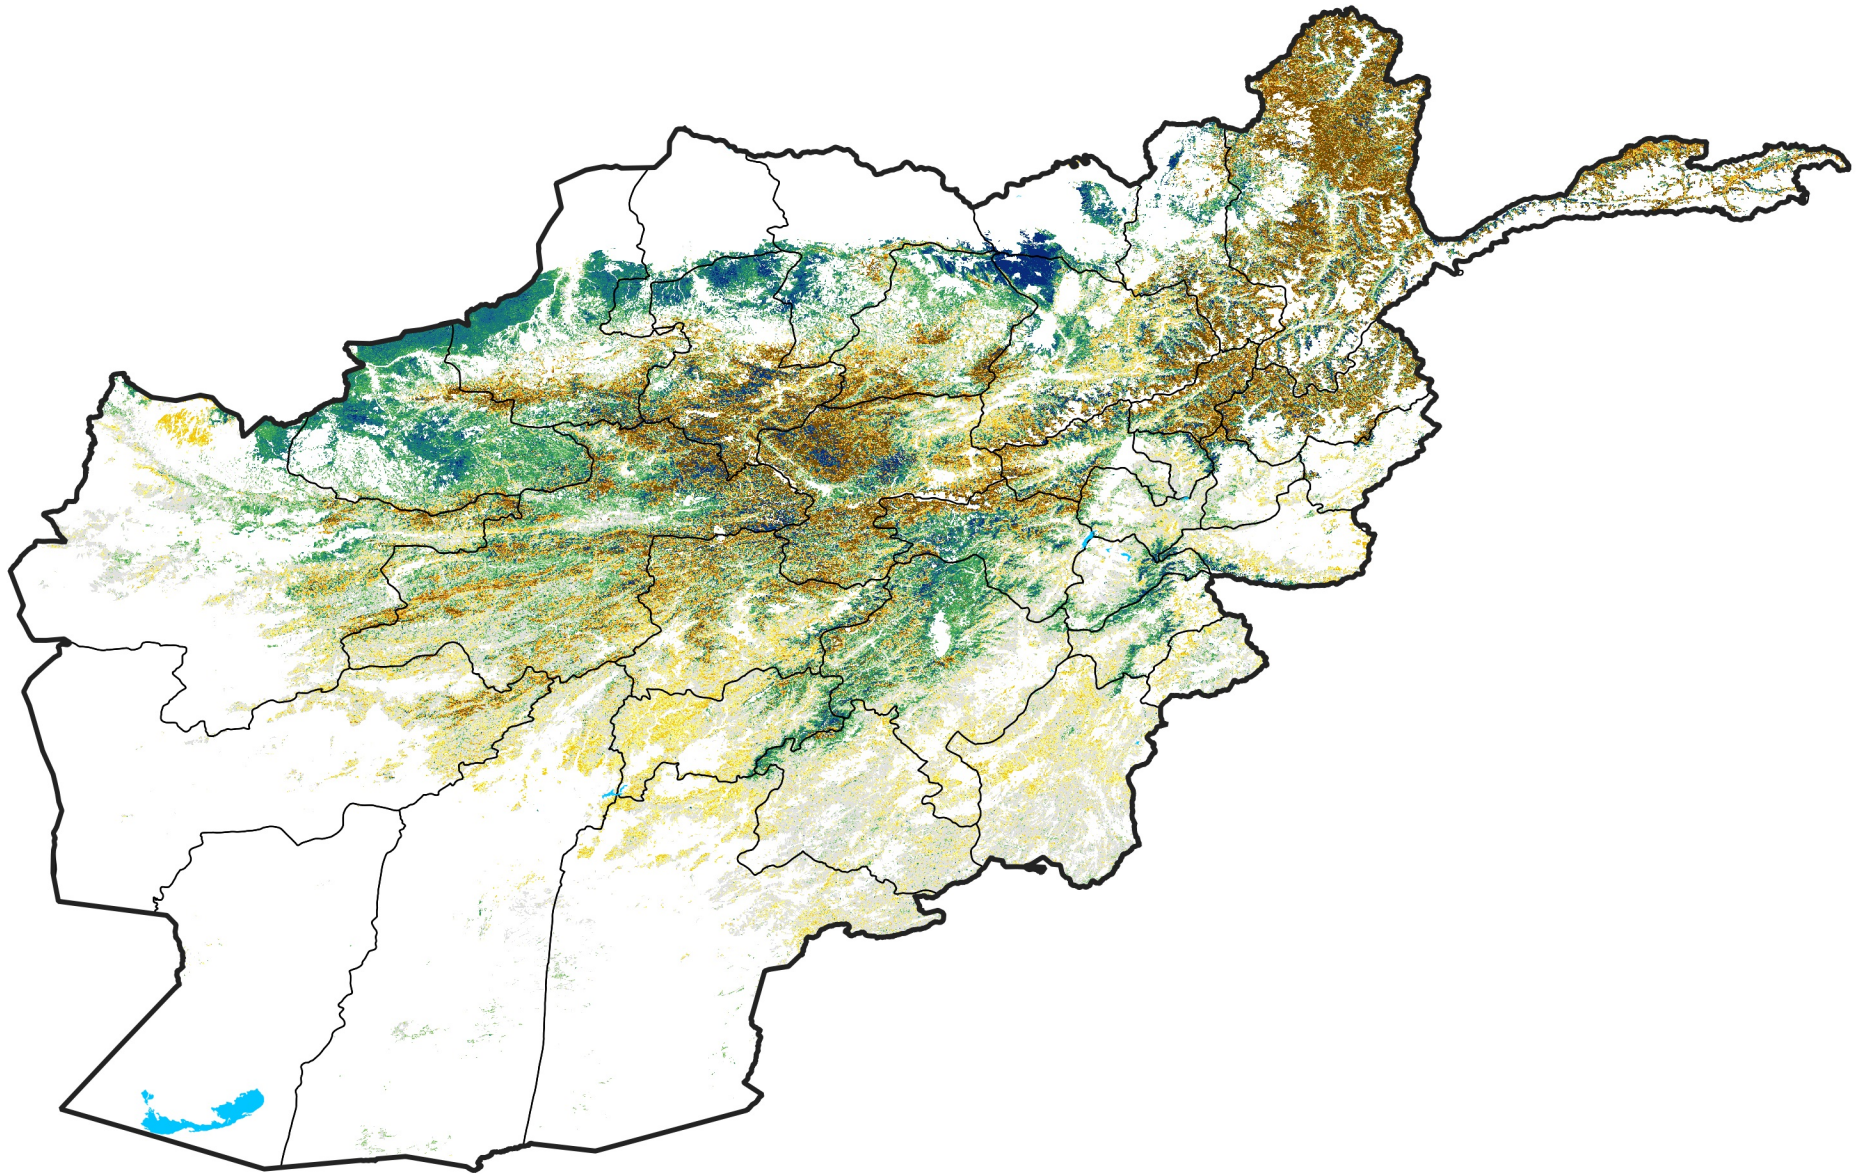

Afghanistan Rangeland Agricultural Areas

Percent of Mean NDVI

2011 / mean (2003 - 2022)

Period 35 / December 11 - 20, 2011

Percent of Normal