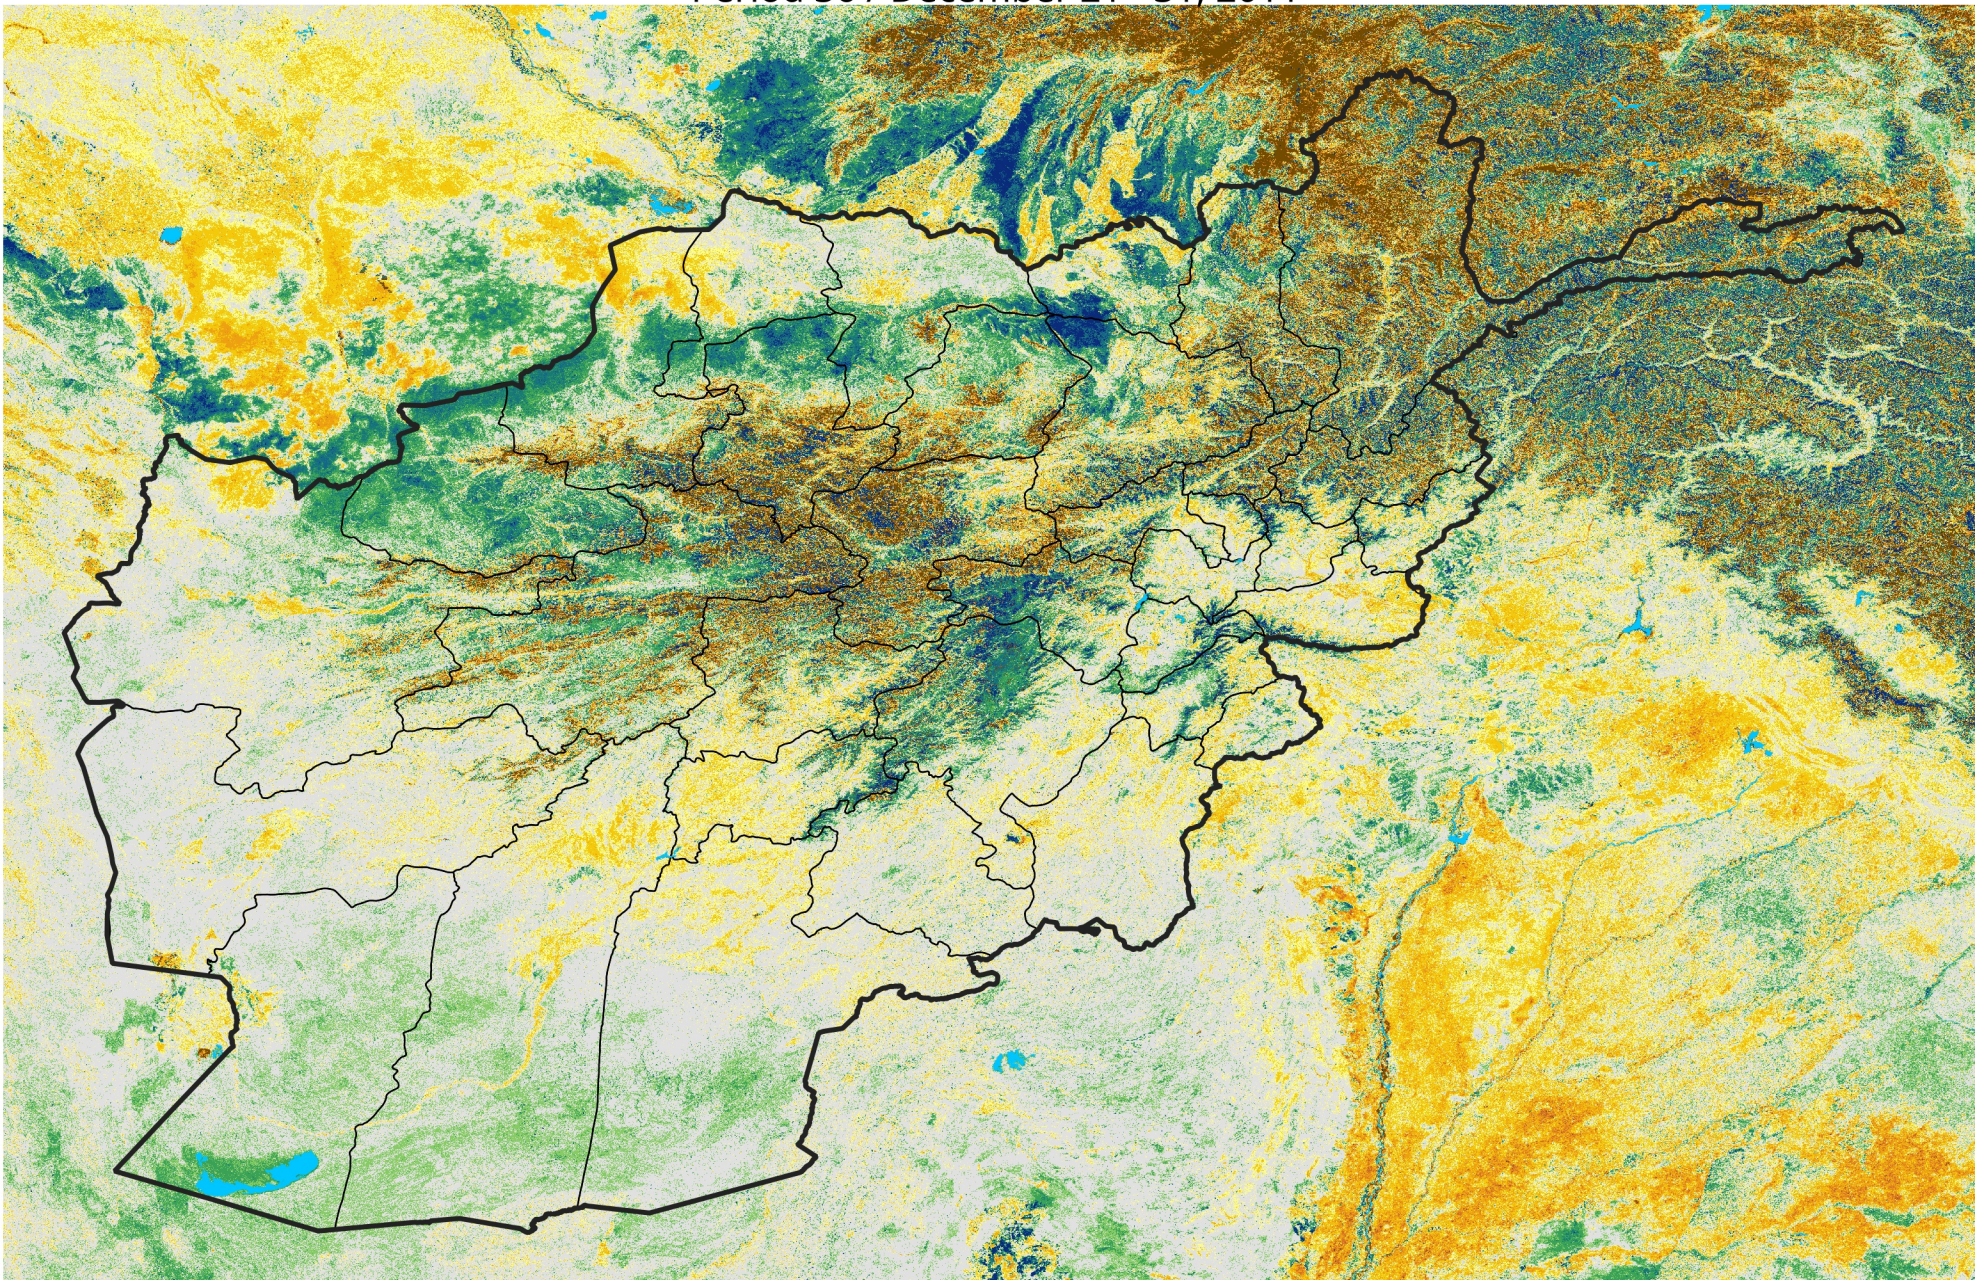

Afghanistan

Percent of Mean NDVI

2011 / mean (2003 - 2022)

Period 36 / December 21 - 31, 2011

Percent of Normal