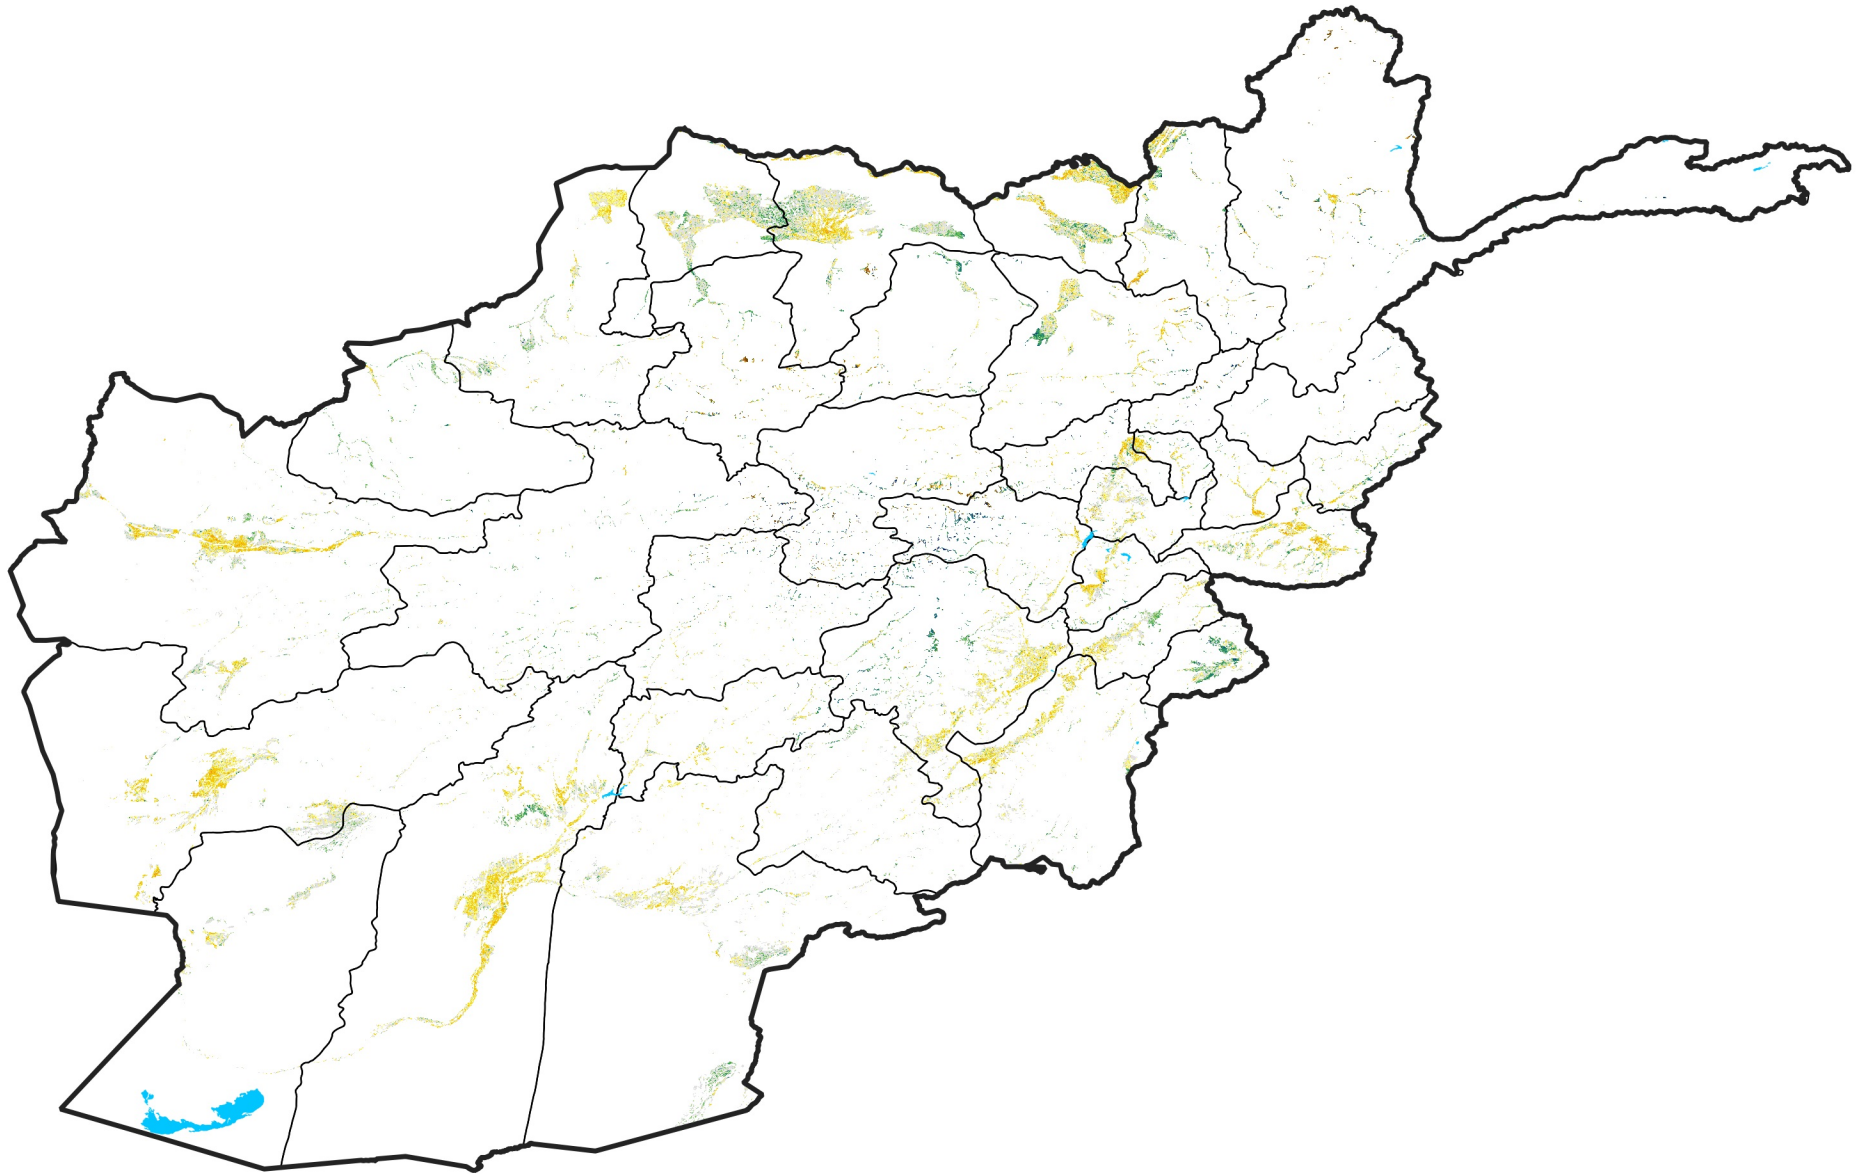

Afghanistan Irrigated Agricultural Areas

Percent of Mean NDVI

2011 / mean (2003 - 2022)

Period 36 / December 21 - 31, 2011

Percent of Normal