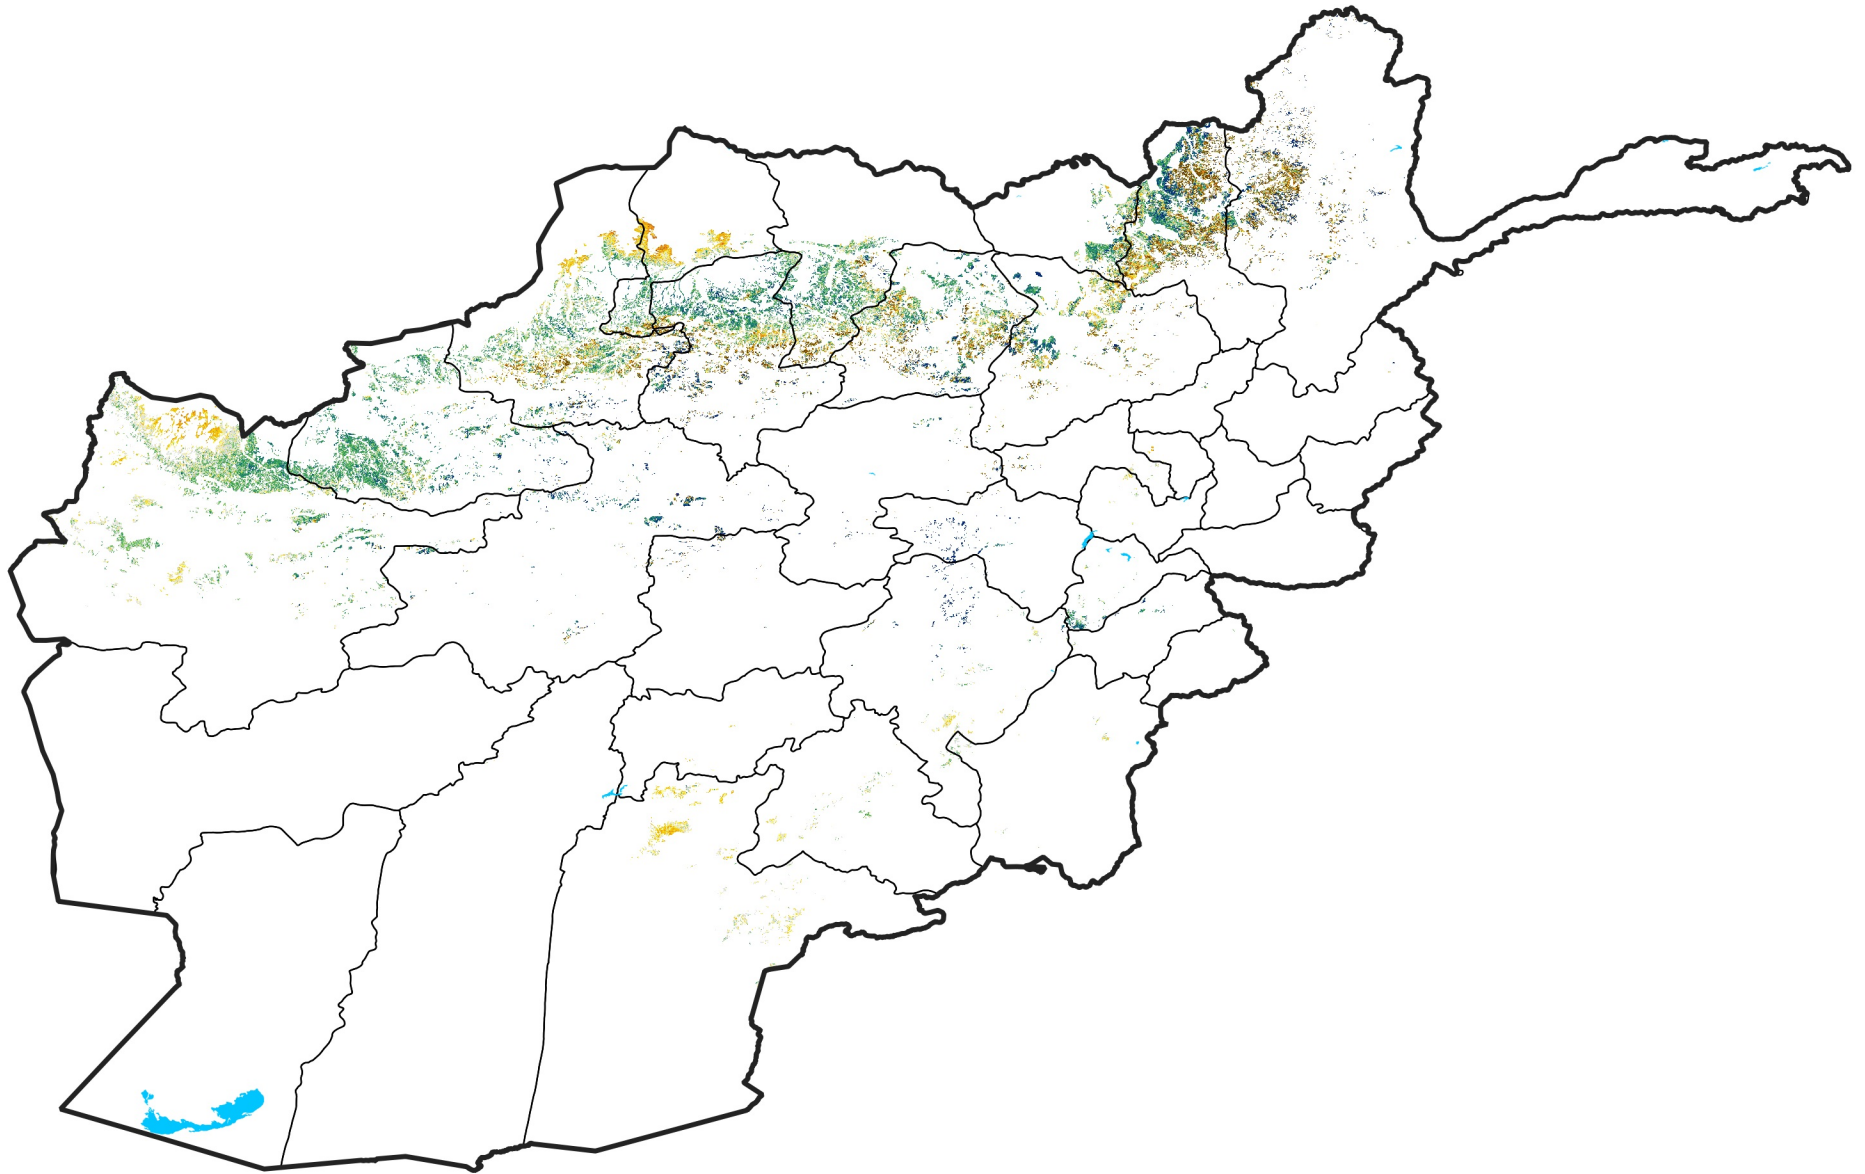

Afghanistan Rainfed Agricultural Areas

Percent of Mean NDVI

2012 / mean (2003 - 2022)

Period 01 / January 01 - 10, 2012

Percent of Normal