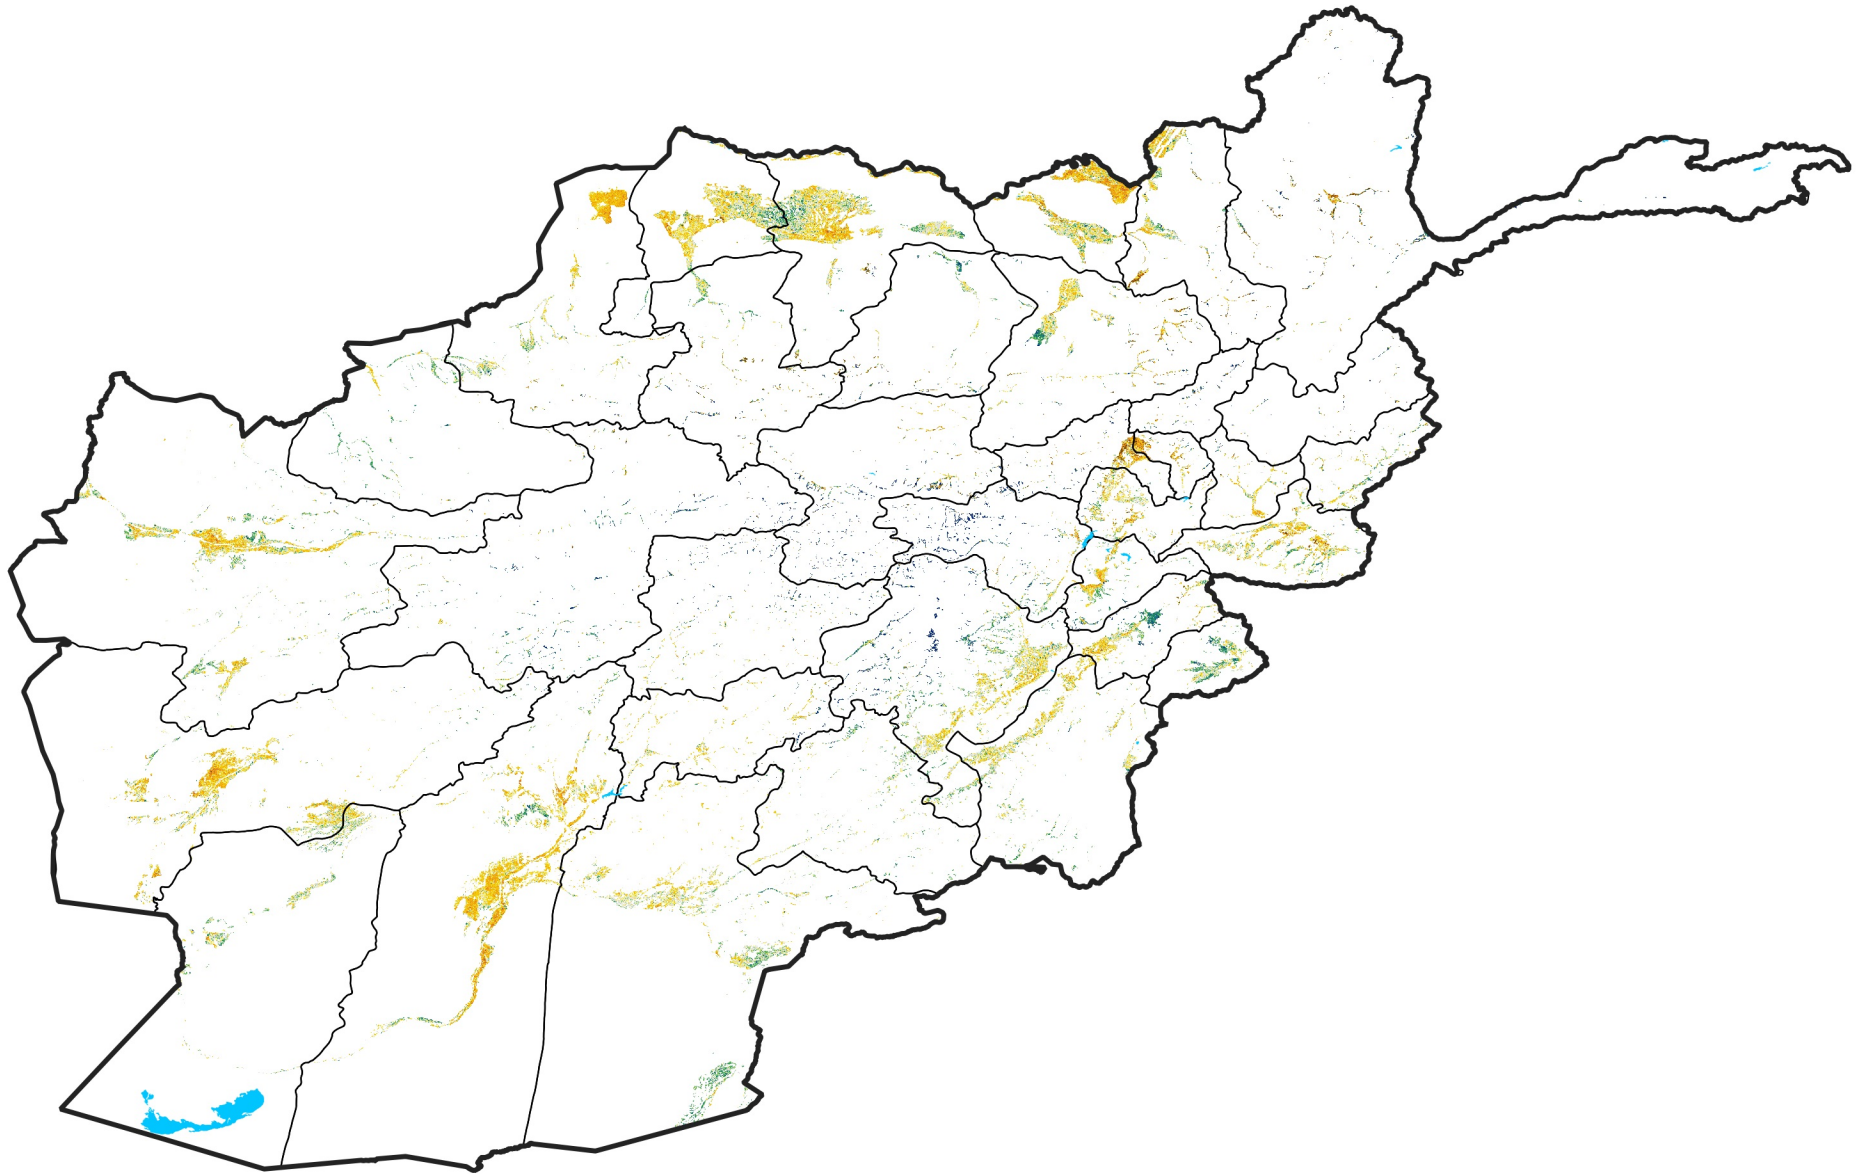

Afghanistan Irrigated Agricultural Areas

Percent of Mean NDVI

2012 / mean (2003 - 2022)

Period 02 / January 11 - 20, 2012

Percent of Normal