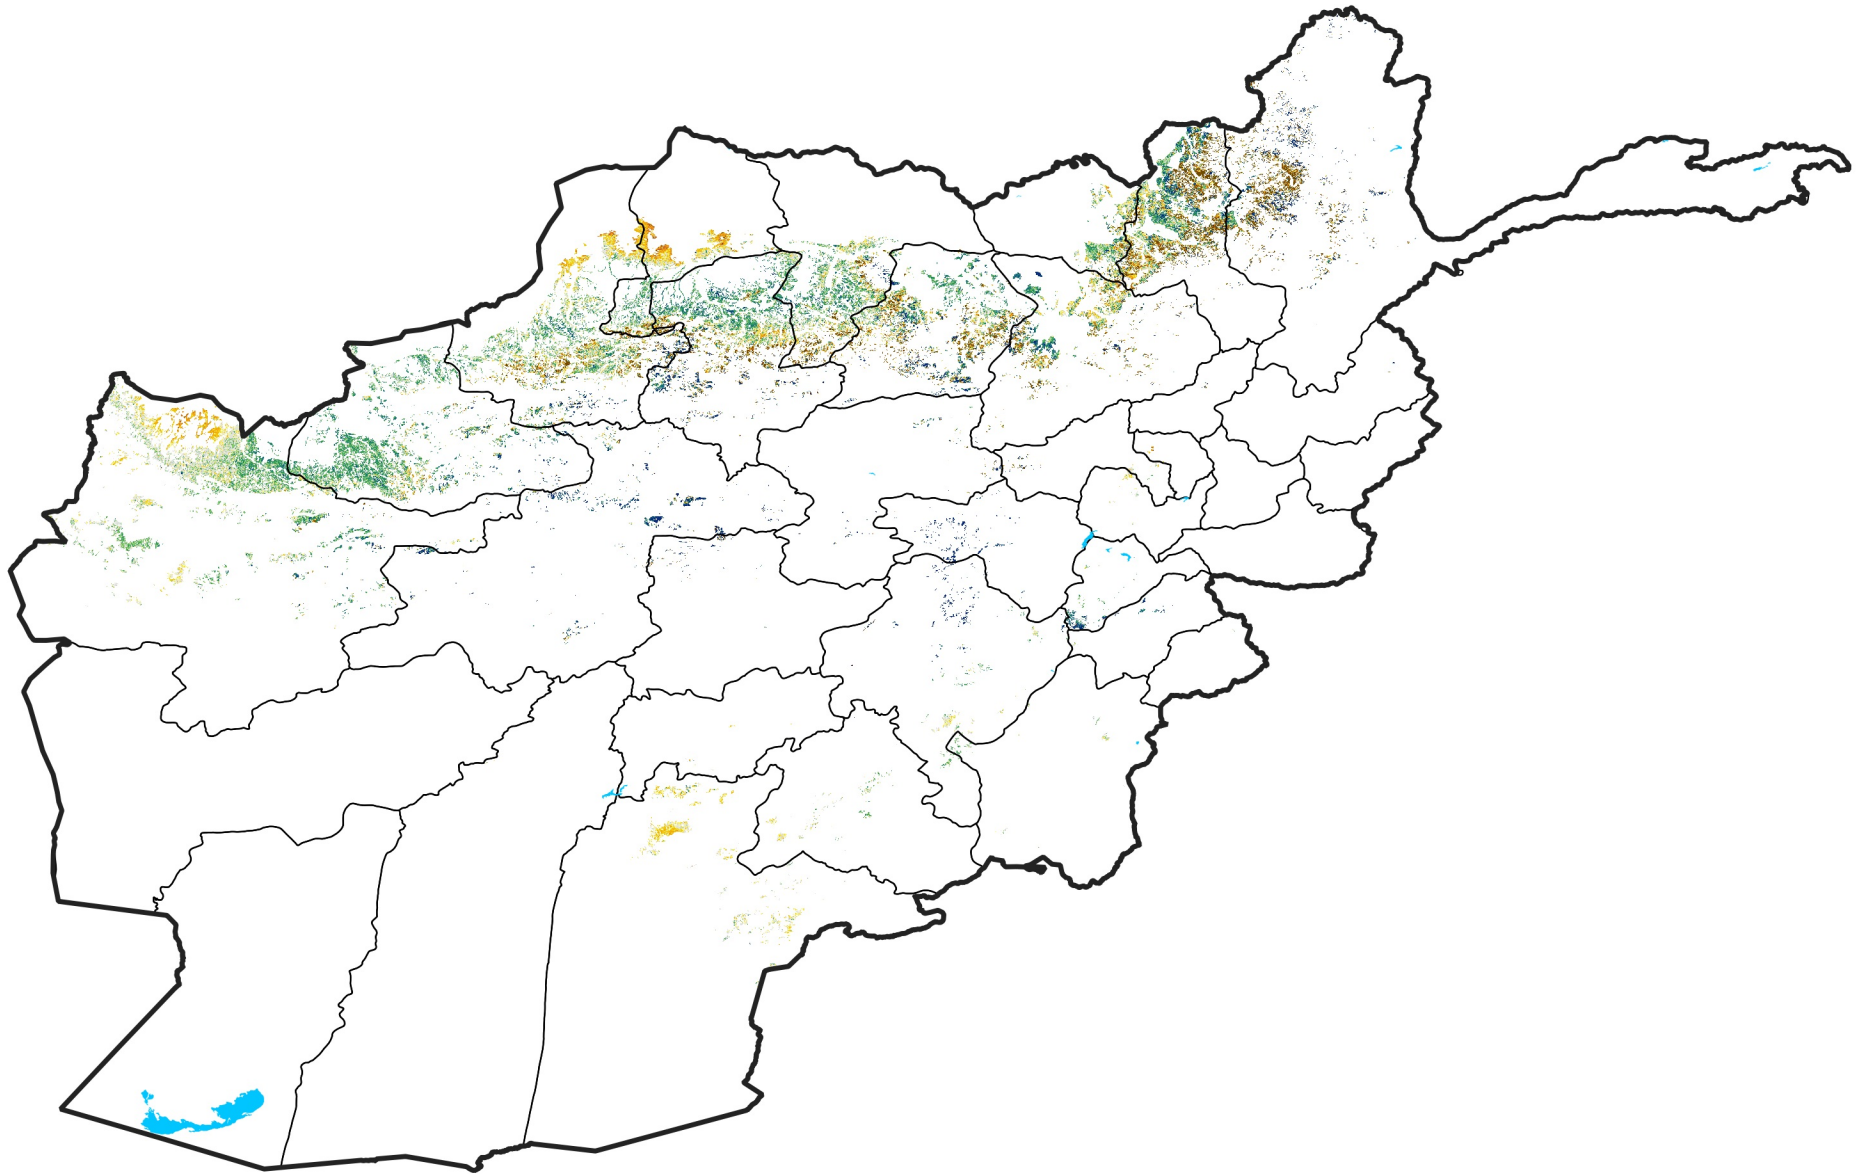

Afghanistan Rainfed Agricultural Areas

Percent of Mean NDVI

2012 / mean (2003 - 2022)

Period 02 / January 11 - 20, 2012

Percent of Normal