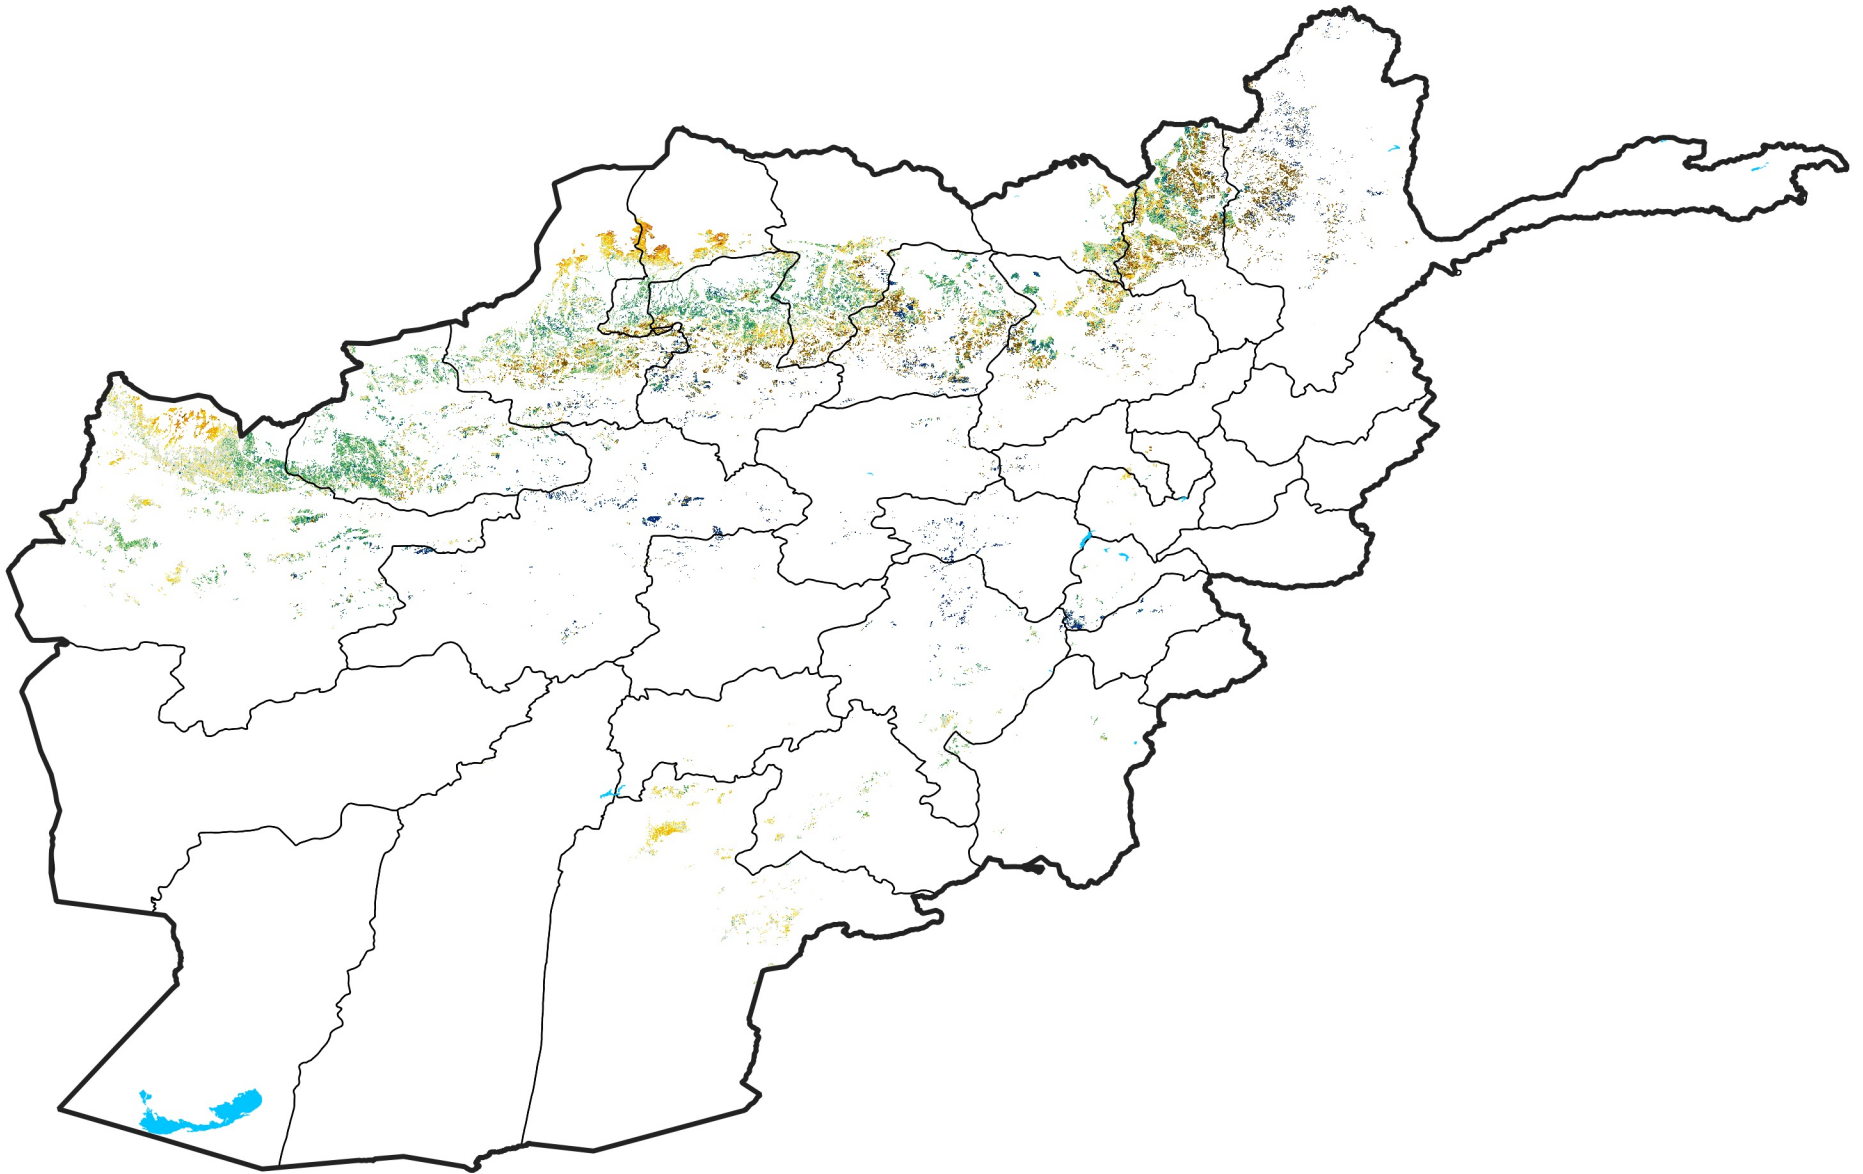

Afghanistan Rainfed Agricultural Areas

Percent of Mean NDVI

2012 / mean (2003 - 2022)

Period 03 / January 21 - 31, 2012

Percent of Normal