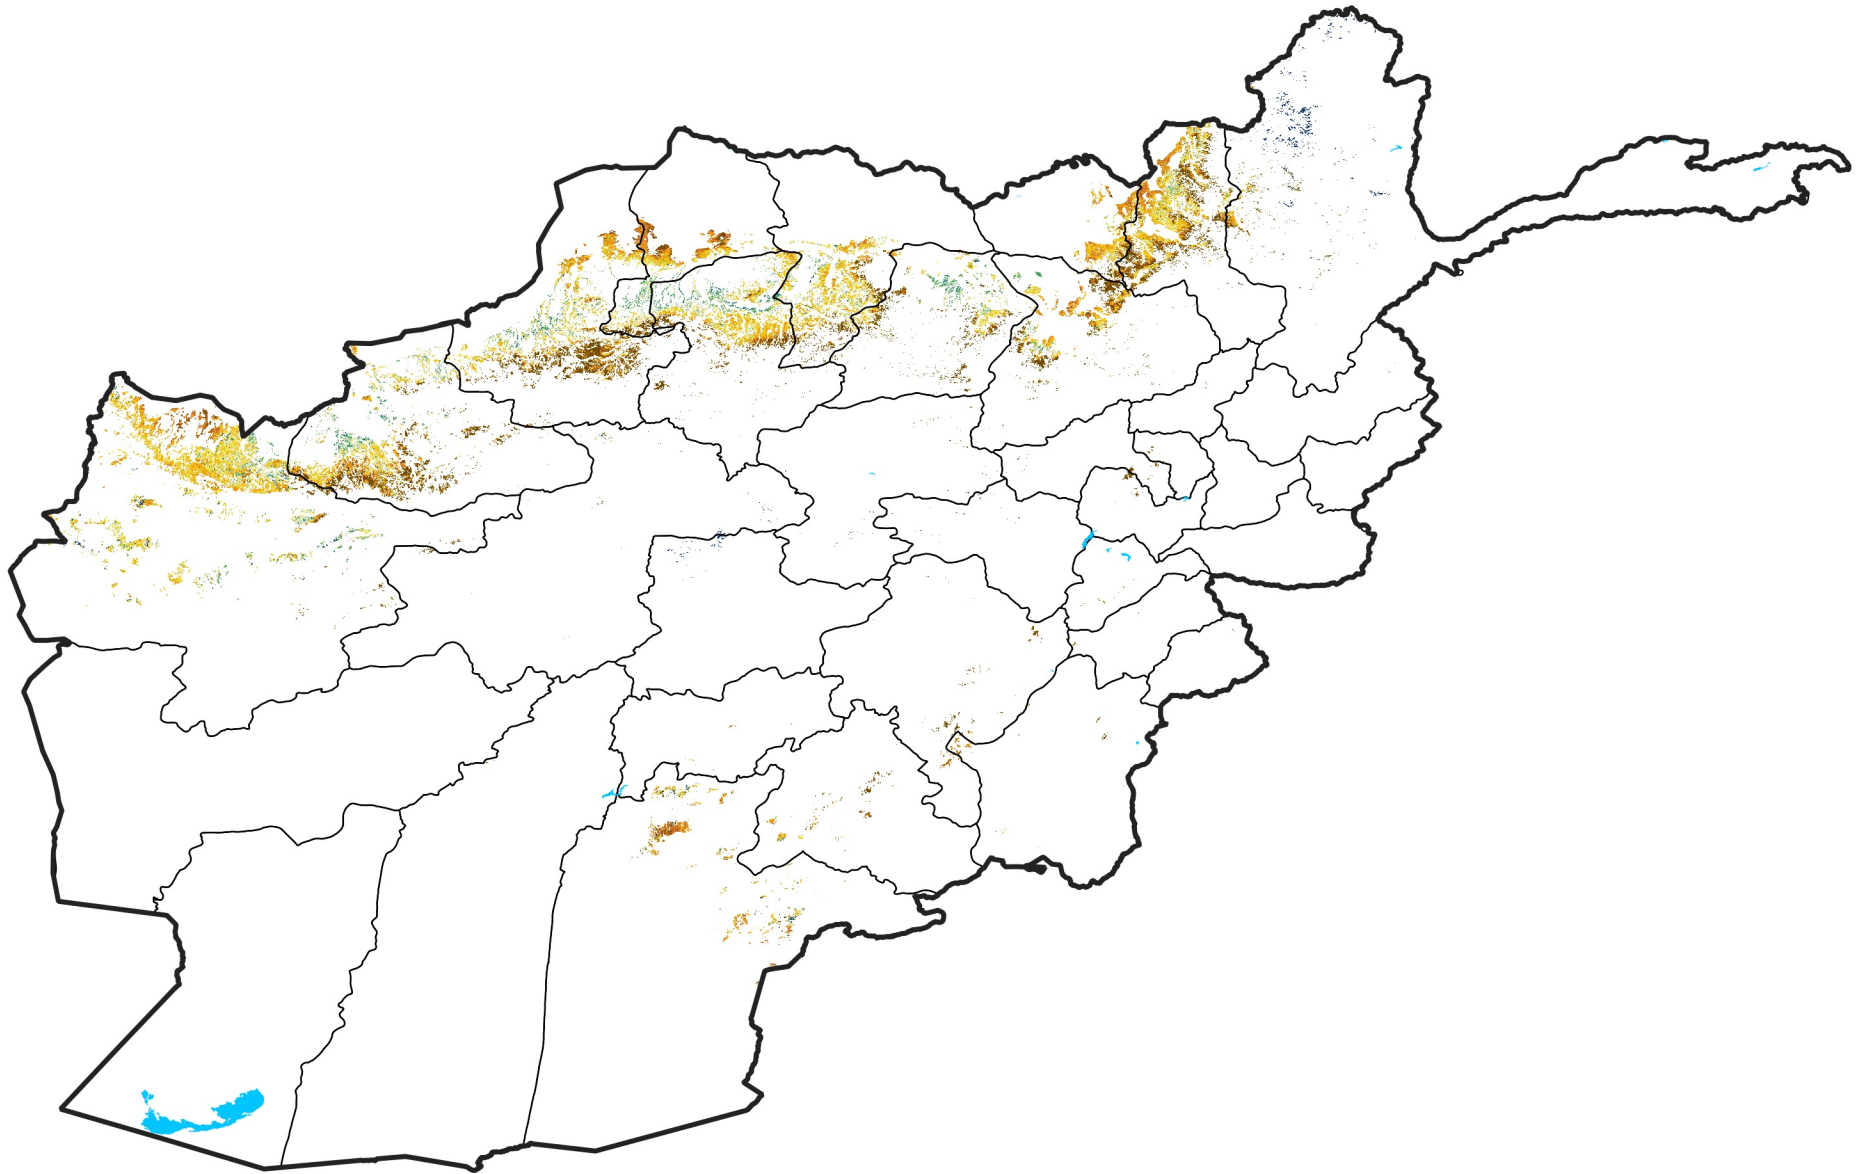

Afghanistan Rainfed Agricultural Areas

Percent of Mean NDVI

2012 / mean (2003 - 2022)

Period 04 / February 01 - 10, 2012

Percent of Normal