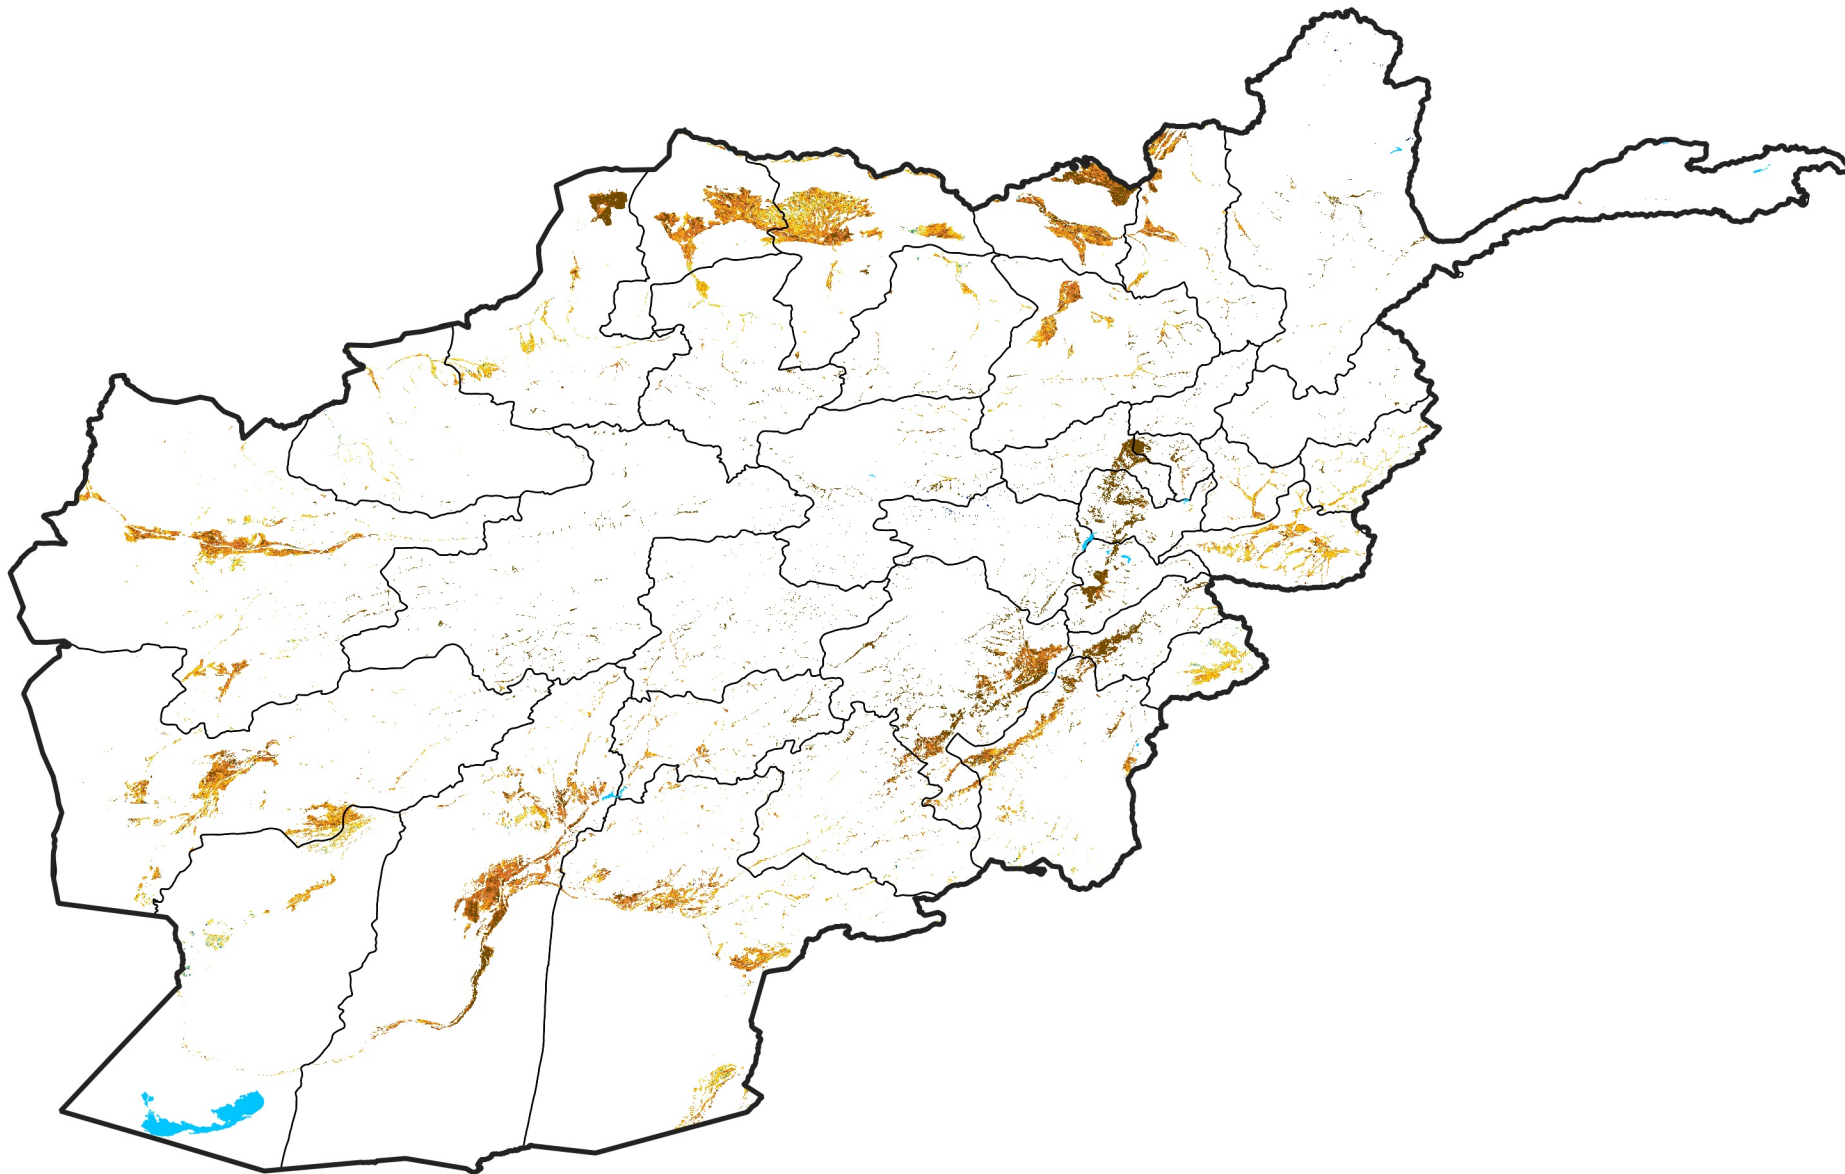

Afghanistan Irrigated Agricultural Areas

Percent of Mean NDVI

2012 / mean (2003 - 2022)

Period 06 / February 21 - 29, 2012

Percent of Normal