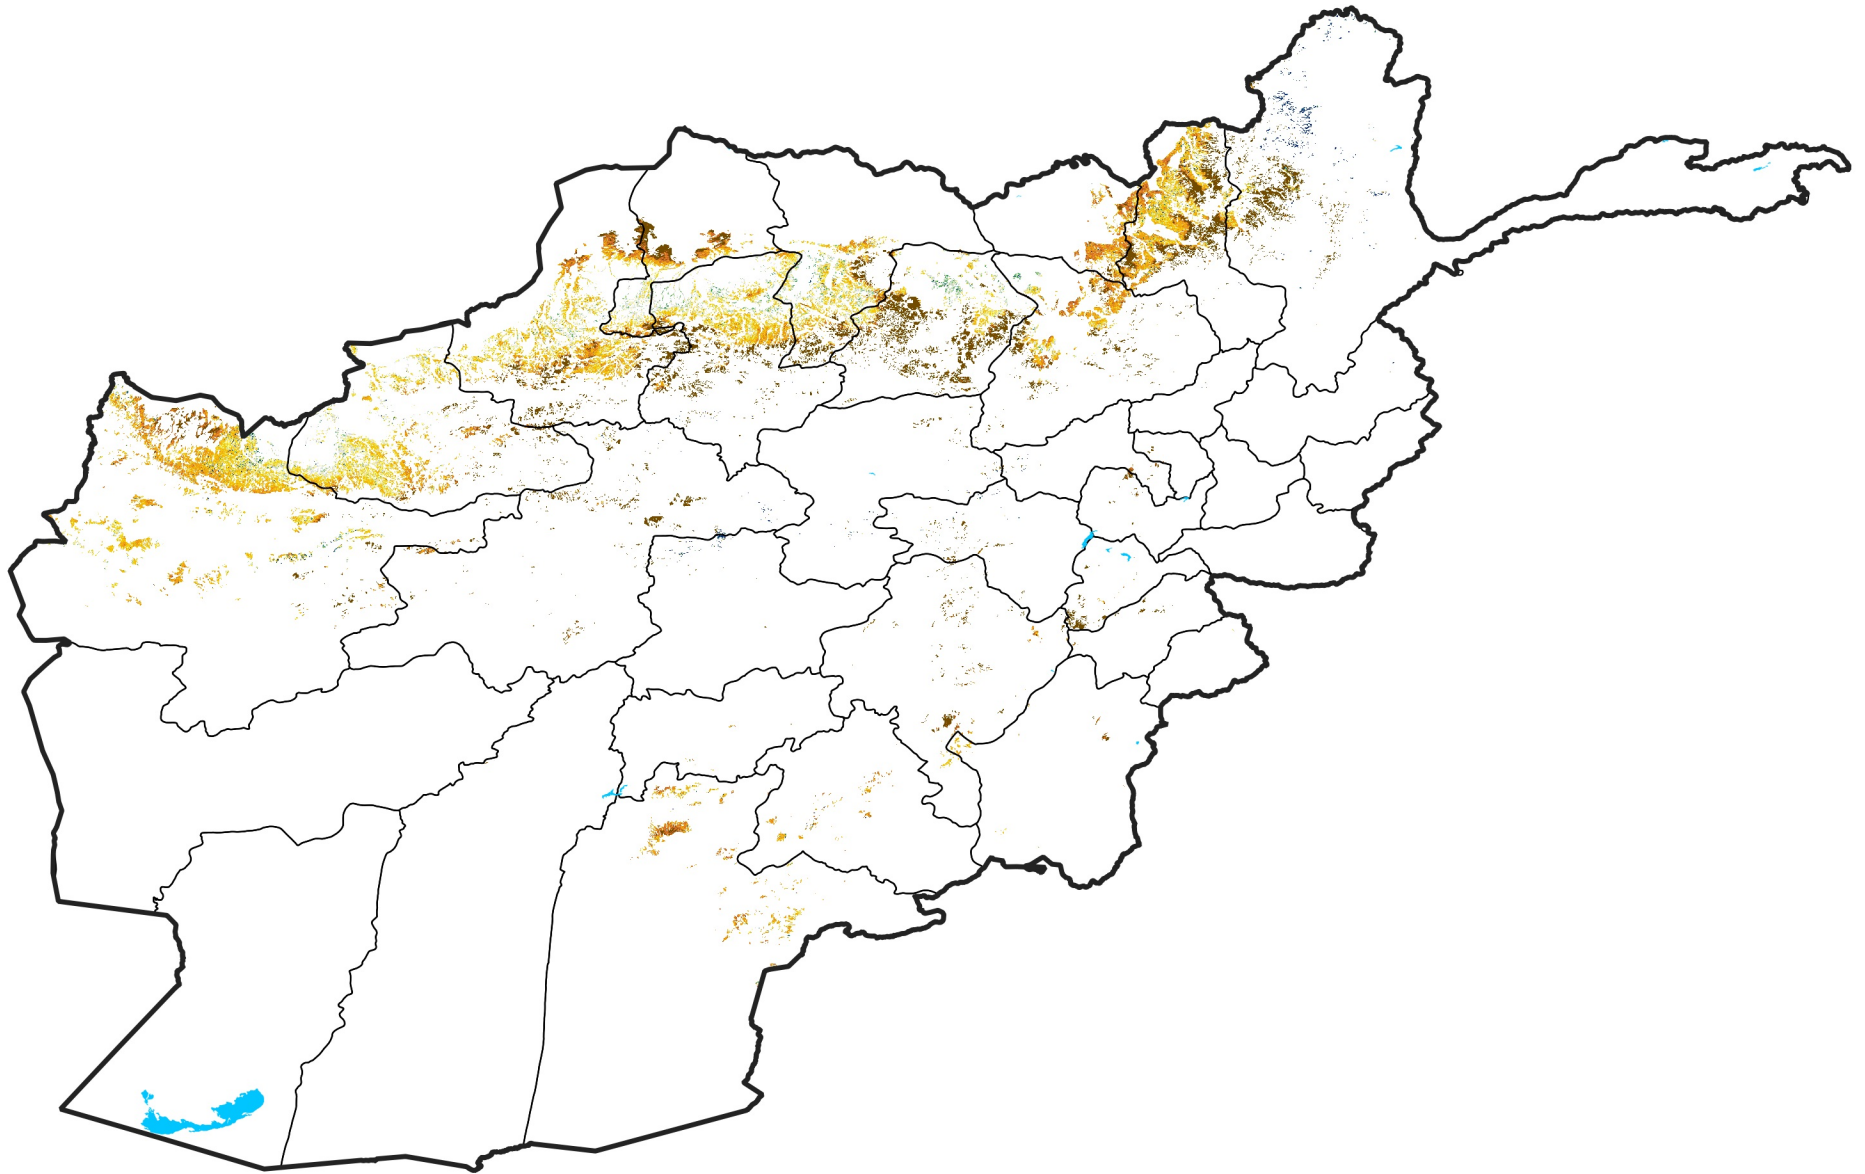

Afghanistan Rainfed Agricultural Areas

Percent of Mean NDVI

2012 / mean (2003 - 2022)

Period 07 / March 01 - 10, 2012

Percent of Normal