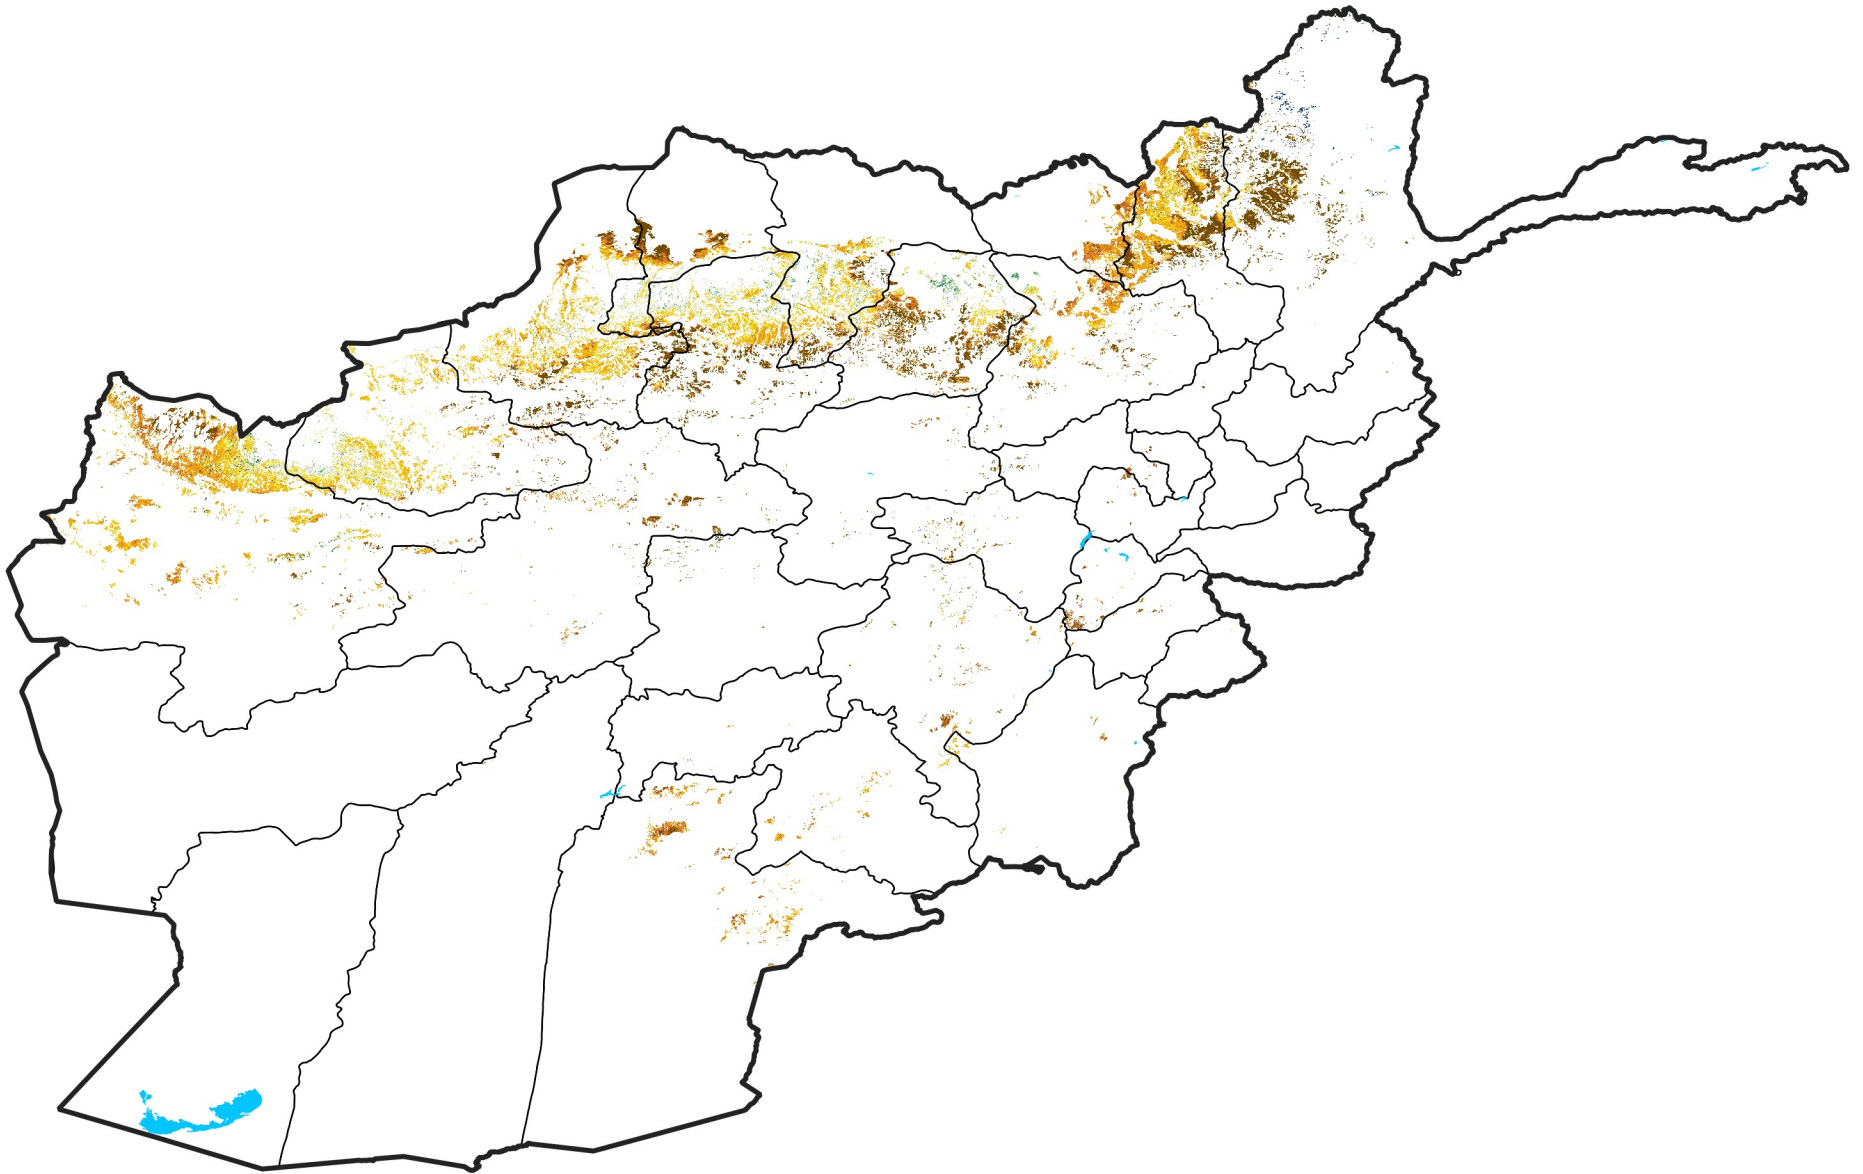

Afghanistan Rainfed Agricultural Areas

Percent of Mean NDVI

2012 / mean (2003 - 2022)

Period 08 / March 11 - 20, 2012

Percent of Normal