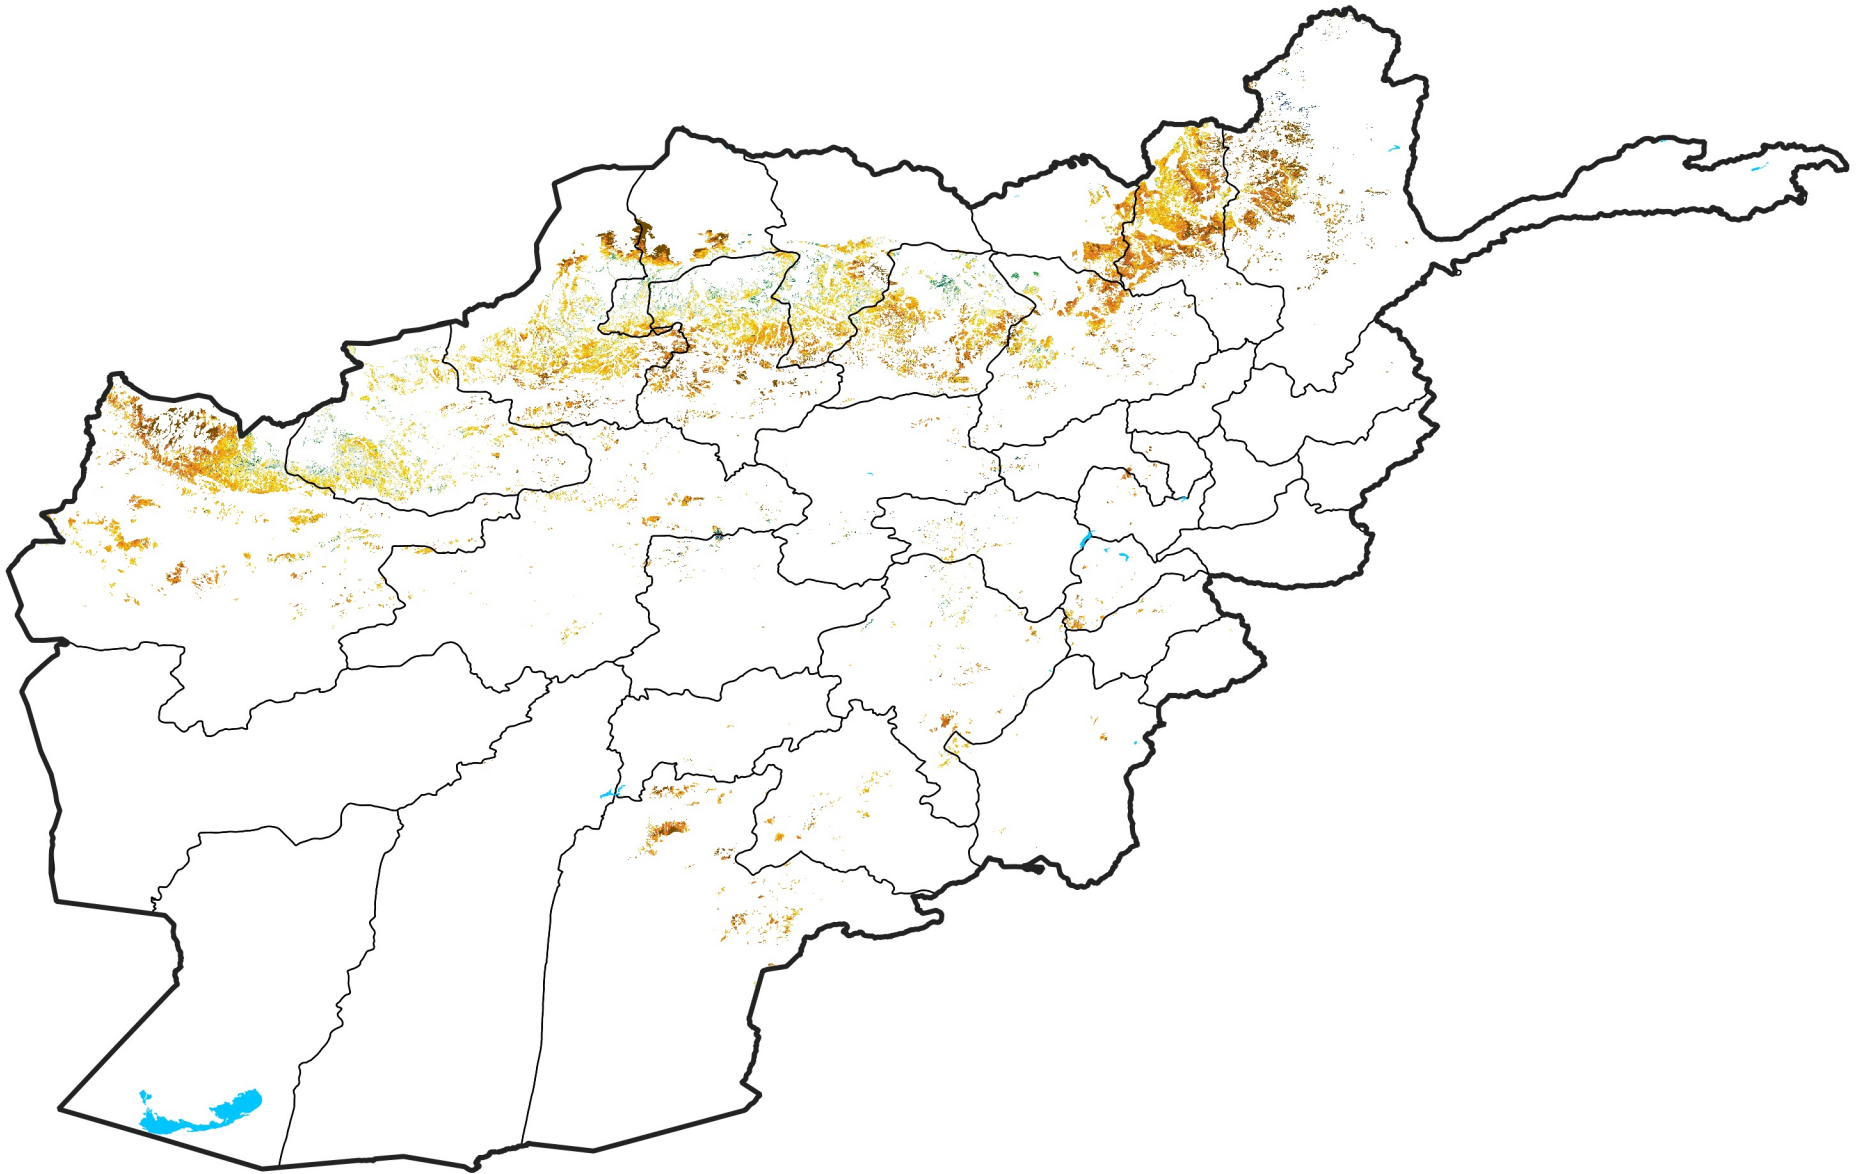

Afghanistan Rainfed Agricultural Areas

Percent of Mean NDVI

2012 / mean (2003 - 2022)

Period 09 / March 21 - 31, 2012

Percent of Normal